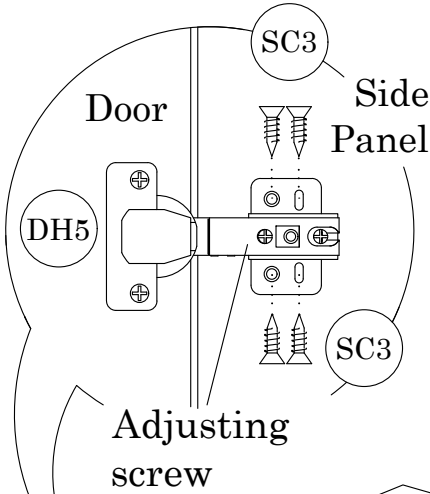

Parts List		QTY
A	Top Panel	1 pc
B	Side Panel (L)	1 pc
C	Side Panel (R)	1 pc
D	Door Panel	2 pcs
E	Drawer Front Panel	2 pcs
F	Drawer Side Panel (L)	2 pcs
G	Drawer Side Panel (R)	2 pcs
H	Shelf Panel	1 pc
I	Bottom Crossbar	2 pcs
J	Small Crossbar	1 pc
K	Drawer Back Board	2 pcs
L	Drawer Crossbar	2 pcs
M	Top Crossbar	1 pc
N	Backboard	2 pcs
O	Drawer Bottom Panel	2 pcs

STEP 1

DW4		Wood Dowel 6 x 25mm	16
HD6		Handle 128mm	2
MN2		Mini Fix 15mm	4 Sets
SC13		Screw M4 x 30mm	4

STEP 2

SC18		Screw M4 x 38mm	8
------	--	--------------------	---

STEP 3

STEP 4

STEP 5

DW4		Wood Dowel 6 x 25mm	20
-----	---	------------------------	----

STEP 6

DW4		Wood Dowel 6 x 25mm	4
SC3		Screw M3.5mm x 14mm	12
SL5		Drawer Metal Slide 300mm	2 Sets

STEP 7

DH5		Soft Closing Hinges 5/8	4 Sets
SC3		Screw M3.5mm x 14mm	8

STEP 8

STEP 9

STEP 10

PF11		Small L Bracket	1
SC3		Screw M3.5mm x 14mm	2

STEP 11

LG1		Leg Pin	4
MF2		Nail	43 (+-3)
SC3		Screw M3.5mm x 14mm	12

STEP 12

Insert drawers

DH5		Soft Closing Hinges 5/8	4 Sets
HD6		Plastic Handle 128mm	2
SC13		Screw M4mm x 30mm	4
SC3		Screw M3.5mm x 14mm	16