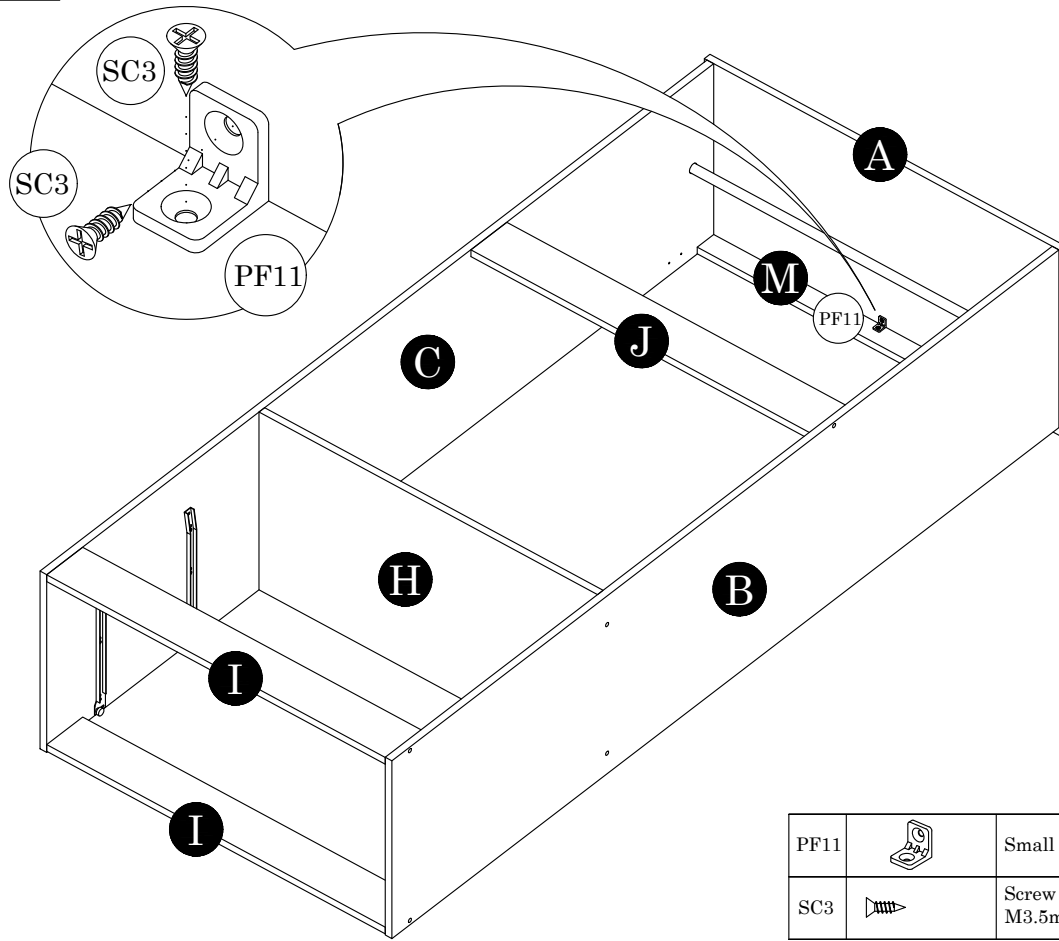

Parts List		QTY
A	Top Panel	1 pc
B	Side Panel (L)	1 pc
C	Side Panel (R)	1 pc
D	Door Panel	2 pcs
E	Drawer Front Panel	2 pcs
F	Drawer Side Panel (L)	2 pcs
G	Drawer Side Panel (R)	2 pcs
H	Shelf Panel	1 pc
I	Bottom Crossbar	2 pcs
J	Small Crossbar	1 pc
K	Drawer Back Board	2 pcs
L	Drawer Crossbar	2 pcs
M	Top Crossbar	1 pc
N	Backboard	2 pcs
O	Drawer Bottom Panel	2 pcs

STEP 1

DW4		Wood Dowel 6 x 25mm	16
HD6		Handle 128mm	2
MN2		Mini Fix 15mm	4 Sets
SC13		Screw M4 x 30mm	4

STEP 2

SC18		Screw M4 x 38mm	8
------	--	--------------------	---

STEP 3

STEP 4

STEP 5

DW4		Wood Dowel 6 x 25mm	20
-----	---	------------------------	----

STEP 6

DW4		Wood Dowel 6 x 25mm	4
SC3		Screw M3.5mm x 14mm	12
SL5		Drawer Metal Slide 300mm	2 Sets

STEP 7

DH5		Soft Closing Hinges 5/8	4 Sets
SC3		Screw M3.5mm x 14mm	8

STEP 8

STEP 9

STEP 10

PF11		Small L Bracket	1
SC3		Screw M3.5mm x 14mm	2

STEP 11

LG1		Leg Pin	4
MF2		Nail	43 (+-3)
SC3		Screw M3.5mm x 14mm	12

STEP 12

Insert drawers

DH5		Soft Closing Hinges 5/8	4 Sets
HD6		Plastic Handle 128mm	2
SC13		Screw M4mm x 30mm	4
SC3		Screw M3.5mm x 14mm	16