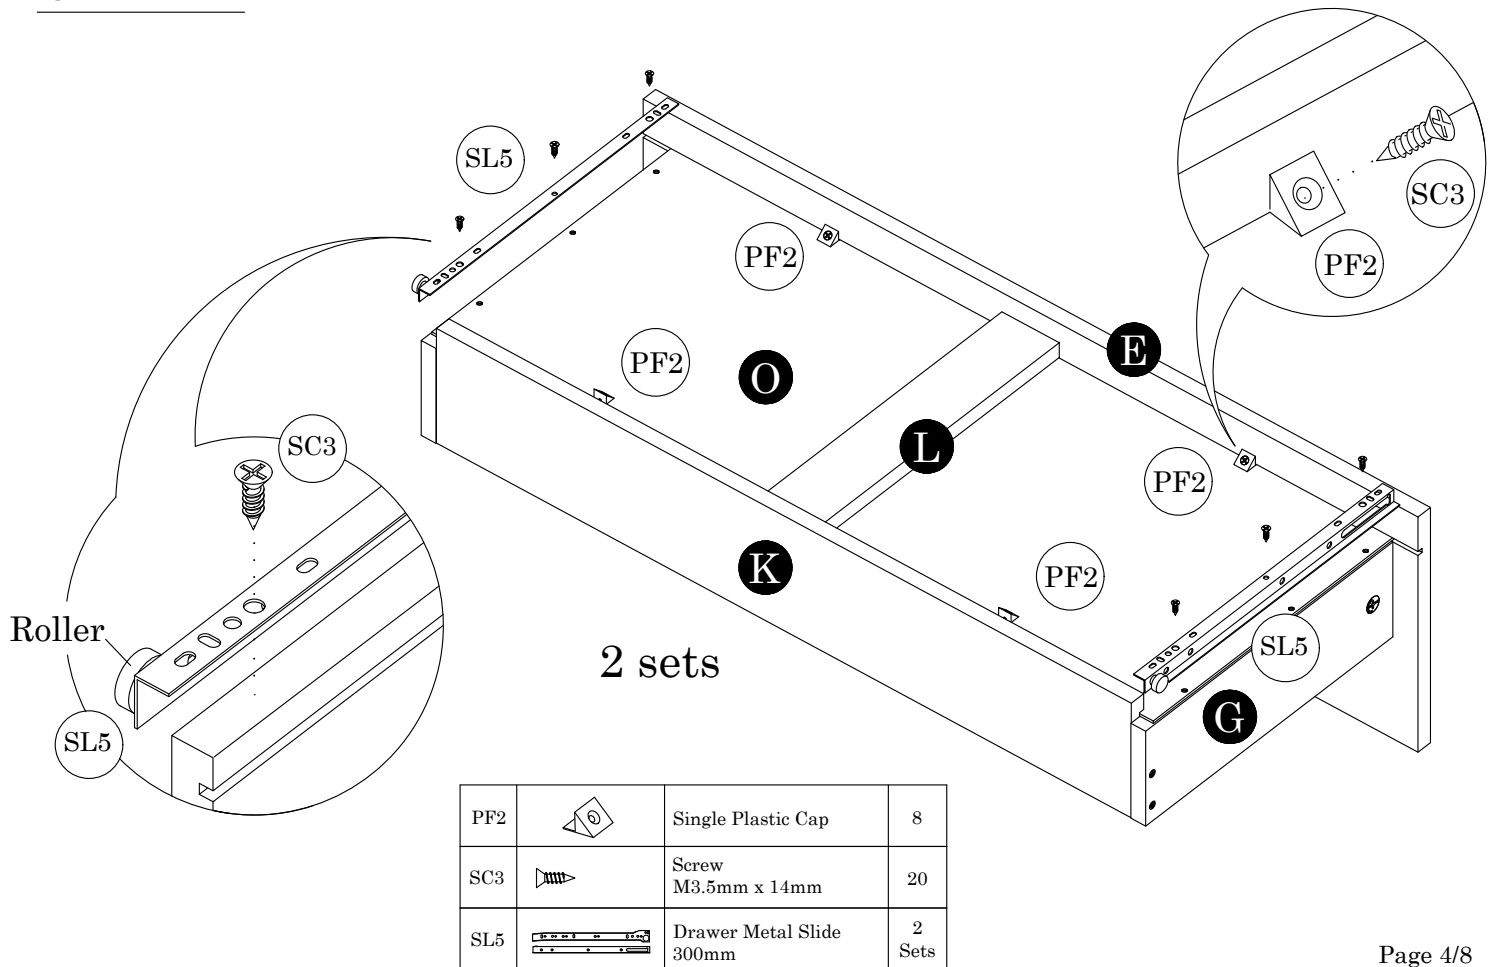

Parts List		QTY
A	Top Panel	1 pc
B	Side Panel (L)	1 pc
C	Side Panel (R)	1 pc
D	Door Panel	2 pcs
E	Drawer Front Panel	2 pcs
F	Drawer Side Panel (L)	2 pcs
G	Drawer Side Panel (R)	2 pcs
H	Shelf Panel	1 pc
I	Bottom Crossbar	2 pcs
J	Small Crossbar	1 pc
K	Drawer Back Board	2 pcs
L	Drawer Crossbar	2 pcs
M	Top Crossbar	1 pc
N	Backboard	2 pcs
O	Drawer Bottom Panel	2 pcs

STEP 1

DW4		Wood Dowel 6 x 25mm	16
HD6		Handle 128mm	2
MN2		Mini Fix 15mm	4 Sets
SC13		Screw M4 x 30mm	4

STEP 2

SC18		Screw M4 x 38mm	8
------	--	--------------------	---

STEP 3

STEP 4

STEP 5

DW4		Wood Dowel 6 x 25mm	20
-----	---	------------------------	----

STEP 6

DW4		Wood Dowel 6 x 25mm	4
SC3		Screw M3.5mm x 14mm	12
SL5		Drawer Metal Slide 300mm	2 Sets

STEP 7

DH5		Soft Closing Hinges 5/8	4 Sets
SC3		Screw M3.5mm x 14mm	8

STEP 8

STEP 9

STEP 10

PF11		Small L Bracket	1
SC3		Screw M3.5mm x 14mm	2