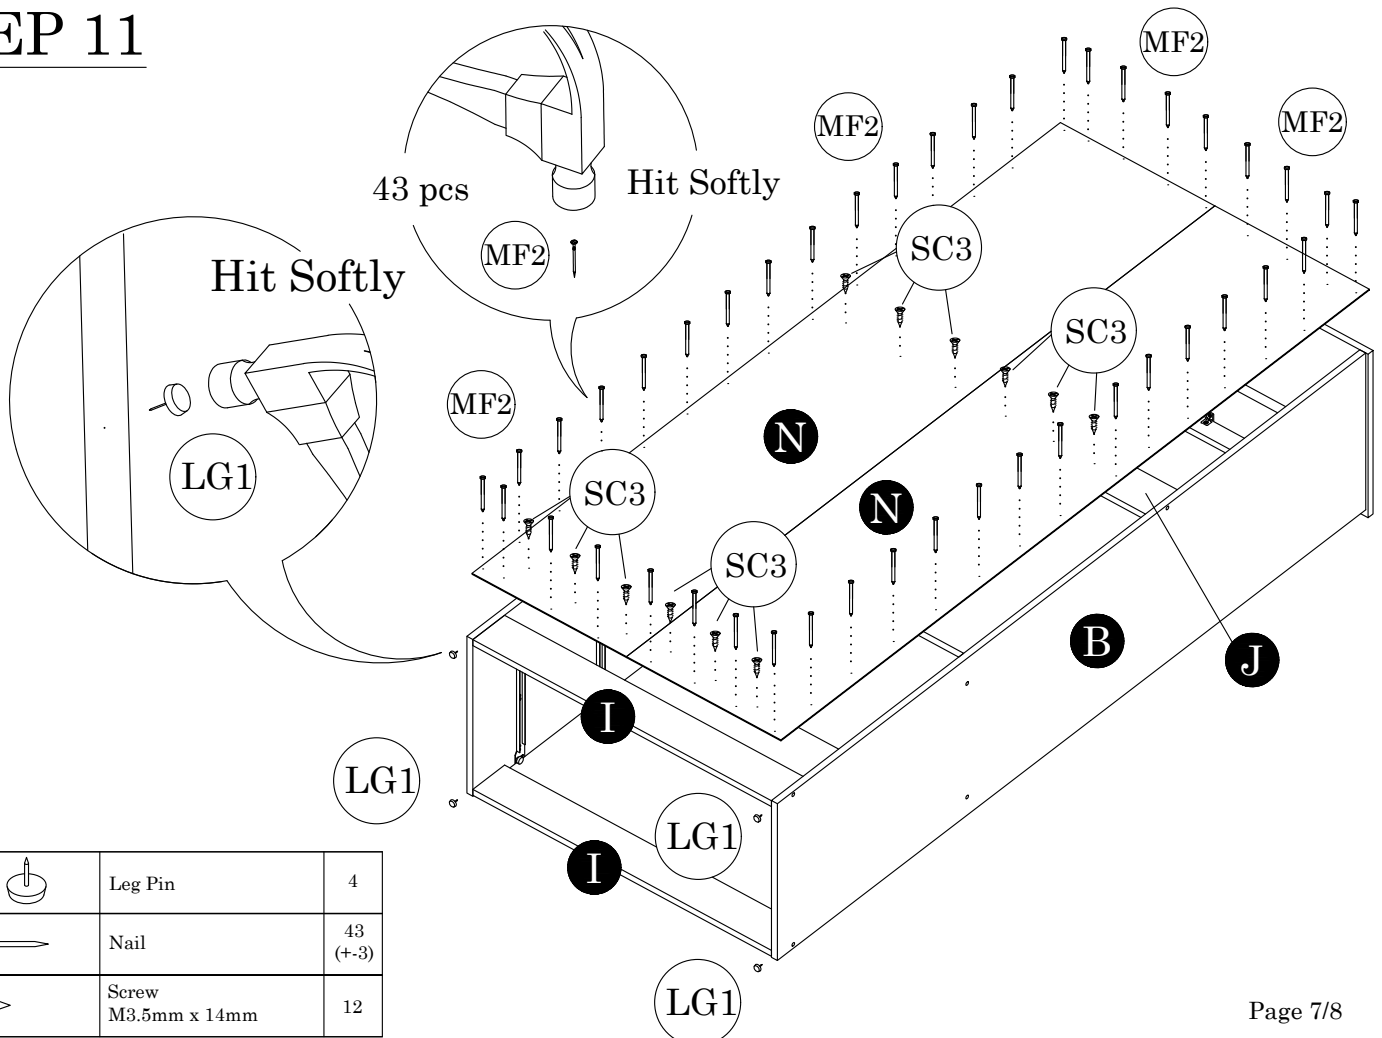

STEP 6

DW4		Wood Dowel 6 x 25mm	4
SC3		Screw M3.5mm x 14mm	12
SL5		Drawer Metal Slide 300mm	2 Sets

STEP 7

DH5		Soft Closing Hinges 5/8	4 Sets
SC3		Screw M3.5mm x 14mm	8

STEP 8

STEP 9

STEP 10

PF11		Small L Bracket	1
SC3		Screw M3.5mm x 14mm	2

STEP 11

LG1		Leg Pin	4
MF2		Nail	43 (+-3)
SC3		Screw M3.5mm x 14mm	12

STEP 12

Insert drawers

DH5		Soft Closing Hinges 5/8	4 Sets
HD6		Plastic Handle 128mm	2
SC13		Screw M4mm x 30mm	4
SC3		Screw M3.5mm x 14mm	16