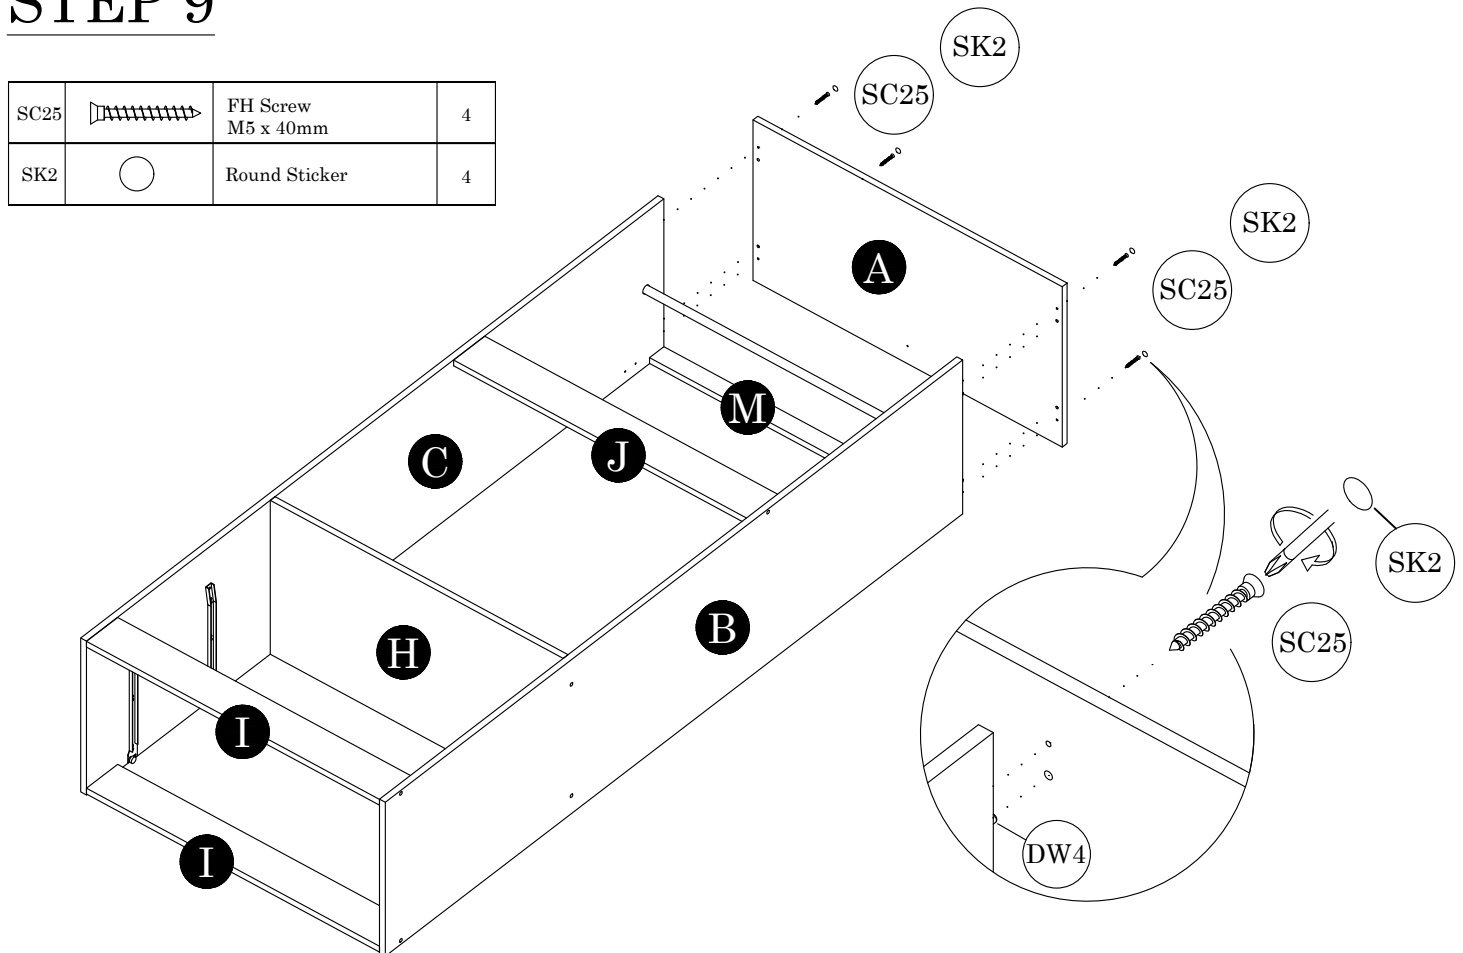

Parts List		QTY
A	Top Panel	1 pc
B	Side Panel (L)	1 pc
C	Side Panel (R)	1 pc
D	Door Panel	2 pcs
E	Drawer Front Panel	2 pcs
F	Drawer Side Panel (L)	2 pcs
G	Drawer Side Panel (R)	2 pcs
H	Shelf Panel	1 pc
I	Bottom Crossbar	2 pcs
J	Small Crossbar	1 pc
K	Drawer Back Board	2 pcs
L	Drawer Crossbar	2 pcs
M	Top Crossbar	1 pc
N	Backboard	2 pcs
O	Drawer Bottom Panel	2 pcs

STEP 6

DW4		Wood Dowel 6 x 25mm	4
SC3		Screw M3.5mm x 14mm	12
SL5		Drawer Metal Slide 300mm	2 Sets

STEP 7

DH5		Soft Closing Hinges 5/8	4 Sets
SC3		Screw M3.5mm x 14mm	8

STEP 8

STEP 9

STEP 10

PF11		Small L Bracket	1
SC3		Screw M3.5mm x 14mm	2

STEP 11

LG1		Leg Pin	4
MF2		Nail	43 (+-3)
SC3		Screw M3.5mm x 14mm	12

STEP 12

Insert drawers

DH5		Soft Closing Hinges 5/8	4 Sets
HD6		Plastic Handle 128mm	2
SC13		Screw M4mm x 30mm	4
SC3		Screw M3.5mm x 14mm	16