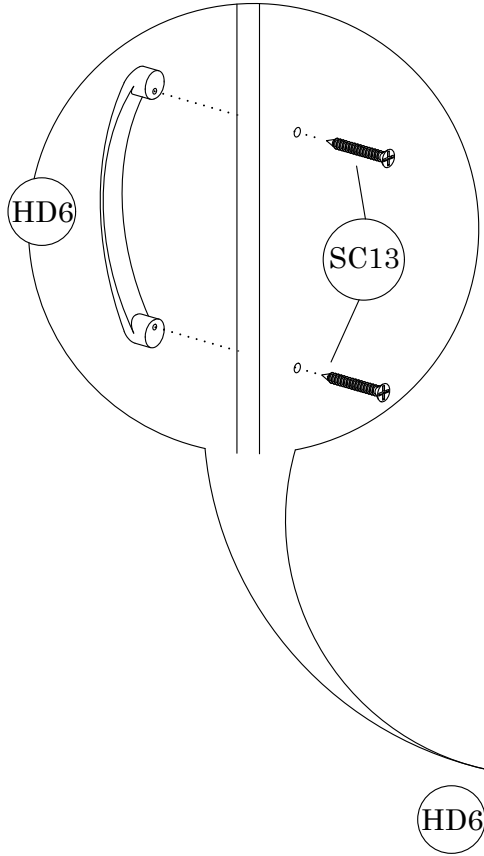

Parts List		QTY
A	Top Panel	1 pc
B	Side Panel (L)	1 pc
C	Side Panel (R)	1 pc
D	Door Panel	2 pcs
E	Drawer Front Panel	2 pcs
F	Drawer Side Panel (L)	2 pcs
G	Drawer Side Panel (R)	2 pcs
H	Shelf Panel	1 pc
I	Bottom Crossbar	2 pcs
J	Small Crossbar	1 pc
K	Drawer Back Board	2 pcs
L	Drawer Crossbar	2 pcs
M	Top Crossbar	1 pc
N	Backboard	2 pcs
O	Drawer Bottom Panel	2 pcs

STEP 1

DW4		Wood Dowel 6 x 25mm	16
HD6		Handle 128mm	2
MN2		Mini Fix 15mm	4 Sets
SC13		Screw M4 x 30mm	4

STEP 2

SC18		Screw M4 x 38mm	8
------	--	--------------------	---

STEP 3

STEP 4

STEP 5

DW4		Wood Dowel 6 x 25mm	20
-----	---	------------------------	----

STEP 6

DW4		Wood Dowel 6 x 25mm	4
SC3		Screw M3.5mm x 14mm	12
SL5		Drawer Metal Slide 300mm	2 Sets

STEP 7

DH5		Soft Closing Hinges 5/8	4 Sets
SC3		Screw M3.5mm x 14mm	8

STEP 8

STEP 9

STEP 10

PF11		Small L Bracket	1
SC3		Screw M3.5mm x 14mm	2

STEP 11

LG1		Leg Pin	4
MF2		Nail	43 (+-3)
SC3		Screw M3.5mm x 14mm	12

STEP 12

Insert drawers

DH5		Soft Closing Hinges 5/8	4 Sets
HD6		Plastic Handle 128mm	2
SC13		Screw M4mm x 30mm	4
SC3		Screw M3.5mm x 14mm	16