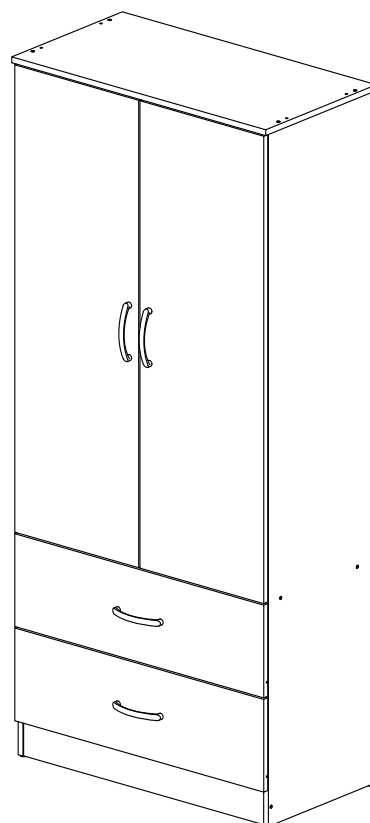

ASSEMBLY INSTRUCTIONS

383-000046

IMPORTANT

PLEASE READ BEFORE YOU CONTINUE FURTHER

1. MATERIAL USE LAMINATED PARTICLE BOARD, TO CLEAN USE SOFT, DRY CLOTH.
2. DO NOT USE DETERGENT OR CHEMICAL AVOID CONTACT WITH WATER AND DIRECT SUNLIGHT.
3. TO BE ASSEMBLED ON A SOFT, DRY, CLEAN SMOOTH SURFACE.
4. DO NOT USE ANY TOOLS OTHER THAN THOSE SHOWN.
5. USE OF POWER TOOLS TO ASSEMBLE THIS PRODUCT WILL INVALIDATE ANY CLAIM AND MAY DAMAGE THIS PRODUCT MAKING IT UNSAFE.
6. BEFORE STARTING ASSEMBLY PLEASE VERIFY IF ALL PARTS AND HARDWARE ARE INCLUDED.

HARDWARE LIST			QTY (pcs)
DH5		Soft Closing Hinges 5/8	4 Sets
DW4		Wood Dowel 6 x 25mm	40
HD6		Plastic Handle 128mm	4
HSP30		Hanging Steel Pipe 19mm x 769mm	1
LG1		Leg Pin	4
MF2		Nail	55 (+3)
MN2		Mini Fix 15mm	4 Sets
PF2		Single Plastic Cap	8
PF11		Small L Bracket	1
SC3		Screw M3.5 x 14mm	70
SC13		Screw M4 x 30mm	8
SC18		Screw M4 x 38mm	8
SC25		FH Screw M5 x 40mm	14
SK2		Round Sticker	14
SL5		Drawer Metal Slide 300mm	2 Sets

Parts List		QTY
A	Top Panel	1 pc
B	Side Panel (L)	1 pc
C	Side Panel (R)	1 pc
D	Door Panel	2 pcs
E	Drawer Front Panel	2 pcs
F	Drawer Side Panel (L)	2 pcs
G	Drawer Side Panel (R)	2 pcs
H	Shelf Panel	1 pc
I	Bottom Crossbar	2 pcs
J	Small Crossbar	1 pc
K	Drawer Back Board	2 pcs
L	Drawer Crossbar	2 pcs
M	Top Crossbar	1 pc
N	Backboard	2 pcs
O	Drawer Bottom Panel	2 pcs