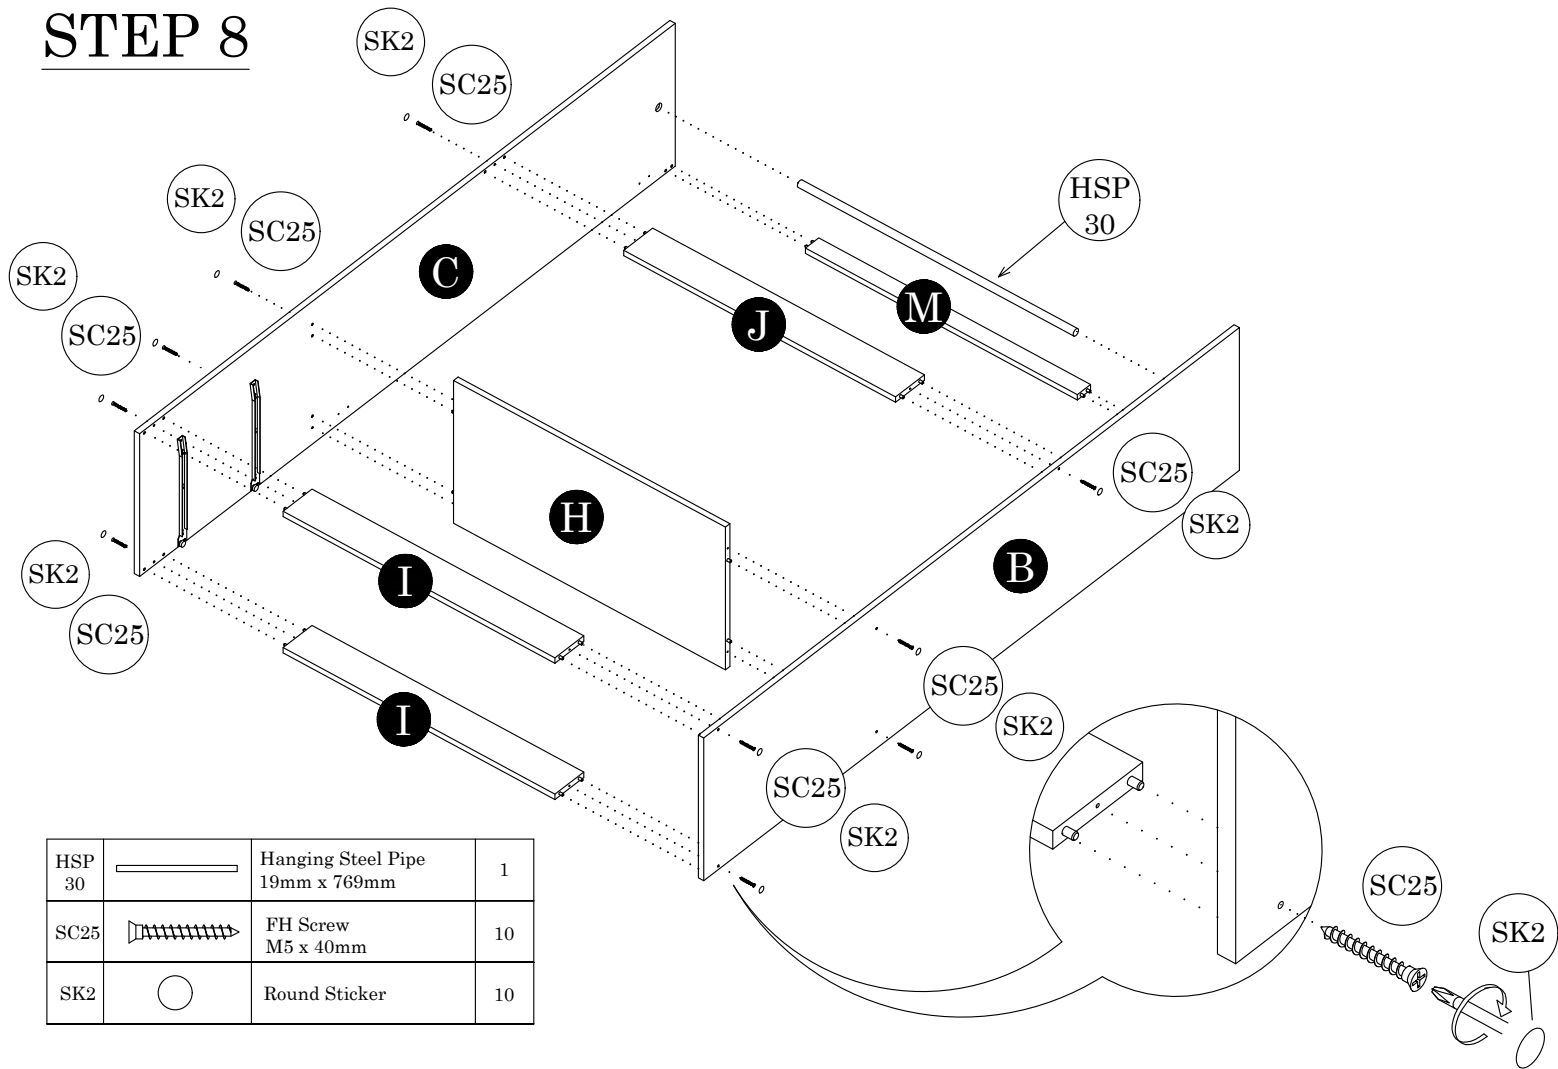

Parts List		QTY
A	Top Panel	1 pc
B	Side Panel (L)	1 pc
C	Side Panel (R)	1 pc
D	Door Panel	2 pcs
E	Drawer Front Panel	2 pcs
F	Drawer Side Panel (L)	2 pcs
G	Drawer Side Panel (R)	2 pcs
H	Shelf Panel	1 pc
I	Bottom Crossbar	2 pcs
J	Small Crossbar	1 pc
K	Drawer Back Board	2 pcs
L	Drawer Crossbar	2 pcs
M	Top Crossbar	1 pc
N	Backboard	2 pcs
O	Drawer Bottom Panel	2 pcs

STEP 1

DW4		Wood Dowel 6 x 25mm	16
HD6		Handle 128mm	2
MN2		Mini Fix 15mm	4 Sets
SC13		Screw M4 x 30mm	4

STEP 2

SC18		Screw M4 x 38mm	8
------	--	--------------------	---

STEP 3

STEP 4

STEP 5

DW4		Wood Dowel 6 x 25mm	20
-----	---	------------------------	----

STEP 6

DW4		Wood Dowel 6 x 25mm	4
SC3		Screw M3.5mm x 14mm	12
SL5		Drawer Metal Slide 300mm	2 Sets

STEP 7

DH5		Soft Closing Hinges 5/8	4 Sets
SC3		Screw M3.5mm x 14mm	8

STEP 8

STEP 9

STEP 10

PF11		Small L Bracket	1
SC3		Screw M3.5mm x 14mm	2

STEP 11

LG1		Leg Pin	4
MF2		Nail	43 (+-3)
SC3		Screw M3.5mm x 14mm	12

STEP 12

Insert drawers

DH5		Soft Closing Hinges 5/8	4 Sets
HD6		Plastic Handle 128mm	2
SC13		Screw M4mm x 30mm	4
SC3		Screw M3.5mm x 14mm	16