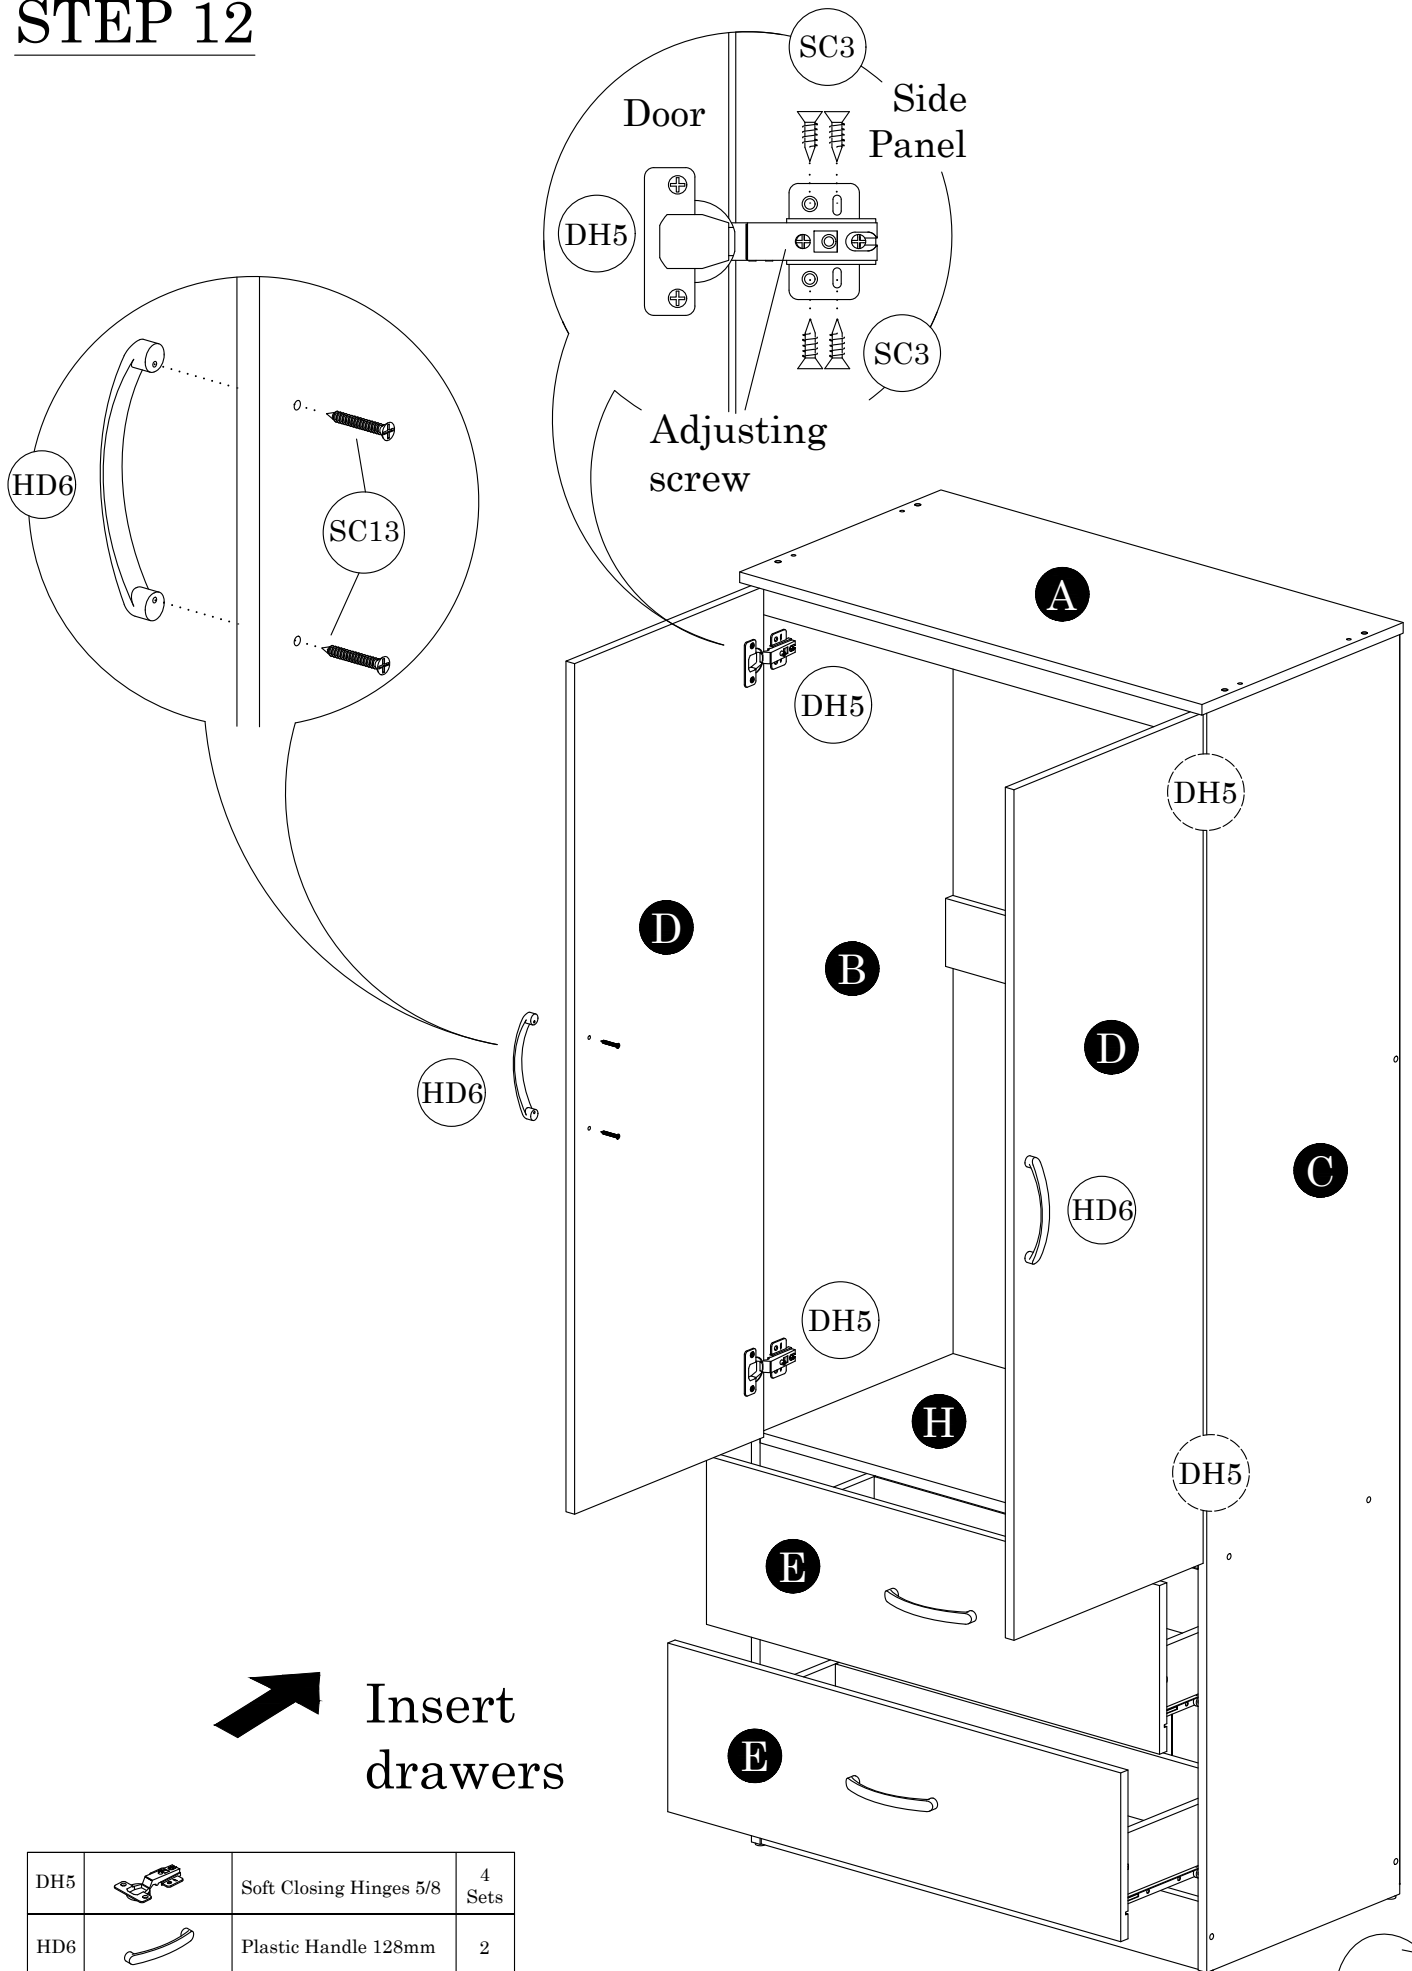

Parts List		QTY
A	Top Panel	1 pc
B	Side Panel (L)	1 pc
C	Side Panel (R)	1 pc
D	Door Panel	2 pcs
E	Drawer Front Panel	2 pcs
F	Drawer Side Panel (L)	2 pcs
G	Drawer Side Panel (R)	2 pcs
H	Shelf Panel	1 pc
I	Bottom Crossbar	2 pcs
J	Small Crossbar	1 pc
K	Drawer Back Board	2 pcs
L	Drawer Crossbar	2 pcs
M	Top Crossbar	1 pc
N	Backboard	2 pcs
O	Drawer Bottom Panel	2 pcs

STEP 1

DW4		Wood Dowel 6 x 25mm	16
HD6		Handle 128mm	2
MN2		Mini Fix 15mm	4 Sets
SC13		Screw M4 x 30mm	4

STEP 2

SC18		Screw M4 x 38mm	8
------	--	--------------------	---

STEP 3

STEP 4

STEP 5

DW4		Wood Dowel 6 x 25mm	20
-----	---	------------------------	----

STEP 6

DW4		Wood Dowel 6 x 25mm	4
SC3		Screw M3.5mm x 14mm	12
SL5		Drawer Metal Slide 300mm	2 Sets

STEP 7

DH5		Soft Closing Hinges 5/8	4 Sets
SC3		Screw M3.5mm x 14mm	8

STEP 8

STEP 9

STEP 10

PF11		Small L Bracket	1
SC3		Screw M3.5mm x 14mm	2

STEP 11

LG1		Leg Pin	4
MF2		Nail	43 (+-3)
SC3		Screw M3.5mm x 14mm	12

STEP 12

Insert drawers

DH5		Soft Closing Hinges 5/8	4 Sets
HD6		Plastic Handle 128mm	2
SC13		Screw M4mm x 30mm	4
SC3		Screw M3.5mm x 14mm	16