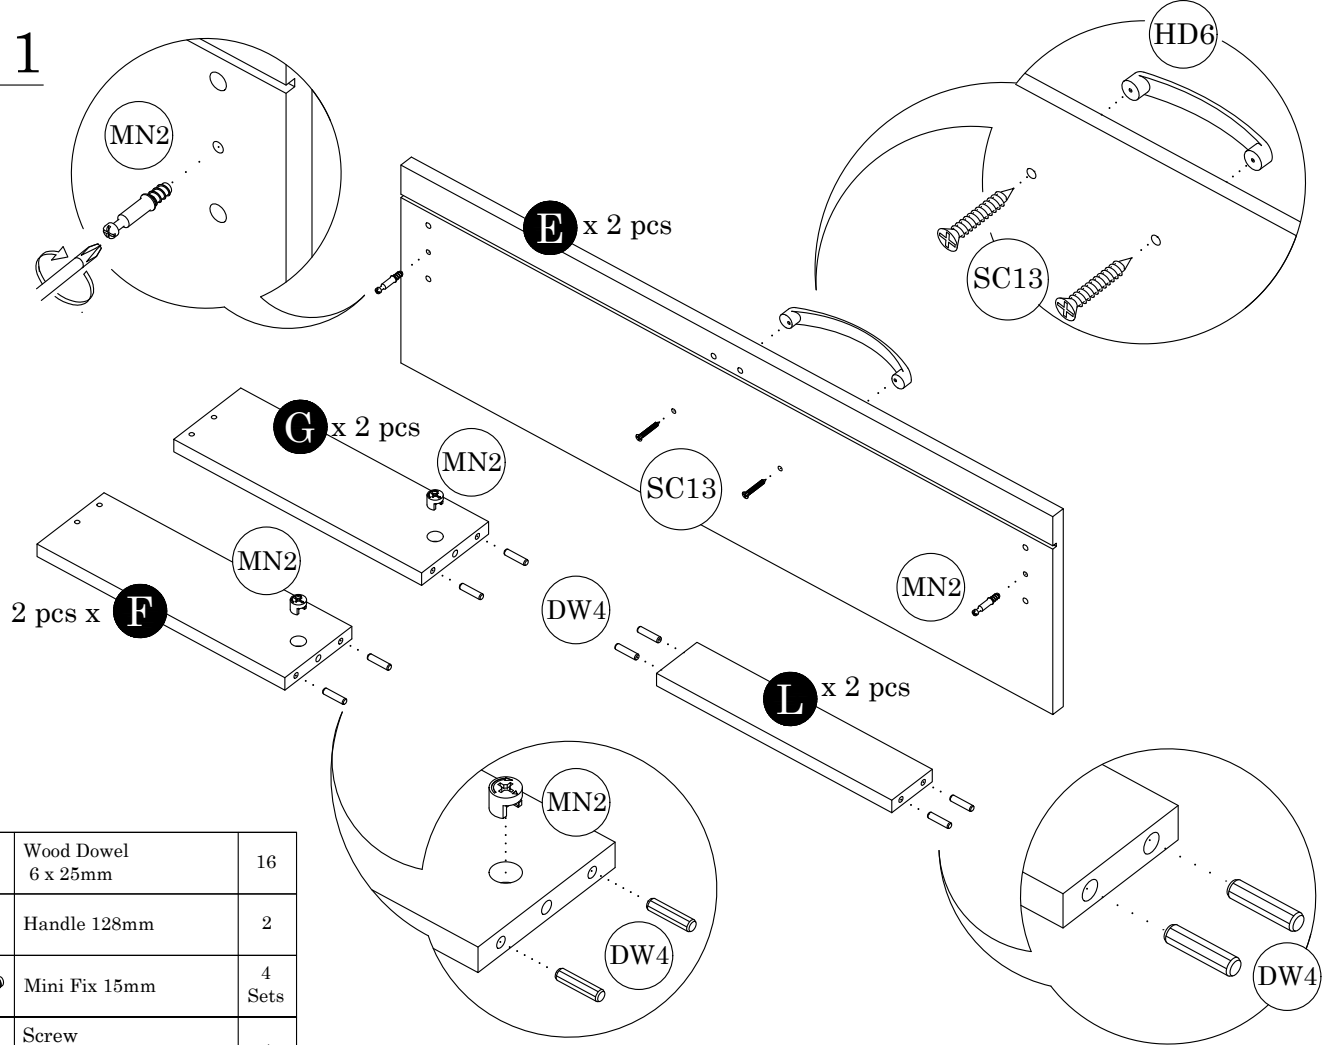

ASSEMBLY INSTRUCTIONS

383-000046

IMPORTANT

PLEASE READ BEFORE YOU CONTINUE FURTHER

1. MATERIAL USE LAMINATED PARTICLE BOARD, TO CLEAN USE SOFT, DRY CLOTH.
2. DO NOT USE DETERGENT OR CHEMICAL AVOID CONTACT WITH WATER AND DIRECT SUNLIGHT.
3. TO BE ASSEMBLED ON A SOFT, DRY, CLEAN SMOOTH SURFACE.
4. DO NOT USE ANY TOOLS OTHER THAN THOSE SHOWN.
5. USE OF POWER TOOLS TO ASSEMBLE THIS PRODUCT WILL INVALIDATE ANY CLAIM AND MAY DAMAGE THIS PRODUCT MAKING IT UNSAFE.
6. BEFORE STARTING ASSEMBLY PLEASE VERIFY IF ALL PARTS AND HARDWARE ARE INCLUDED.

HARDWARE LIST			QTY (pcs)
DH5		Soft Closing Hinges 5/8	4 Sets
DW4		Wood Dowel 6 x 25mm	40
HD6		Plastic Handle 128mm	4
HSP30		Hanging Steel Pipe 19mm x 769mm	1
LG1		Leg Pin	4
MF2		Nail	55 (+3)
MN2		Mini Fix 15mm	4 Sets
PF2		Single Plastic Cap	8
PF11		Small L Bracket	1
SC3		Screw M3.5 x 14mm	70
SC13		Screw M4 x 30mm	8
SC18		Screw M4 x 38mm	8
SC25		FH Screw M5 x 40mm	14
SK2		Round Sticker	14
SL5		Drawer Metal Slide 300mm	2 Sets

Parts List		QTY
A	Top Panel	1 pc
B	Side Panel (L)	1 pc
C	Side Panel (R)	1 pc
D	Door Panel	2 pcs
E	Drawer Front Panel	2 pcs
F	Drawer Side Panel (L)	2 pcs
G	Drawer Side Panel (R)	2 pcs
H	Shelf Panel	1 pc
I	Bottom Crossbar	2 pcs
J	Small Crossbar	1 pc
K	Drawer Back Board	2 pcs
L	Drawer Crossbar	2 pcs
M	Top Crossbar	1 pc
N	Backboard	2 pcs
O	Drawer Bottom Panel	2 pcs

STEP 1

DW4		Wood Dowel 6 x 25mm	16
HD6		Handle 128mm	2
MN2		Mini Fix 15mm	4 Sets
SC13		Screw M4 x 30mm	4

STEP 2

SC18		Screw M4 x 38mm	8
------	--	--------------------	---

STEP 3

STEP 4

STEP 5

DW4		Wood Dowel 6 x 25mm	20
-----	---	------------------------	----