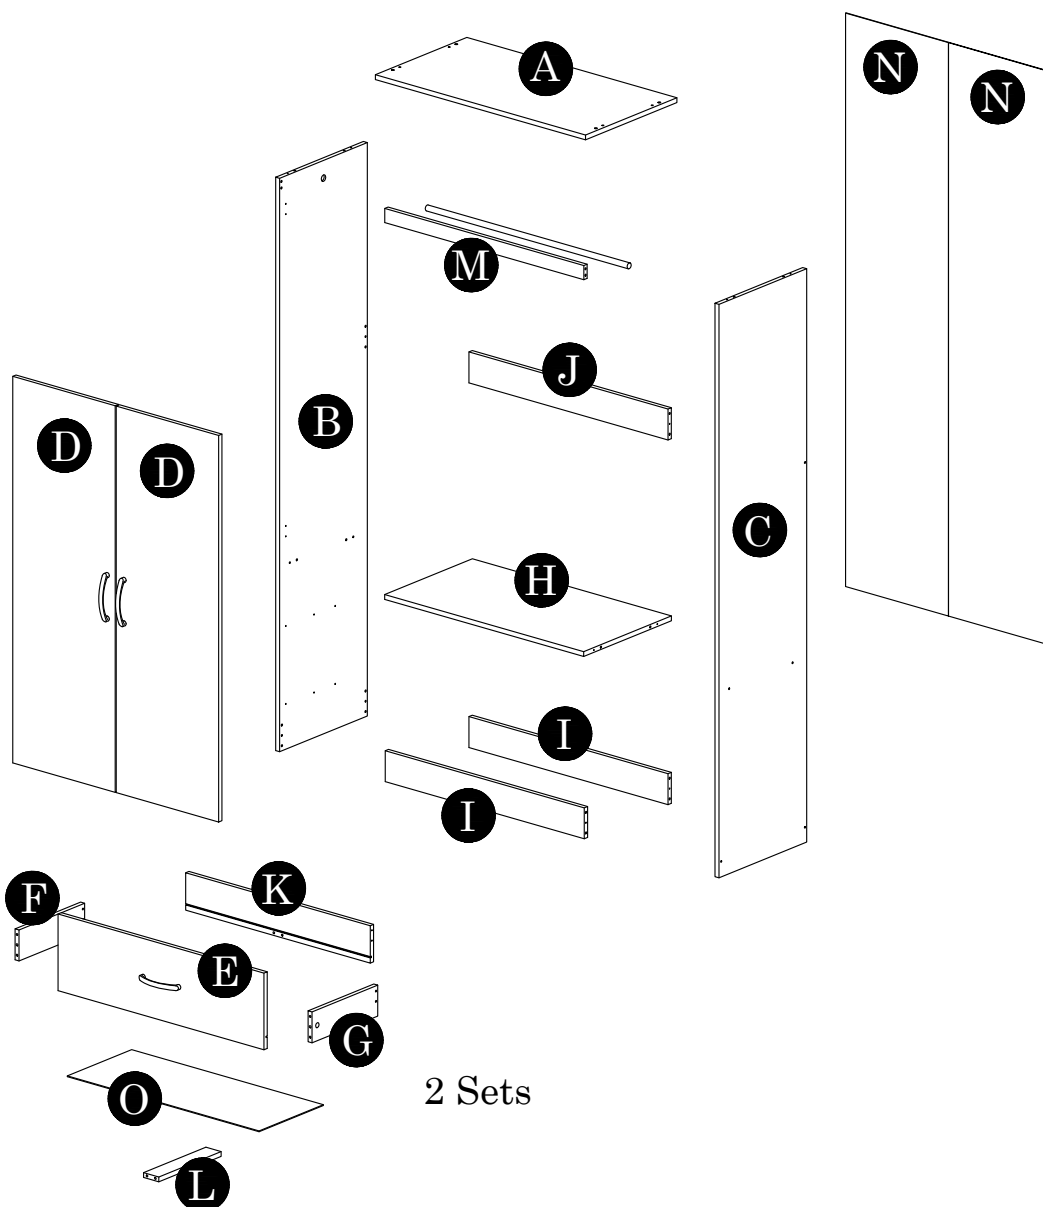

ASSEMBLY INSTRUCTIONS

383-000046

IMPORTANT

PLEASE READ BEFORE YOU CONTINUE FURTHER

1. MATERIAL USE LAMINATED PARTICLE BOARD, TO CLEAN USE SOFT, DRY CLOTH.
2. DO NOT USE DETERGENT OR CHEMICAL AVOID CONTACT WITH WATER AND DIRECT SUNLIGHT.
3. TO BE ASSEMBLED ON A SOFT, DRY, CLEAN SMOOTH SURFACE.
4. DO NOT USE ANY TOOLS OTHER THAN THOSE SHOWN.
5. USE OF POWER TOOLS TO ASSEMBLE THIS PRODUCT WILL INVALIDATE ANY CLAIM AND MAY DAMAGE THIS PRODUCT MAKING IT UNSAFE.
6. BEFORE STARTING ASSEMBLY PLEASE VERIFY IF ALL PARTS AND HARDWARE ARE INCLUDED.

HARDWARE LIST			QTY (pcs)
DH5		Soft Closing Hinges 5/8	4 Sets
DW4		Wood Dowel 6 x 25mm	40
HD6		Plastic Handle 128mm	4
HSP30		Hanging Steel Pipe 19mm x 769mm	1
LG1		Leg Pin	4
MF2		Nail	55 (+3)
MN2		Mini Fix 15mm	4 Sets
PF2		Single Plastic Cap	8
PF11		Small L Bracket	1
SC3		Screw M3.5 x 14mm	70
SC13		Screw M4 x 30mm	8
SC18		Screw M4 x 38mm	8
SC25		FH Screw M5 x 40mm	14
SK2		Round Sticker	14
SL5		Drawer Metal Slide 300mm	2 Sets

Parts List		QTY
A	Top Panel	1 pc
B	Side Panel (L)	1 pc
C	Side Panel (R)	1 pc
D	Door Panel	2 pcs
E	Drawer Front Panel	2 pcs
F	Drawer Side Panel (L)	2 pcs
G	Drawer Side Panel (R)	2 pcs
H	Shelf Panel	1 pc
I	Bottom Crossbar	2 pcs
J	Small Crossbar	1 pc
K	Drawer Back Board	2 pcs
L	Drawer Crossbar	2 pcs
M	Top Crossbar	1 pc
N	Backboard	2 pcs
O	Drawer Bottom Panel	2 pcs