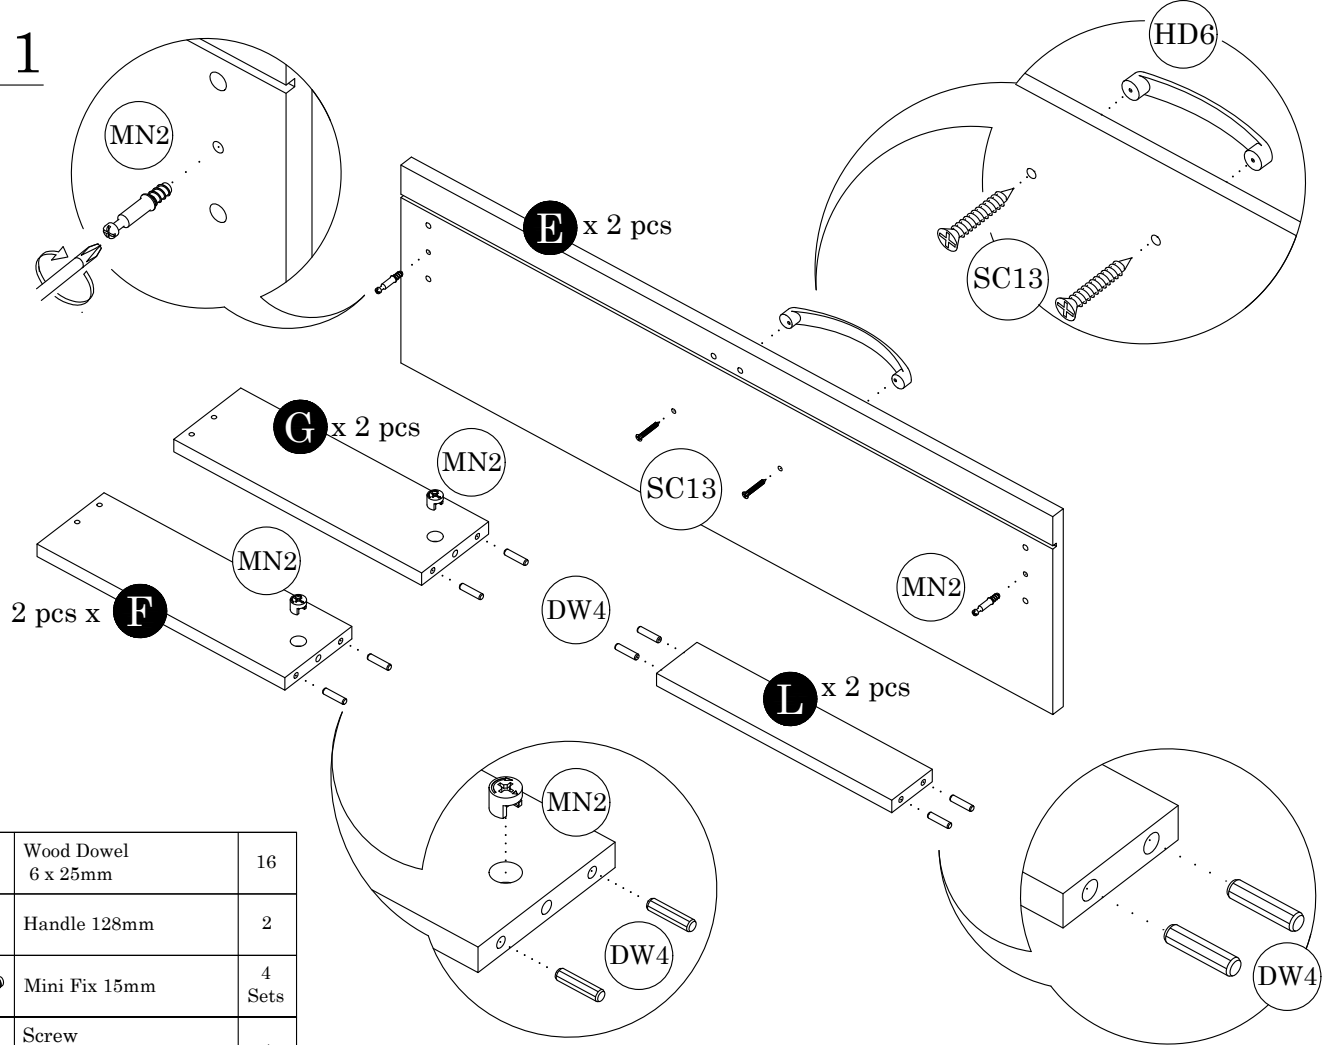

ASSEMBLY INSTRUCTIONS

383-000043

IMPORTANT

PLEASE READ BEFORE YOU CONTINUE FURTHER

1. MATERIAL USE LAMINATED PARTICLE BOARD, TO CLEAN USE SOFT, DRY CLOTH.
2. DO NOT USE DETERGENT OR CHEMICAL AVOID CONTACT WITH WATER AND DIRECT SUNLIGHT.
3. TO BE ASSEMBLED ON A SOFT, DRY, CLEAN SMOOTH SURFACE.
4. DO NOT USE ANY TOOLS OTHER THAN THOSE SHOWN.
5. USE OF POWER TOOLS TO ASSEMBLE THIS PRODUCT WILL INVALIDATE ANY CLAIM AND MAY DAMAGE THIS PRODUCT MAKING IT UNSAFE.
6. BEFORE STARTING ASSEMBLY PLEASE VERIFY IF ALL PARTS AND HARDWARE ARE INCLUDED.

HARDWARE LIST			QTY (pcs)
DH5		Soft Closing Hinges 5/8	4 Sets
DW4		Wood Dowel 6 x 25mm	40
HD6		Plastic Handle 128mm	4
HSP30		Hanging Steel Pipe 19mm x 769mm	1
LG1		Leg Pin	4
MF2		Nail	55 (+3)
MN2		Mini Fix 15mm	4 Sets
PF2		Single Plastic Cap	8
PF11		Small L Bracket	1
SC3		Screw M3.5 x 14mm	70
SC13		Screw M4 x 30mm	8
SC18		Screw M4 x 38mm	8
SC25		FH Screw M5 x 40mm	14
SK2		Round Sticker	14
SL5		Drawer Metal Slide 300mm	2 Sets

Parts List		QTY
A	Top Panel	1 pc
B	Side Panel (L)	1 pc
C	Side Panel (R)	1 pc
D	Door Panel	2 pcs
E	Drawer Front Panel	2 pcs
F	Drawer Side Panel (L)	2 pcs
G	Drawer Side Panel (R)	2 pcs
H	Shelf Panel	1 pc
I	Bottom Crossbar	2 pcs
J	Small Crossbar	1 pc
K	Drawer Back Board	2 pcs
L	Drawer Crossbar	2 pcs
M	Top Crossbar	1 pc
N	Backboard	2 pcs
O	Drawer Bottom Panel	2 pcs

STEP 1

DW4		Wood Dowel 6 x 25mm	16
HD6		Handle 128mm	2
MN2		Mini Fix 15mm	4 Sets
SC13		Screw M4 x 30mm	4

STEP 2

SC18		Screw M4 x 38mm	8
------	--	--------------------	---

STEP 3

STEP 4

STEP 5

DW4		Wood Dowel 6 x 25mm	20
-----	---	------------------------	----