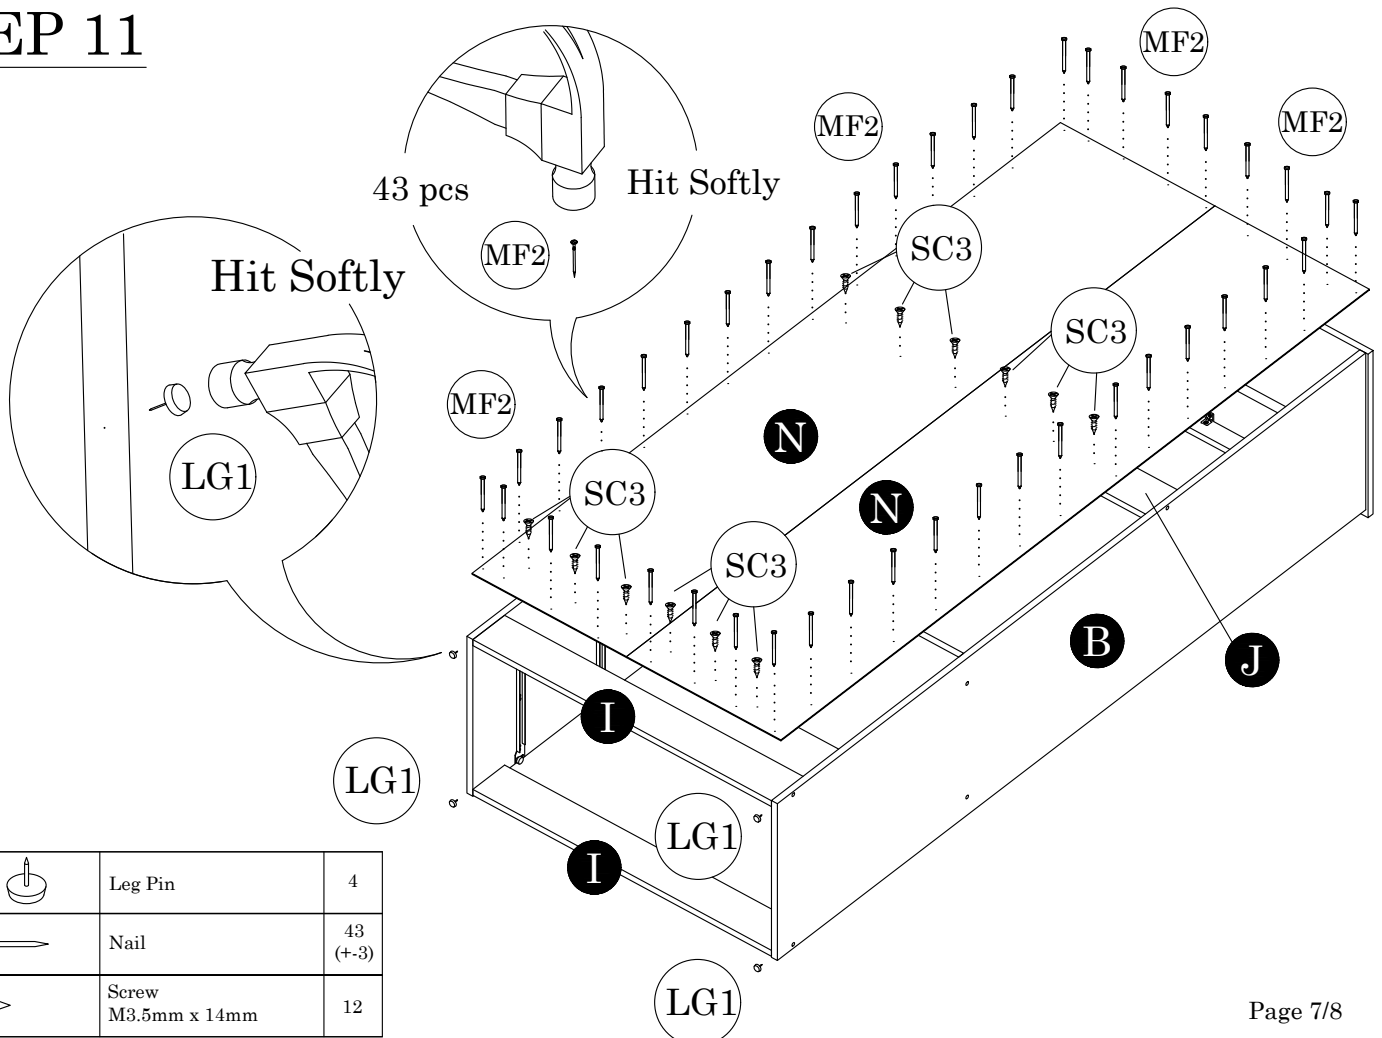

STEP 6

DW4		Wood Dowel 6 x 25mm	4
SC3		Screw M3.5mm x 14mm	12
SL5		Drawer Metal Slide 300mm	2 Sets

STEP 7

DH5		Soft Closing Hinges 5/8	4 Sets
SC3		Screw M3.5mm x 14mm	8

STEP 8

STEP 9

STEP 10

PF11		Small L Bracket	1
SC3		Screw M3.5mm x 14mm	2

STEP 11

LG1		Leg Pin	4
MF2		Nail	43 (+3)
SC3		Screw M3.5mm x 14mm	12

STEP 12

Insert drawers

DH5		Soft Closing Hinges 5/8	4 Sets
HD6		Plastic Handle 128mm	2
SC13		Screw M4mm x 30mm	4
SC3		Screw M3.5mm x 14mm	16