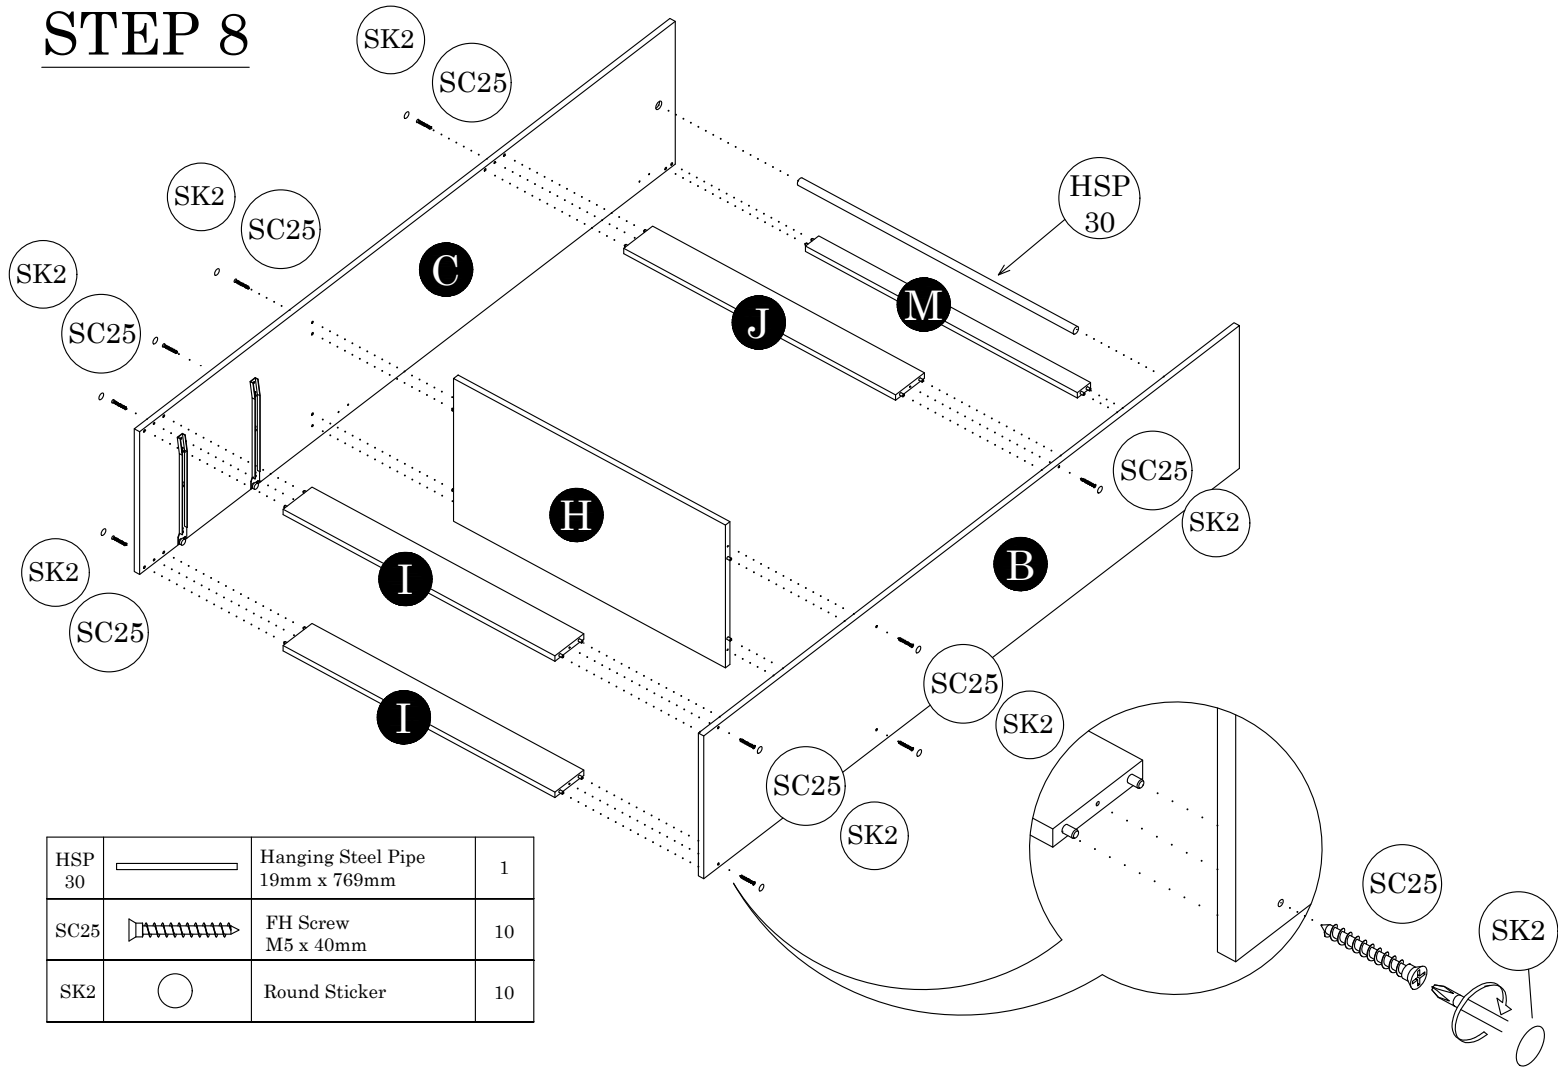

Parts List		QTY
A	Top Panel	1 pc
B	Side Panel (L)	1 pc
C	Side Panel (R)	1 pc
D	Door Panel	2 pcs
E	Drawer Front Panel	2 pcs
F	Drawer Side Panel (L)	2 pcs
G	Drawer Side Panel (R)	2 pcs
H	Shelf Panel	1 pc
I	Bottom Crossbar	2 pcs
J	Small Crossbar	1 pc
K	Drawer Back Board	2 pcs
L	Drawer Crossbar	2 pcs
M	Top Crossbar	1 pc
N	Backboard	2 pcs
O	Drawer Bottom Panel	2 pcs

STEP 1

DW4		Wood Dowel 6 x 25mm	16
HD6		Handle 128mm	2
MN2		Mini Fix 15mm	4 Sets
SC13		Screw M4 x 30mm	4

STEP 2

SC18		Screw M4 x 38mm	8
------	--	--------------------	---

STEP 3

STEP 4

STEP 5

DW4		Wood Dowel 6 x 25mm	20
-----	---	------------------------	----

STEP 6

DW4		Wood Dowel 6 x 25mm	4
SC3		Screw M3.5mm x 14mm	12
SL5		Drawer Metal Slide 300mm	2 Sets

STEP 7

DH5		Soft Closing Hinges 5/8	4 Sets
SC3		Screw M3.5mm x 14mm	8

STEP 8

STEP 9

STEP 10

PF11		Small L Bracket	1
SC3		Screw M3.5mm x 14mm	2

STEP 11

LG1		Leg Pin	4
MF2		Nail	43 (+3)
SC3		Screw M3.5mm x 14mm	12

STEP 12

Insert drawers

DH5		Soft Closing Hinges 5/8	4 Sets
HD6		Plastic Handle 128mm	2
SC13		Screw M4mm x 30mm	4
SC3		Screw M3.5mm x 14mm	16