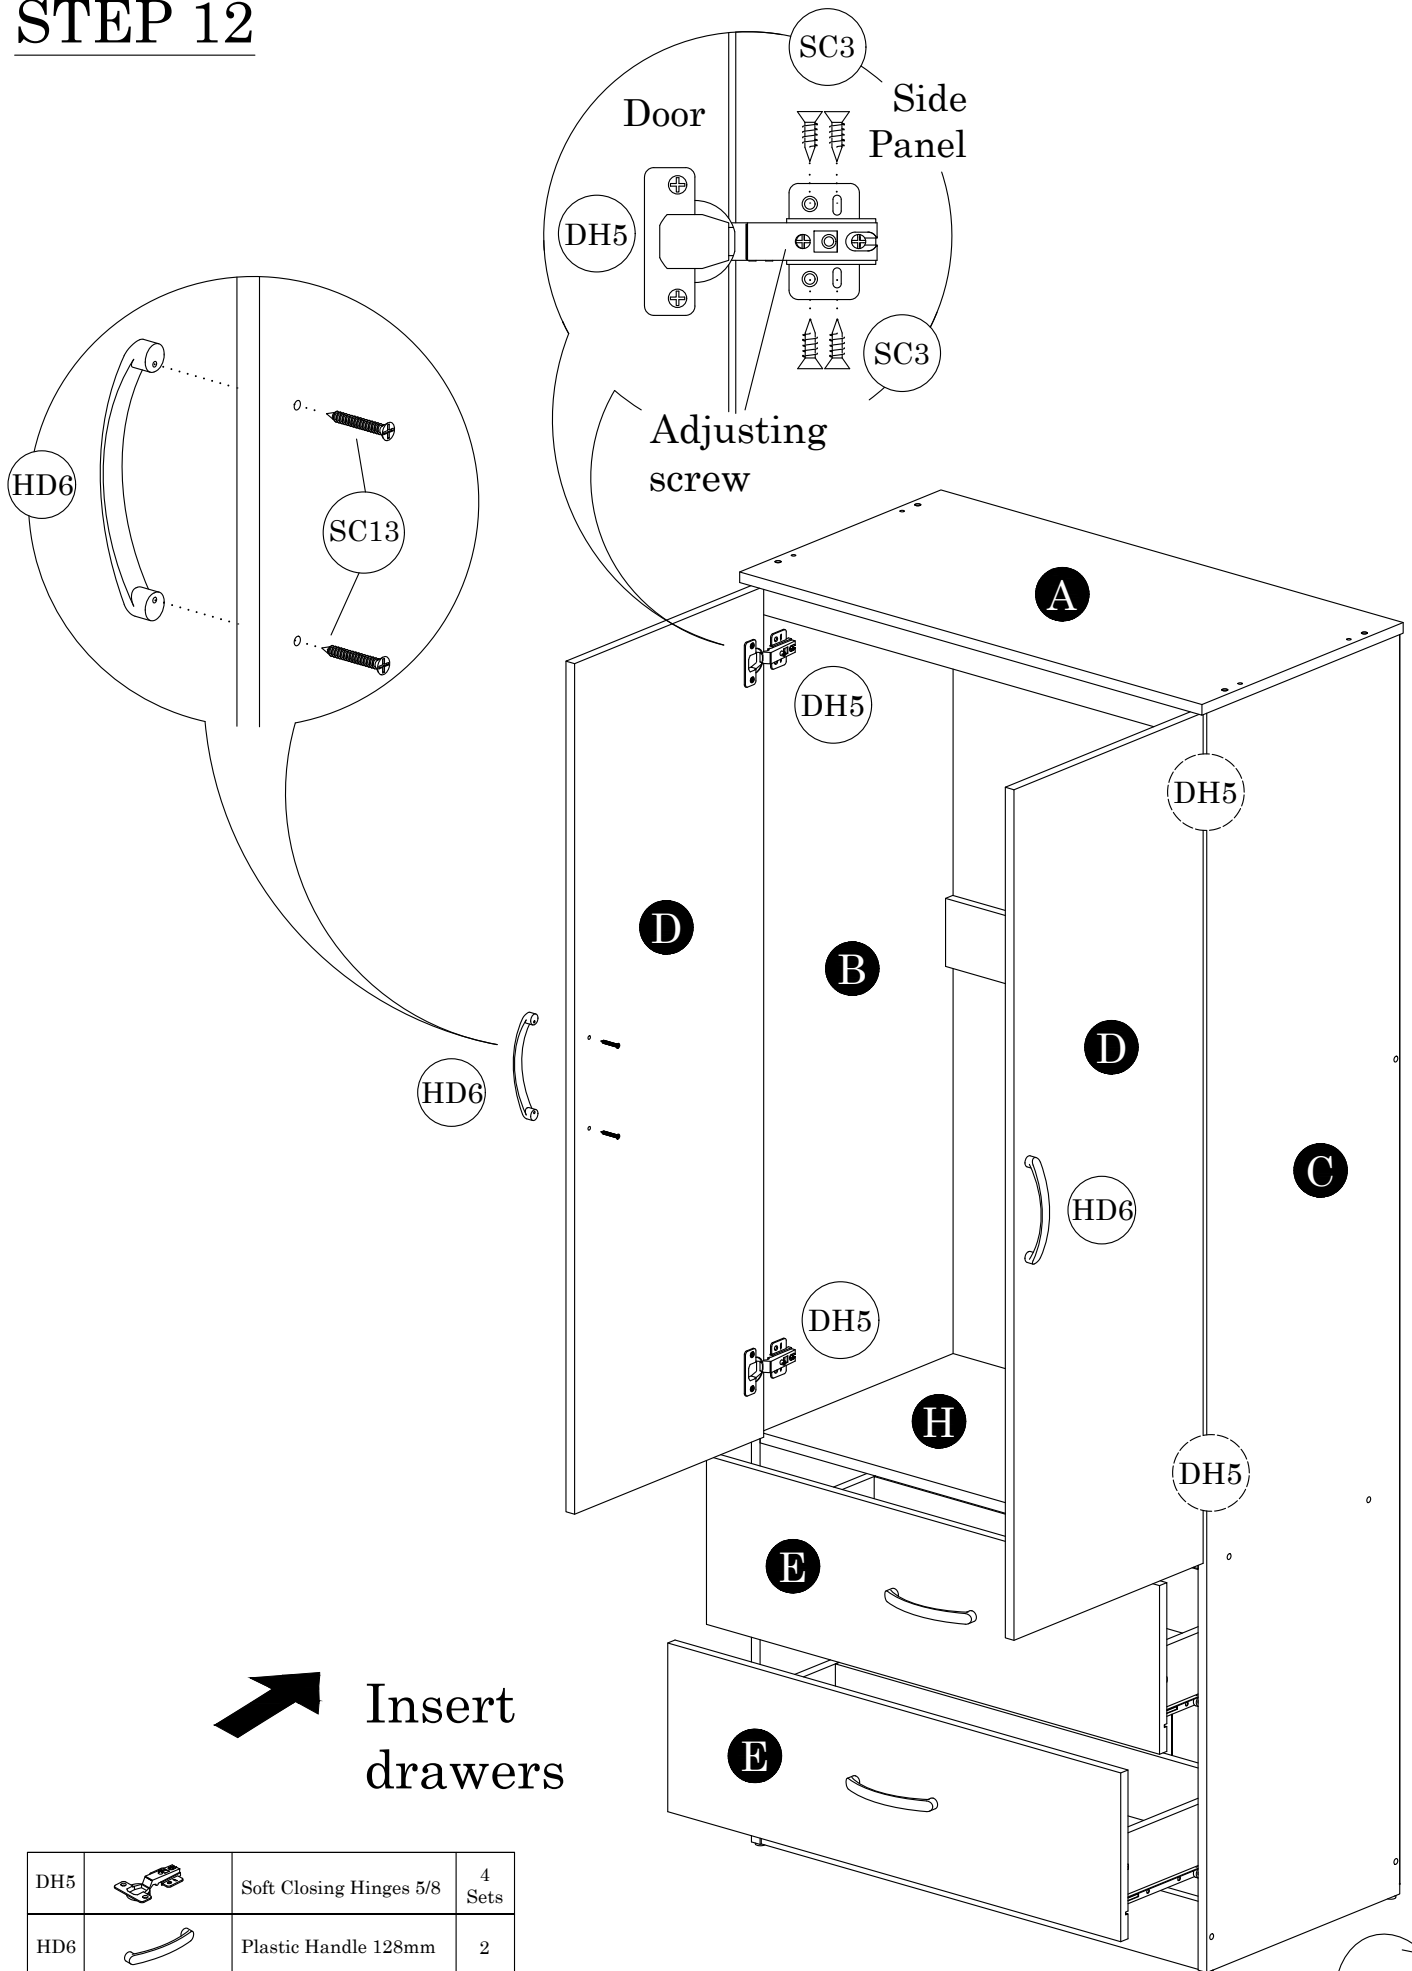

Parts List		QTY
A	Top Panel	1 pc
B	Side Panel (L)	1 pc
C	Side Panel (R)	1 pc
D	Door Panel	2 pcs
E	Drawer Front Panel	2 pcs
F	Drawer Side Panel (L)	2 pcs
G	Drawer Side Panel (R)	2 pcs
H	Shelf Panel	1 pc
I	Bottom Crossbar	2 pcs
J	Small Crossbar	1 pc
K	Drawer Back Board	2 pcs
L	Drawer Crossbar	2 pcs
M	Top Crossbar	1 pc
N	Backboard	2 pcs
O	Drawer Bottom Panel	2 pcs

STEP 1

DW4		Wood Dowel 6 x 25mm	16
HD6		Handle 128mm	2
MN2		Mini Fix 15mm	4 Sets
SC13		Screw M4 x 30mm	4

STEP 2

SC18		Screw M4 x 38mm	8
------	--	--------------------	---

STEP 3

STEP 4

STEP 5

DW4		Wood Dowel 6 x 25mm	20
-----	---	------------------------	----

STEP 6

DW4		Wood Dowel 6 x 25mm	4
SC3		Screw M3.5mm x 14mm	12
SL5		Drawer Metal Slide 300mm	2 Sets

STEP 7

DH5		Soft Closing Hinges 5/8	4 Sets
SC3		Screw M3.5mm x 14mm	8

STEP 8

STEP 9

STEP 10

PF11		Small L Bracket	1
SC3		Screw M3.5mm x 14mm	2

STEP 11

LG1		Leg Pin	4
MF2		Nail	43 (+3)
SC3		Screw M3.5mm x 14mm	12

STEP 12

Insert drawers

DH5		Soft Closing Hinges 5/8	4 Sets
HD6		Plastic Handle 128mm	2
SC13		Screw M4mm x 30mm	4
SC3		Screw M3.5mm x 14mm	16