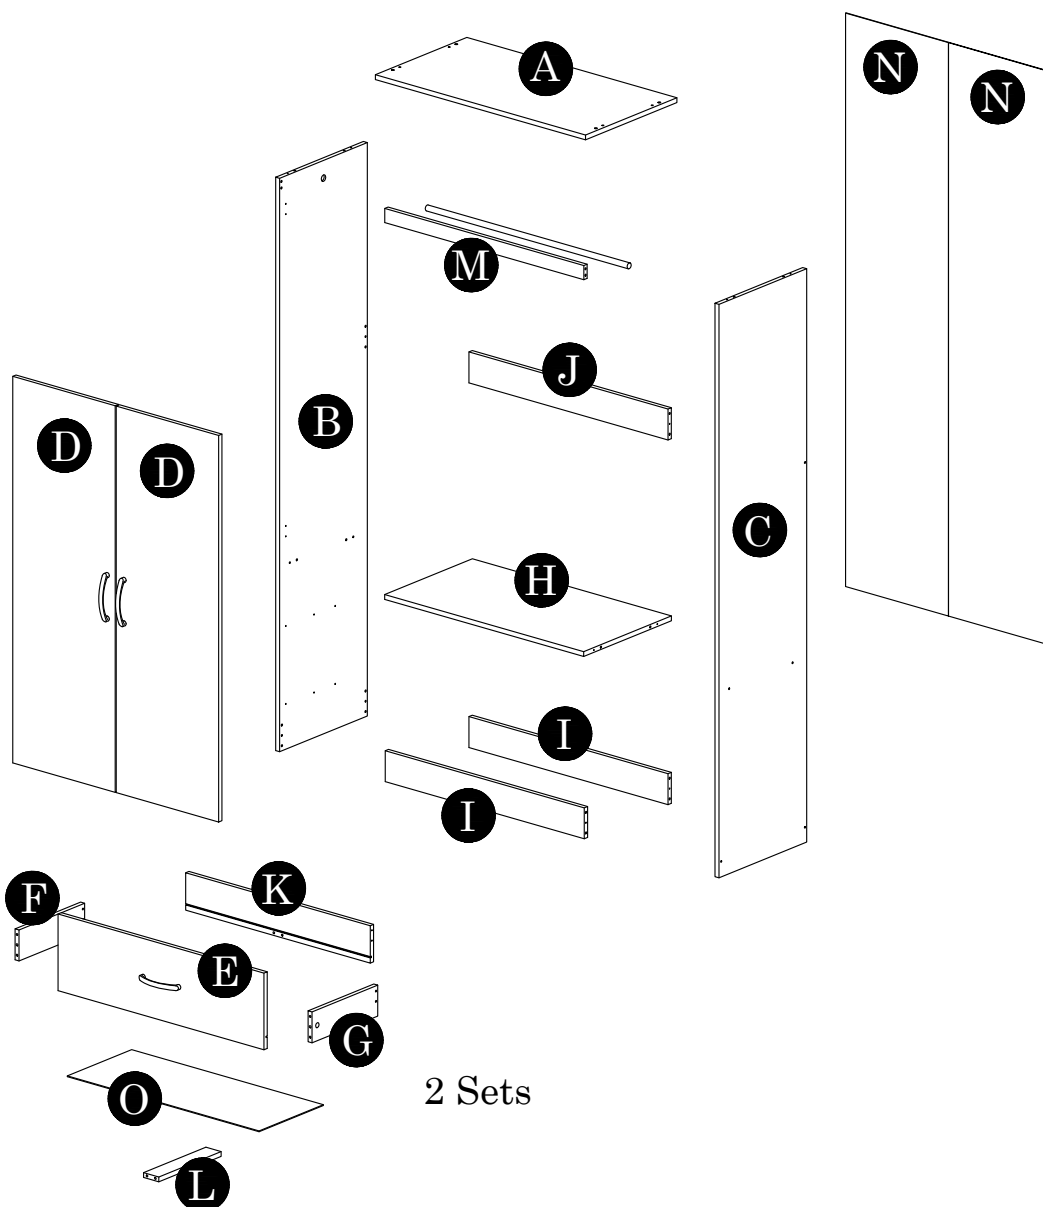

ASSEMBLY INSTRUCTIONS

383-000043

IMPORTANT

PLEASE READ BEFORE YOU CONTINUE FURTHER

1. MATERIAL USE LAMINATED PARTICLE BOARD, TO CLEAN USE SOFT, DRY CLOTH.
2. DO NOT USE DETERGENT OR CHEMICAL AVOID CONTACT WITH WATER AND DIRECT SUNLIGHT.
3. TO BE ASSEMBLED ON A SOFT, DRY, CLEAN SMOOTH SURFACE.
4. DO NOT USE ANY TOOLS OTHER THAN THOSE SHOWN.
5. USE OF POWER TOOLS TO ASSEMBLE THIS PRODUCT WILL INVALIDATE ANY CLAIM AND MAY DAMAGE THIS PRODUCT MAKING IT UNSAFE.
6. BEFORE STARTING ASSEMBLY PLEASE VERIFY IF ALL PARTS AND HARDWARE ARE INCLUDED.

HARDWARE LIST			QTY (pcs)
DH5		Soft Closing Hinges 5/8	4 Sets
DW4		Wood Dowel 6 x 25mm	40
HD6		Plastic Handle 128mm	4
HSP30		Hanging Steel Pipe 19mm x 769mm	1
LG1		Leg Pin	4
MF2		Nail	55 (+3)
MN2		Mini Fix 15mm	4 Sets
PF2		Single Plastic Cap	8
PF11		Small L Bracket	1
SC3		Screw M3.5 x 14mm	70
SC13		Screw M4 x 30mm	8
SC18		Screw M4 x 38mm	8
SC25		FH Screw M5 x 40mm	14
SK2		Round Sticker	14
SL5		Drawer Metal Slide 300mm	2 Sets

Parts List		QTY
A	Top Panel	1 pc
B	Side Panel (L)	1 pc
C	Side Panel (R)	1 pc
D	Door Panel	2 pcs
E	Drawer Front Panel	2 pcs
F	Drawer Side Panel (L)	2 pcs
G	Drawer Side Panel (R)	2 pcs
H	Shelf Panel	1 pc
I	Bottom Crossbar	2 pcs
J	Small Crossbar	1 pc
K	Drawer Back Board	2 pcs
L	Drawer Crossbar	2 pcs
M	Top Crossbar	1 pc
N	Backboard	2 pcs
O	Drawer Bottom Panel	2 pcs