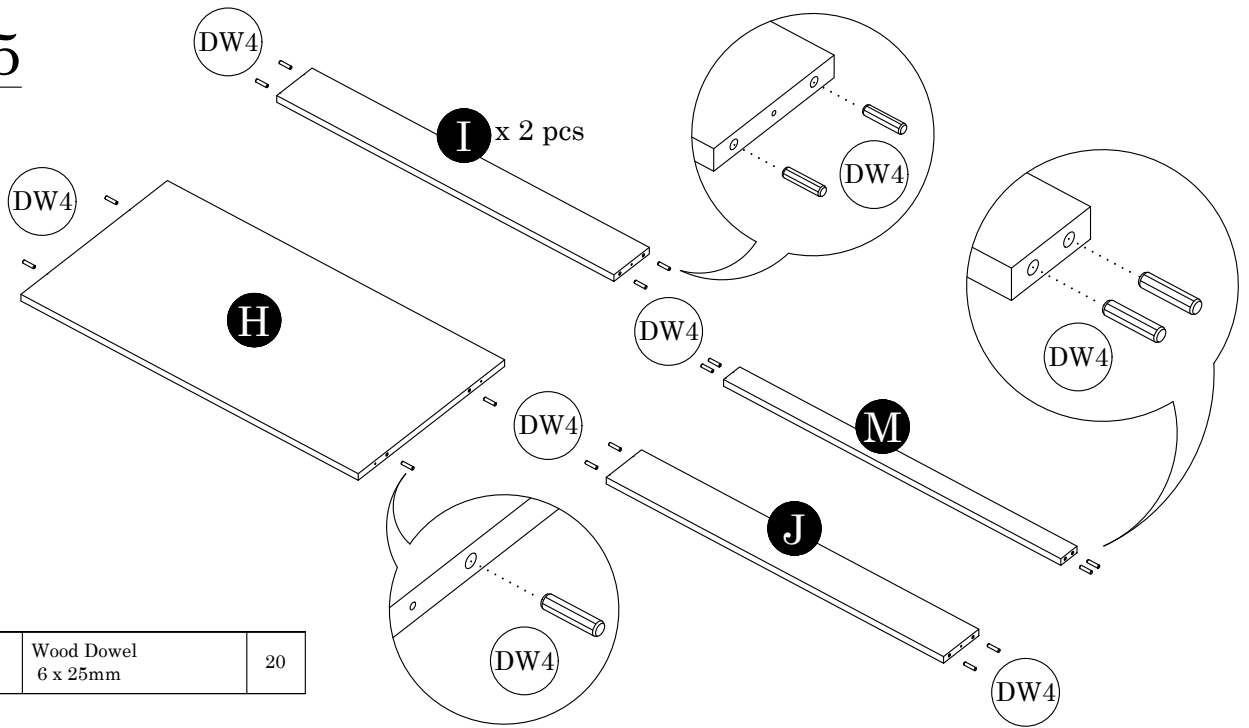

Parts List		QTY
A	Top Panel	1 pc
B	Side Panel (L)	1 pc
C	Side Panel (R)	1 pc
D	Door Panel	2 pcs
E	Drawer Front Panel	2 pcs
F	Drawer Side Panel (L)	2 pcs
G	Drawer Side Panel (R)	2 pcs
H	Shelf Panel	1 pc
I	Bottom Crossbar	2 pcs
J	Small Crossbar	1 pc
K	Drawer Back Board	2 pcs
L	Drawer Crossbar	2 pcs
M	Top Crossbar	1 pc
N	Backboard	2 pcs
O	Drawer Bottom Panel	2 pcs

STEP 1

DW4		Wood Dowel 6 x 25mm	16
HD6		Handle 128mm	2
MN2		Mini Fix 15mm	4 Sets
SC13		Screw M4 x 30mm	4

STEP 2

SC18		Screw M4 x 38mm	8
------	--	--------------------	---

STEP 3

STEP 4

STEP 5

DW4		Wood Dowel 6 x 25mm	20
-----	---	------------------------	----

STEP 6

DW4		Wood Dowel 6 x 25mm	4
SC3		Screw M3.5mm x 14mm	12
SL5		Drawer Metal Slide 300mm	2 Sets

STEP 7

DH5		Soft Closing Hinges 5/8	4 Sets
SC3		Screw M3.5mm x 14mm	8

STEP 8

STEP 9

STEP 10

PF11		Small L Bracket	1
SC3		Screw M3.5mm x 14mm	2