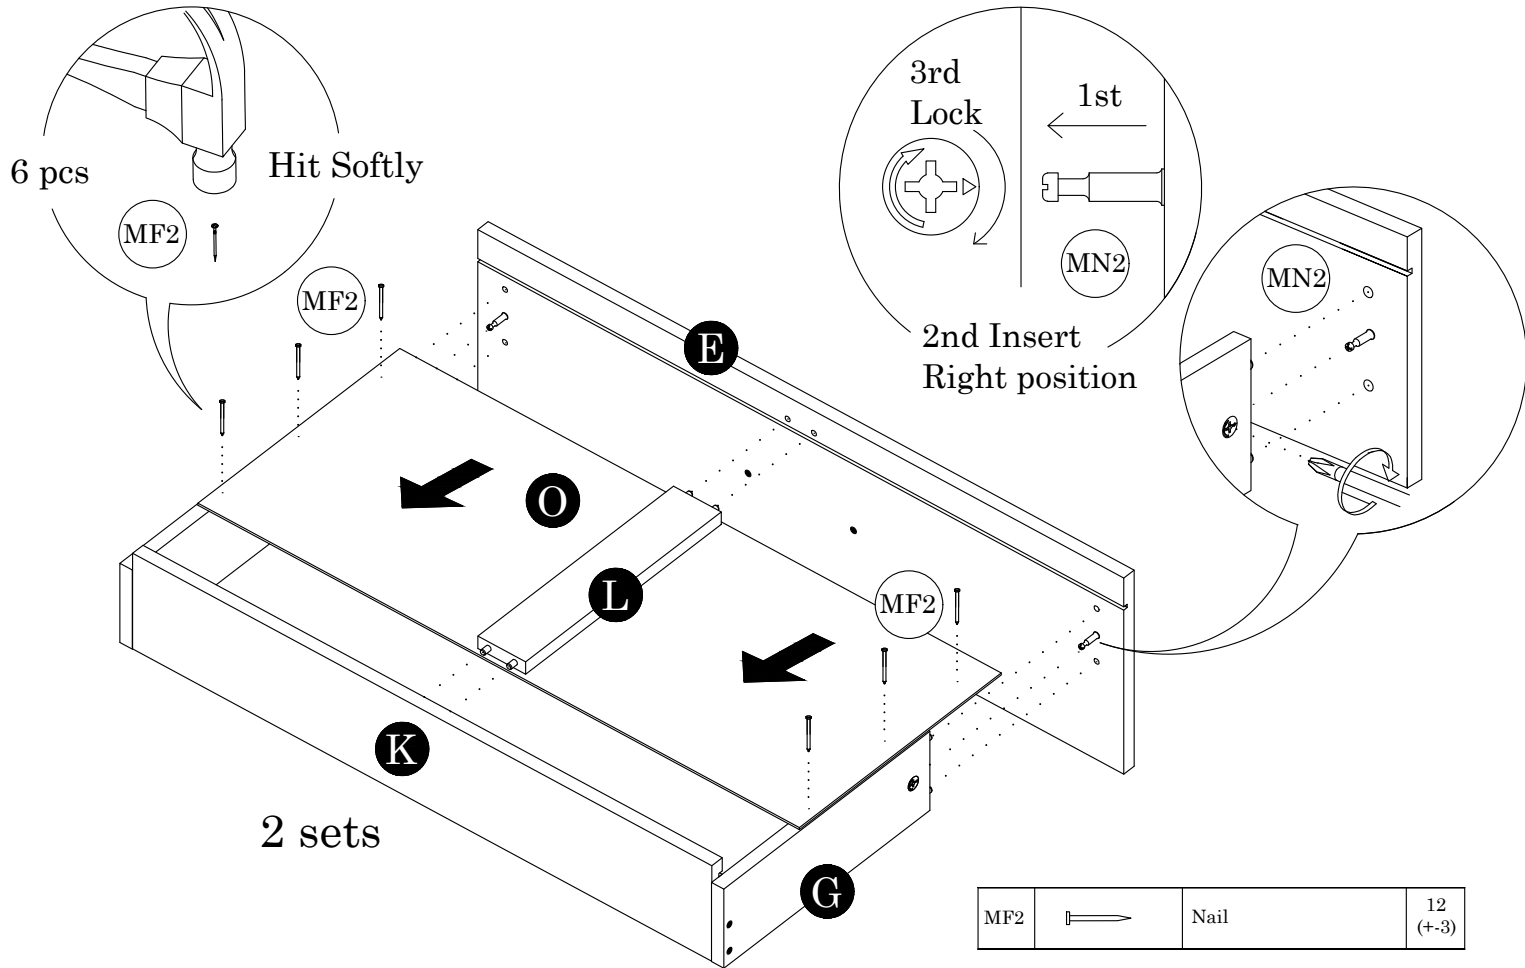

Parts List		QTY
A	Top Panel	1 pc
B	Side Panel (L)	1 pc
C	Side Panel (R)	1 pc
D	Door Panel	2 pcs
E	Drawer Front Panel	2 pcs
F	Drawer Side Panel (L)	2 pcs
G	Drawer Side Panel (R)	2 pcs
H	Shelf Panel	1 pc
I	Bottom Crossbar	2 pcs
J	Small Crossbar	1 pc
K	Drawer Back Board	2 pcs
L	Drawer Crossbar	2 pcs
M	Top Crossbar	1 pc
N	Backboard	2 pcs
O	Drawer Bottom Panel	2 pcs

STEP 1

DW4		Wood Dowel 6 x 25mm	16
HD6		Handle 128mm	2
MN2		Mini Fix 15mm	4 Sets
SC13		Screw M4 x 30mm	4

STEP 2

SC18		Screw M4 x 38mm	8
------	--	--------------------	---

STEP 3

STEP 4

STEP 5

DW4		Wood Dowel 6 x 25mm	20
-----	---	------------------------	----

STEP 6

DW4		Wood Dowel 6 x 25mm	4
SC3		Screw M3.5mm x 14mm	12
SL5		Drawer Metal Slide 300mm	2 Sets

STEP 7

DH5		Soft Closing Hinges 5/8	4 Sets
SC3		Screw M3.5mm x 14mm	8

STEP 8

STEP 9

STEP 10

PF11		Small L Bracket	1
SC3		Screw M3.5mm x 14mm	2