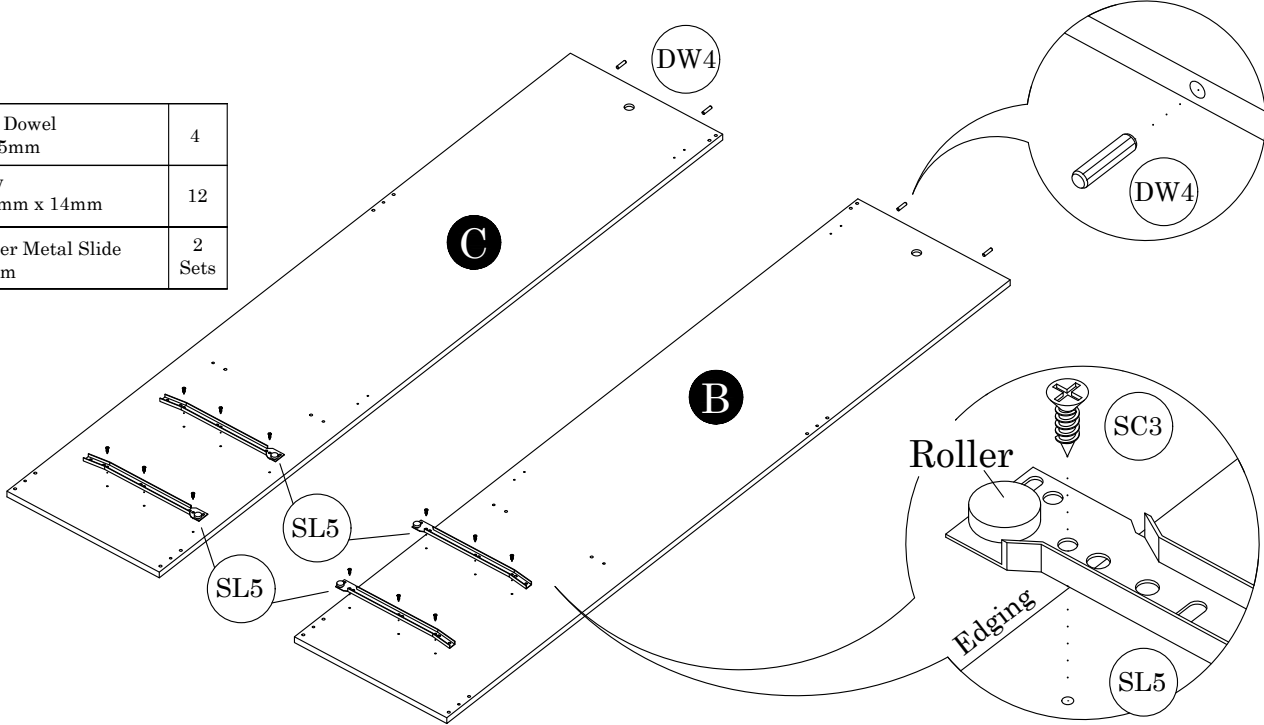

Parts List		QTY
A	Top Panel	1 pc
B	Side Panel (L)	1 pc
C	Side Panel (R)	1 pc
D	Door Panel	2 pcs
E	Drawer Front Panel	2 pcs
F	Drawer Side Panel (L)	2 pcs
G	Drawer Side Panel (R)	2 pcs
H	Shelf Panel	1 pc
I	Bottom Crossbar	2 pcs
J	Small Crossbar	1 pc
K	Drawer Back Board	2 pcs
L	Drawer Crossbar	2 pcs
M	Top Crossbar	1 pc
N	Backboard	2 pcs
O	Drawer Bottom Panel	2 pcs

STEP 1

DW4		Wood Dowel 6 x 25mm	16
HD6		Handle 128mm	2
MN2		Mini Fix 15mm	4 Sets
SC13		Screw M4 x 30mm	4

STEP 2

SC18		Screw M4 x 38mm	8
------	--	--------------------	---

STEP 3

STEP 4

STEP 5

DW4		Wood Dowel 6 x 25mm	20
-----	---	------------------------	----

STEP 6

DW4		Wood Dowel 6 x 25mm	4
SC3		Screw M3.5mm x 14mm	12
SL5		Drawer Metal Slide 300mm	2 Sets

STEP 7

DH5		Soft Closing Hinges 5/8	4 Sets
SC3		Screw M3.5mm x 14mm	8

STEP 8

STEP 9

STEP 10

PF11		Small L Bracket	1
SC3		Screw M3.5mm x 14mm	2