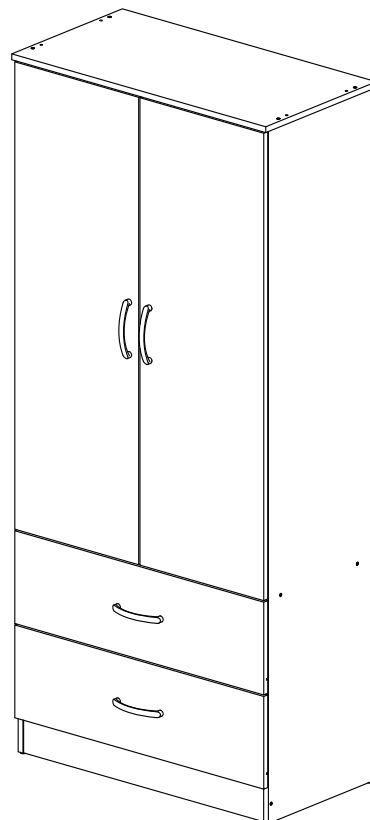

ASSEMBLY INSTRUCTIONS

383-000043

IMPORTANT

PLEASE READ BEFORE YOU CONTINUE FURTHER

1. MATERIAL USE LAMINATED PARTICLE BOARD, TO CLEAN USE SOFT, DRY CLOTH.
2. DO NOT USE DETERGENT OR CHEMICAL AVOID CONTACT WITH WATER AND DIRECT SUNLIGHT.
3. TO BE ASSEMBLED ON A SOFT, DRY, CLEAN SMOOTH SURFACE.
4. DO NOT USE ANY TOOLS OTHER THAN THOSE SHOWN.
5. USE OF POWER TOOLS TO ASSEMBLE THIS PRODUCT WILL INVALIDATE ANY CLAIM AND MAY DAMAGE THIS PRODUCT MAKING IT UNSAFE.
6. BEFORE STARTING ASSEMBLY PLEASE VERIFY IF ALL PARTS AND HARDWARE ARE INCLUDED.

HARDWARE LIST			QTY (pcs)
DH5		Soft Closing Hinges 5/8	4 Sets
DW4		Wood Dowel 6 x 25mm	40
HD6		Plastic Handle 128mm	4
HSP30		Hanging Steel Pipe 19mm x 769mm	1
LG1		Leg Pin	4
MF2		Nail	55 (+3)
MN2		Mini Fix 15mm	4 Sets
PF2		Single Plastic Cap	8
PF11		Small L Bracket	1
SC3		Screw M3.5 x 14mm	70
SC13		Screw M4 x 30mm	8
SC18		Screw M4 x 38mm	8
SC25		FH Screw M5 x 40mm	14
SK2		Round Sticker	14
SL5		Drawer Metal Slide 300mm	2 Sets

Parts List		QTY
A	Top Panel	1 pc
B	Side Panel (L)	1 pc
C	Side Panel (R)	1 pc
D	Door Panel	2 pcs
E	Drawer Front Panel	2 pcs
F	Drawer Side Panel (L)	2 pcs
G	Drawer Side Panel (R)	2 pcs
H	Shelf Panel	1 pc
I	Bottom Crossbar	2 pcs
J	Small Crossbar	1 pc
K	Drawer Back Board	2 pcs
L	Drawer Crossbar	2 pcs
M	Top Crossbar	1 pc
N	Backboard	2 pcs
O	Drawer Bottom Panel	2 pcs