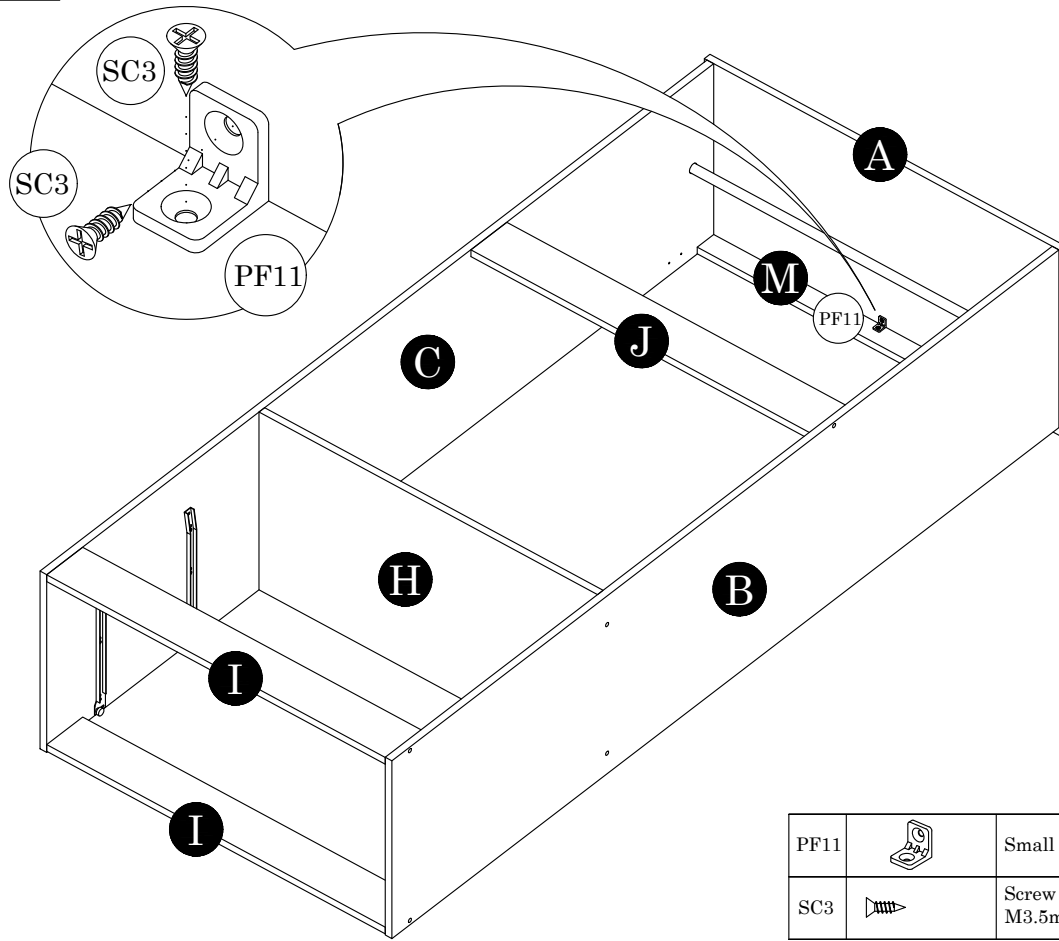

Parts List		QTY
A	Top Panel	1 pc
B	Side Panel (L)	1 pc
C	Side Panel (R)	1 pc
D	Door Panel	2 pcs
E	Drawer Front Panel	2 pcs
F	Drawer Side Panel (L)	2 pcs
G	Drawer Side Panel (R)	2 pcs
H	Shelf Panel	1 pc
I	Bottom Crossbar	2 pcs
J	Small Crossbar	1 pc
K	Drawer Back Board	2 pcs
L	Drawer Crossbar	2 pcs
M	Top Crossbar	1 pc
N	Backboard	2 pcs
O	Drawer Bottom Panel	2 pcs

STEP 1

DW4		Wood Dowel 6 x 25mm	16
HD6		Handle 128mm	2
MN2		Mini Fix 15mm	4 Sets
SC13		Screw M4 x 30mm	4

STEP 2

SC18		Screw M4 x 38mm	8
------	--	--------------------	---

STEP 3

STEP 4

STEP 5

DW4		Wood Dowel 6 x 25mm	20
-----	---	------------------------	----

STEP 6

DW4		Wood Dowel 6 x 25mm	4
SC3		Screw M3.5mm x 14mm	12
SL5		Drawer Metal Slide 300mm	2 Sets

STEP 7

DH5		Soft Closing Hinges 5/8	4 Sets
SC3		Screw M3.5mm x 14mm	8

STEP 8

STEP 9

STEP 10

PF11		Small L Bracket	1
SC3		Screw M3.5mm x 14mm	2

STEP 11

LG1		Leg Pin	4
MF2		Nail	43 (+3)
SC3		Screw M3.5mm x 14mm	12

STEP 12

Insert drawers

DH5		Soft Closing Hinges 5/8	4 Sets
HD6		Plastic Handle 128mm	2
SC13		Screw M4mm x 30mm	4
SC3		Screw M3.5mm x 14mm	16