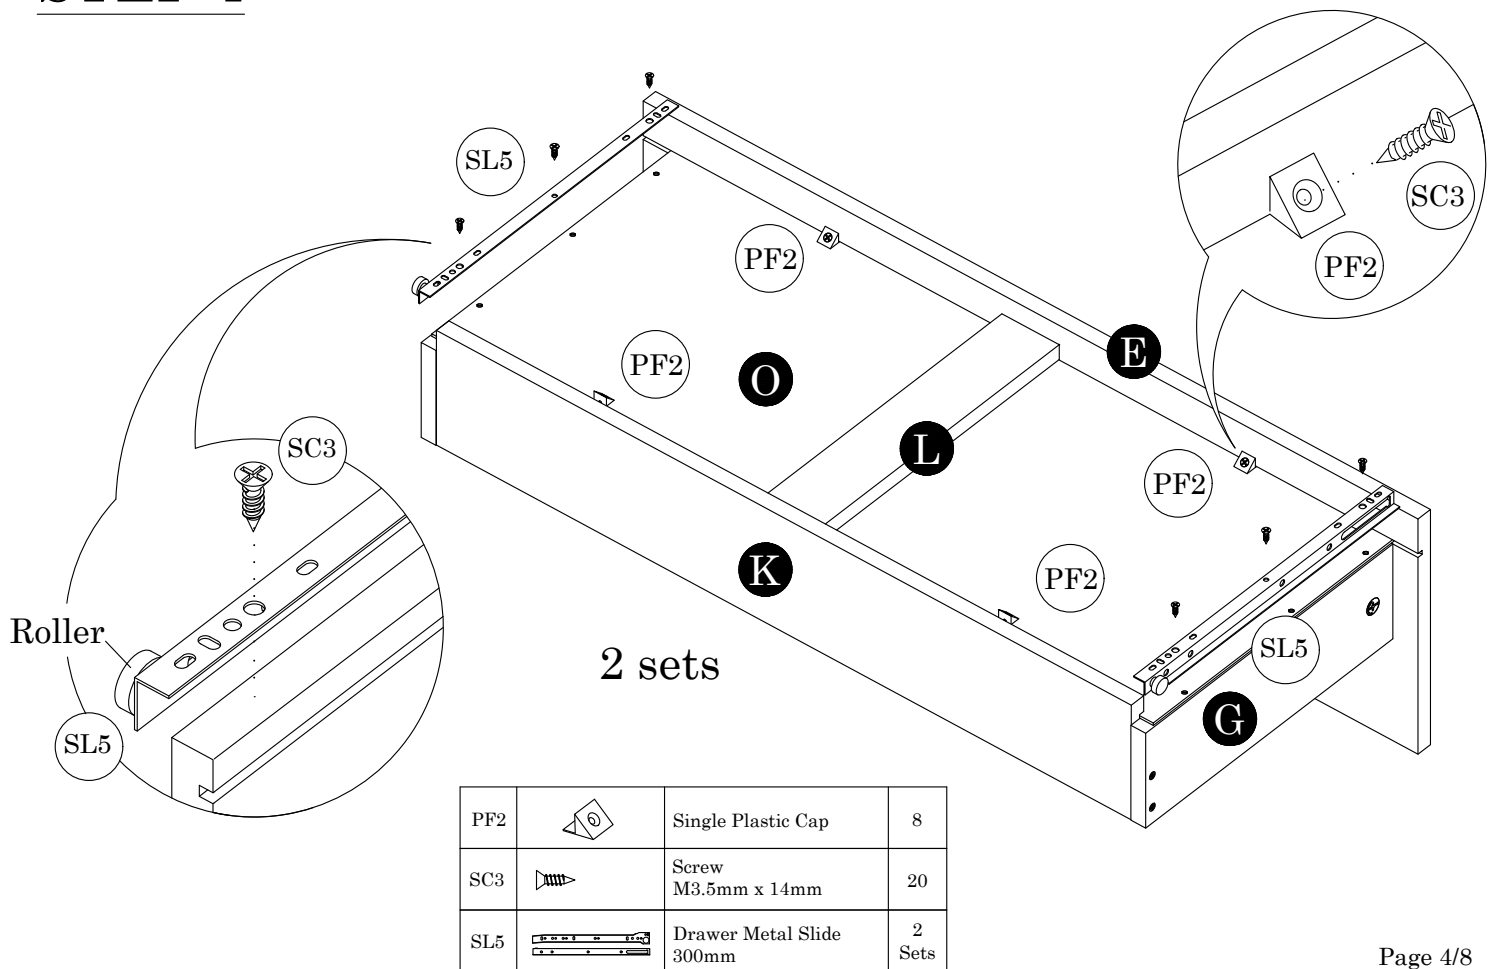

Parts List		QTY
A	Top Panel	1 pc
B	Side Panel (L)	1 pc
C	Side Panel (R)	1 pc
D	Door Panel	2 pcs
E	Drawer Front Panel	2 pcs
F	Drawer Side Panel (L)	2 pcs
G	Drawer Side Panel (R)	2 pcs
H	Shelf Panel	1 pc
I	Bottom Crossbar	2 pcs
J	Small Crossbar	1 pc
K	Drawer Back Board	2 pcs
L	Drawer Crossbar	2 pcs
M	Top Crossbar	1 pc
N	Backboard	2 pcs
O	Drawer Bottom Panel	2 pcs

STEP 1

DW4		Wood Dowel 6 x 25mm	16
HD6		Handle 128mm	2
MN2		Mini Fix 15mm	4 Sets
SC13		Screw M4 x 30mm	4

STEP 2

SC18		Screw M4 x 38mm	8
------	--	--------------------	---

STEP 3

STEP 4

STEP 5

DW4		Wood Dowel 6 x 25mm	20
-----	---	------------------------	----

STEP 6

DW4		Wood Dowel 6 x 25mm	4
SC3		Screw M3.5mm x 14mm	12
SL5		Drawer Metal Slide 300mm	2 Sets

STEP 7

DH5		Soft Closing Hinges 5/8	4 Sets
SC3		Screw M3.5mm x 14mm	8

STEP 8

STEP 9

STEP 10

PF11		Small L Bracket	1
SC3		Screw M3.5mm x 14mm	2