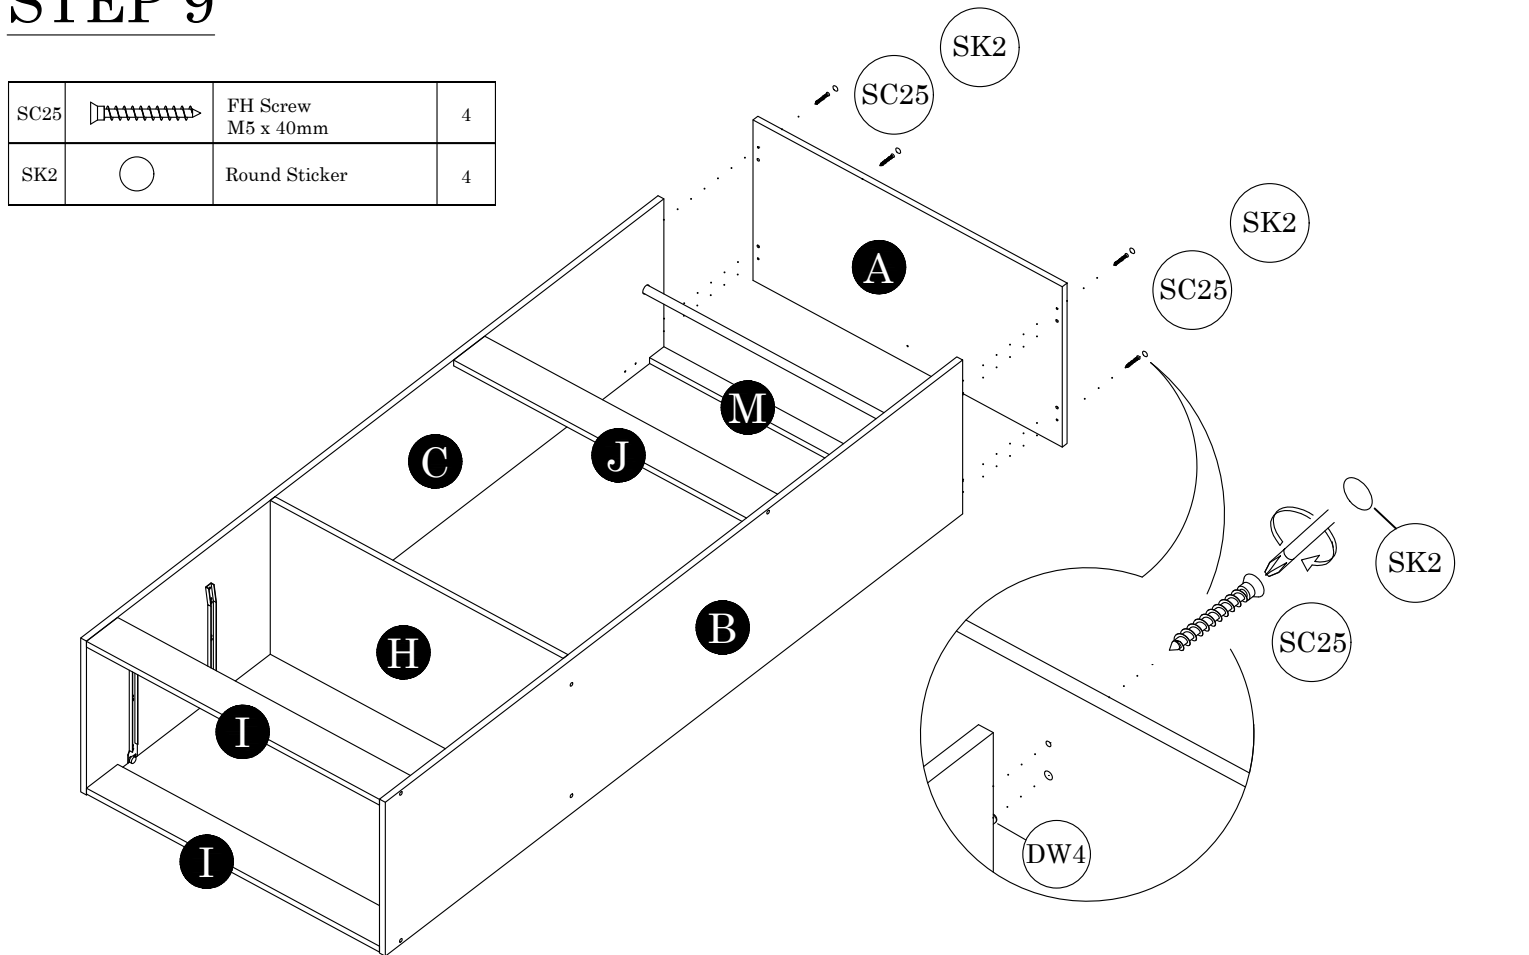

STEP 6

DW4		Wood Dowel 6 x 25mm	4
SC3		Screw M3.5mm x 14mm	12
SL5		Drawer Metal Slide 300mm	2 Sets

STEP 7

DH5		Soft Closing Hinges 5/8	4 Sets
SC3		Screw M3.5mm x 14mm	8

STEP 8

STEP 9

STEP 10

PF11		Small L Bracket	1
SC3		Screw M3.5mm x 14mm	2

STEP 11

LG1		Leg Pin	4
MF2		Nail	43 (+3)
SC3		Screw M3.5mm x 14mm	12

STEP 12

Insert drawers

DH5		Soft Closing Hinges 5/8	4 Sets
HD6		Plastic Handle 128mm	2
SC13		Screw M4mm x 30mm	4
SC3		Screw M3.5mm x 14mm	16