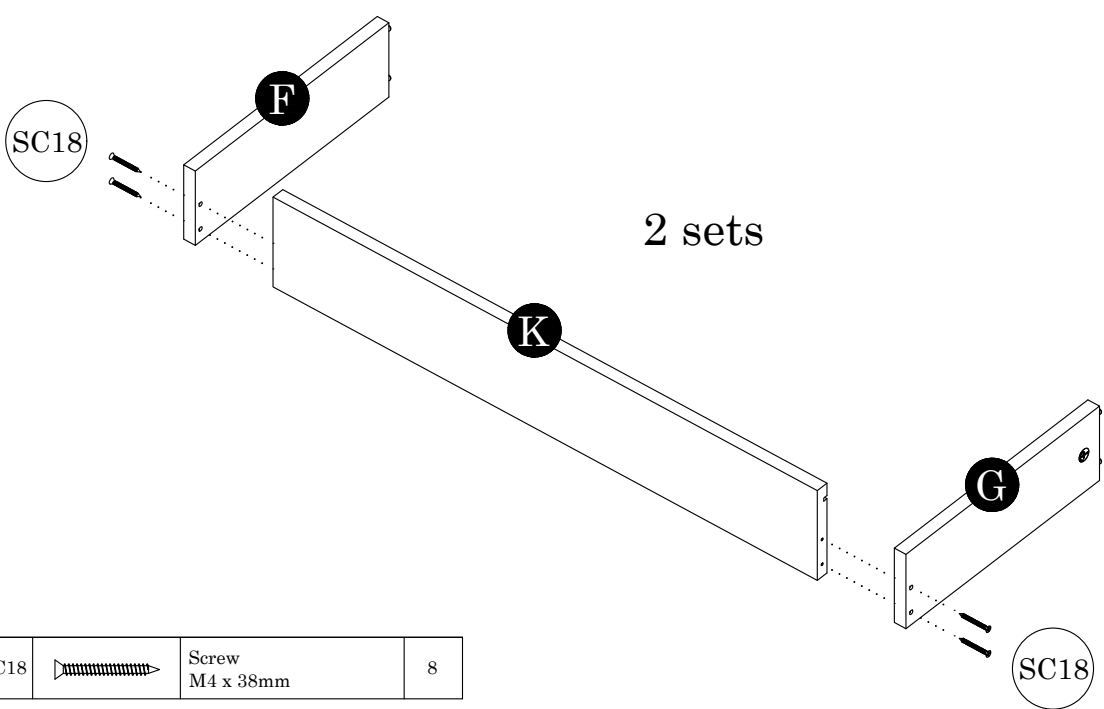

Parts List		QTY
A	Top Panel	1 pc
B	Side Panel (L)	1 pc
C	Side Panel (R)	1 pc
D	Door Panel	2 pcs
E	Drawer Front Panel	2 pcs
F	Drawer Side Panel (L)	2 pcs
G	Drawer Side Panel (R)	2 pcs
H	Shelf Panel	1 pc
I	Bottom Crossbar	2 pcs
J	Small Crossbar	1 pc
K	Drawer Back Board	2 pcs
L	Drawer Crossbar	2 pcs
M	Top Crossbar	1 pc
N	Backboard	2 pcs
O	Drawer Bottom Panel	2 pcs

STEP 1

DW4		Wood Dowel 6 x 25mm	16
HD6		Handle 128mm	2
MN2		Mini Fix 15mm	4 Sets
SC13		Screw M4 x 30mm	4

STEP 2

SC18		Screw M4 x 38mm	8
------	--	--------------------	---

STEP 3

STEP 4

STEP 5

DW4		Wood Dowel 6 x 25mm	20
-----	---	------------------------	----