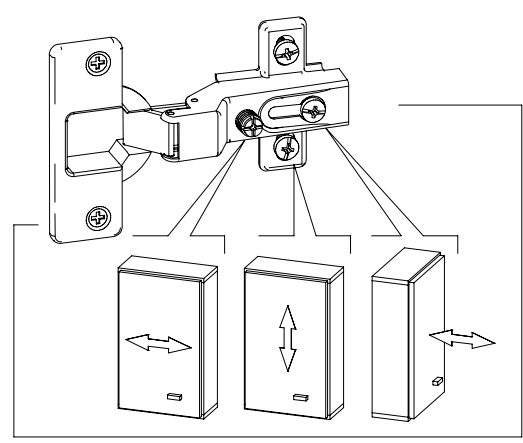

1x
S33652

2x
S30157