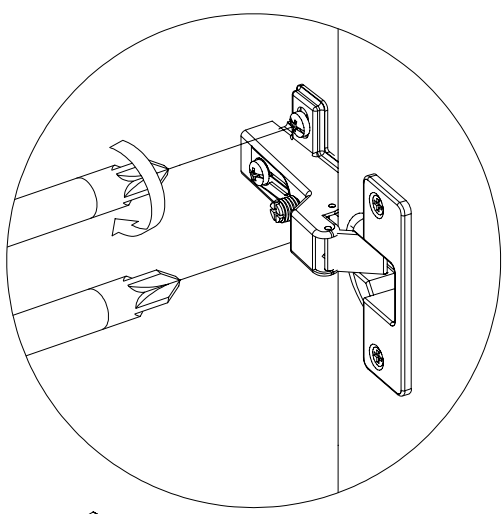

1x
S33652

2x
S30157