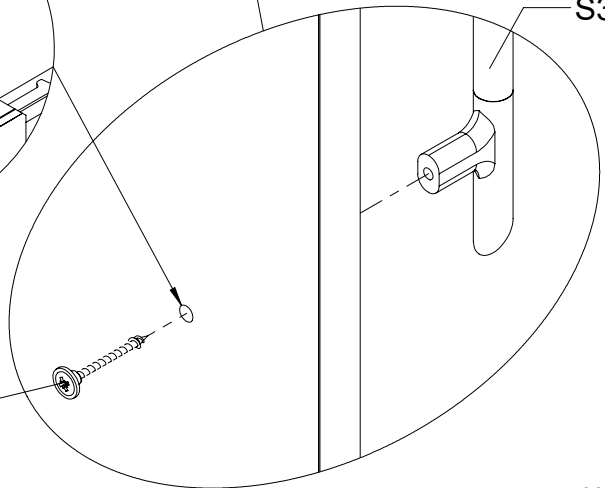

1x
S33652

2x
S30157