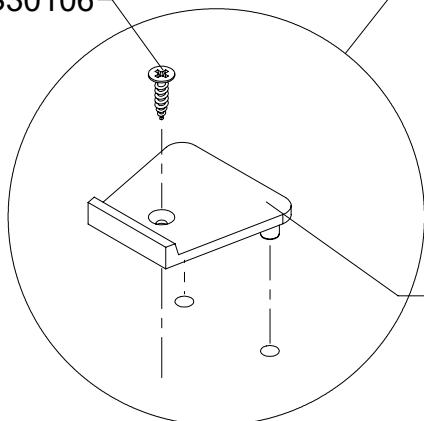

48x
S31299

18

1x
S36124

max
25 kg

1x
S30106

1x
S36106

19

-EN- Before suspending or fixing furniture to the wall (in order to prevent falling over), check the type and strength of the wall. Select wall plugs and screws appropriate for the given type of the wall. In the case of doubts, contact a specialist. The installation must be performed by a competent person. **WARNING!!! If the raw/plugs with screws are attached to the product, then they are intended only for wall.**