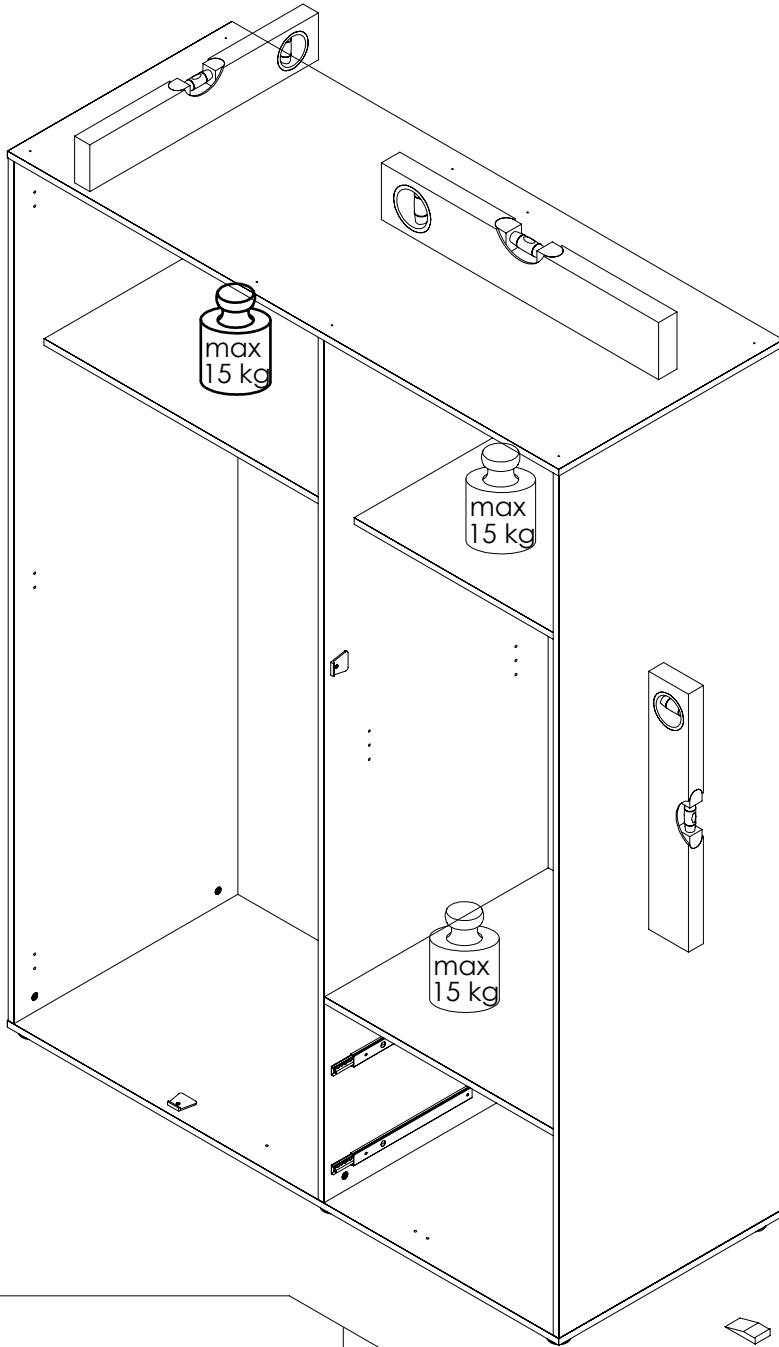

48x
S31299

18

1x
S36124

max
25 kg

1x
S30106

1x
S36106

19

-EN- Before suspending or fixing furniture to the wall (in order to prevent falling over), check the type and strength of the wall. Select wall plugs and screws appropriate for the given type of the wall. In the case of doubts, contact a specialist. The installation must be performed by a competent person. **WARNING!!! If the raw/plugs with screws are attached to the product, then they are intended only for wall.**