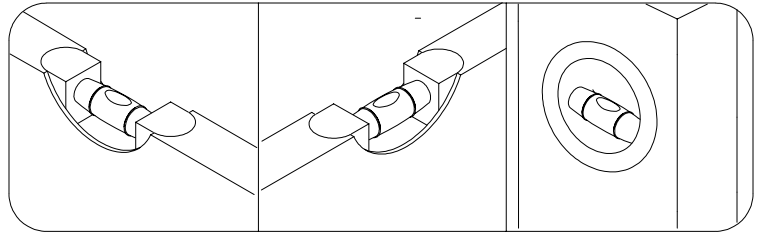

48x
S31299

18

1x
S36124

max
25 kg

1x
S30106

1x
S36106

19

-EN- Before suspending or fixing furniture to the wall (in order to prevent falling over), check the type and strength of the wall. Select wall plugs and screws appropriate for the given type of the wall. In the case of doubts, contact a specialist. The installation must be performed by a competent person. **WARNING!!! If the raw/plugs with screws are attached to the product, then they are intended only for wall.**