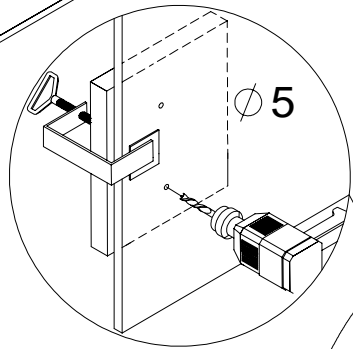

1x
S33652

2x
S30157