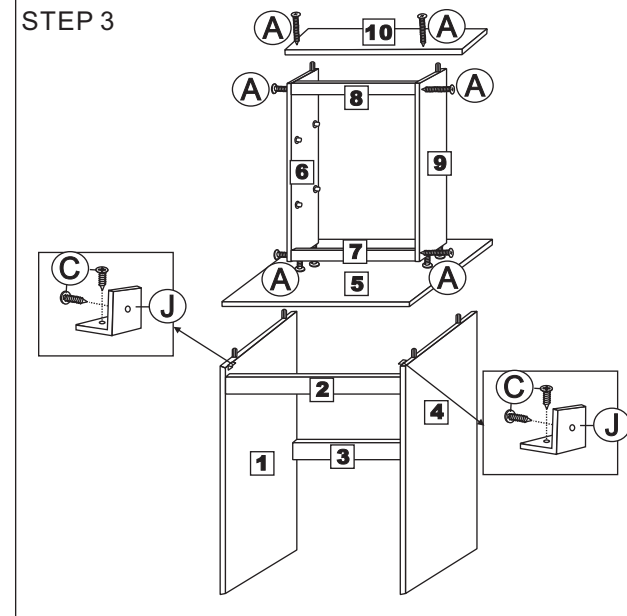

**249-00026**

Assembly Instruction

NO	HARDWARE LIST	QTY
A	M4X45MM screw	22
B	M4X25MM screw	2
C	M3.5X14MM screw	34
D	Wood Dowel (M8x25)	12
E	Leg Pin	8
F	Handle	1
G	M4X32MM screw	4
H	Mini Fit	2 sets
I	Nail (18mm)	30
J	L Bracket	4
K	Plastic Shelf Support	8
L	Runner Slide	1 set
M	Drawer Slide 12"	1 set