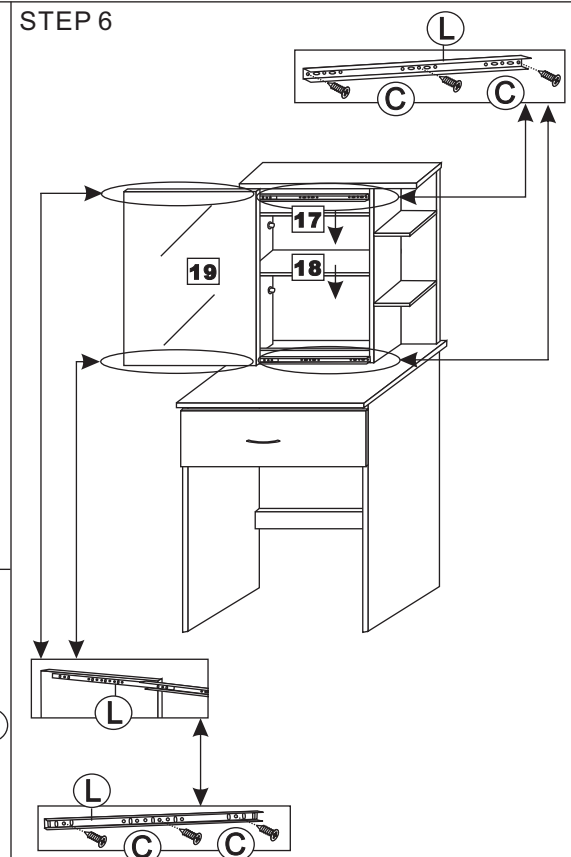

**249-00026**

Assembly Instruction

NO	HARDWARE LIST	QTY
A	M4X45MM screw	22
B	M4X25MM screw	2
C	M3.5X14MM screw	34
D	Wood Dowel (M8x25)	12
E	Leg Pin	8
F	Handle	1
G	M4X32MM screw	4
H	Mini Fit	2 sets
I	Nail (18mm)	30
J	L Bracket	4
K	Plastic Shelf Support	8
L	Runner Slide	1 set
M	Drawer Slide 12"	1 set