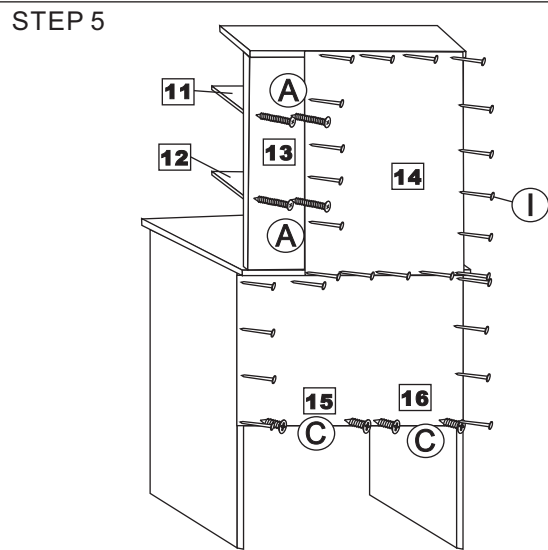

**249-00026**

Assembly Instruction

NO	HARDWARE LIST	QTY
A	M4X45MM screw	22
B	M4X25MM screw	2
C	M3.5X14MM screw	34
D	Wood Dowel (M8x25)	12
E	Leg Pin	8
F	Handle	1
G	M4X32MM screw	4
H	Mini Fit	2 sets
I	Nail (18mm)	30
J	L Bracket	4
K	Plastic Shelf Support	8
L	Runner Slide	1 set
M	Drawer Slide 12"	1 set