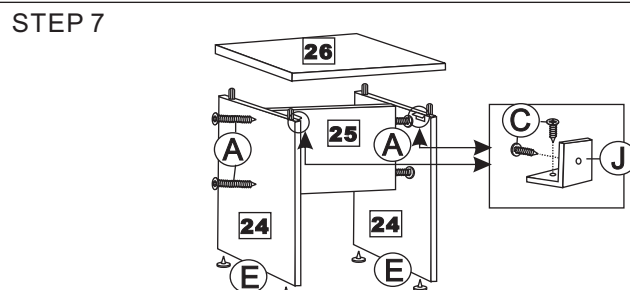

**249-00026**

Assembly Instruction

NO	HARDWARE LIST	QTY
A	M4X45MM screw	22
B	M4X25MM screw	2
C	M3.5X14MM screw	34
D	Wood Dowel (M8x25)	12
E	Leg Pin	8
F	Handle	1
G	M4X32MM screw	4
H	Mini Fit	2 sets
I	Nail (18mm)	30
J	L Bracket	4
K	Plastic Shelf Support	8
L	Runner Slide	1 set
M	Drawer Slide 12"	1 set