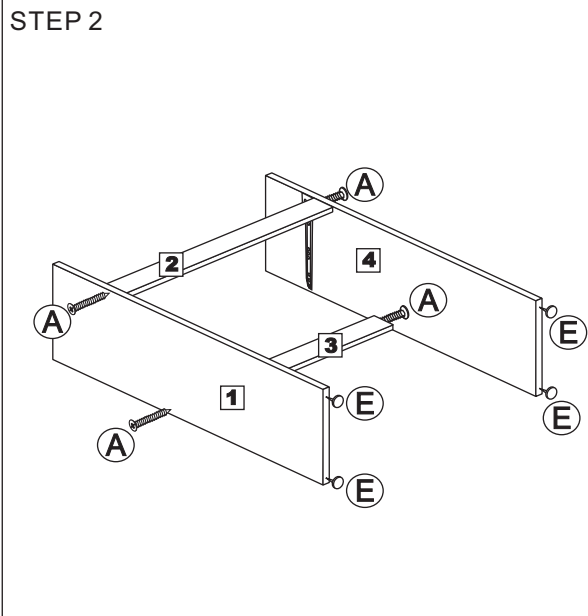

**249-00026**

Assembly Instruction

NO	HARDWARE LIST	QTY
A	M4X45MM screw	22
B	M4X25MM screw	2
C	M3.5X14MM screw	34
D	Wood Dowel (M8x25)	12
E	Leg Pin	8
F	Handle	1
G	M4X32MM screw	4
H	Mini Fit	2 sets
I	Nail (18mm)	30
J	L Bracket	4
K	Plastic Shelf Support	8
L	Runner Slide	1 set
M	Drawer Slide 12"	1 set