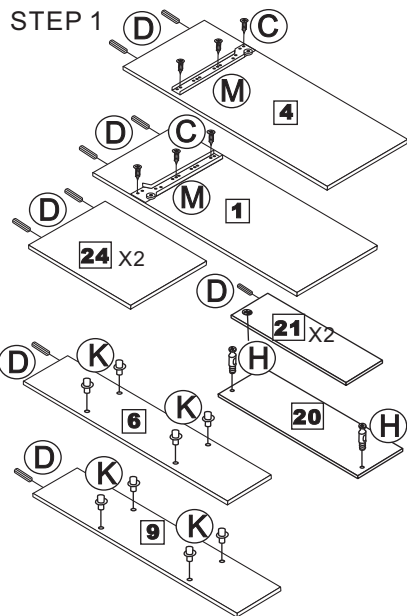

**249-00026**

Assembly Instruction

NO	HARDWARE LIST	QTY
A	M4X45MM screw	22
B	M4X25MM screw	2
C	M3.5X14MM screw	34
D	Wood Dowel (M8x25)	12
E	Leg Pin	8
F	Handle	1
G	M4X32MM screw	4
H	Mini Fit	2 sets
I	Nail (18mm)	30
J	L Bracket	4
K	Plastic Shelf Support	8
L	Runner Slide	1 set
M	Drawer Slide 12"	1 set