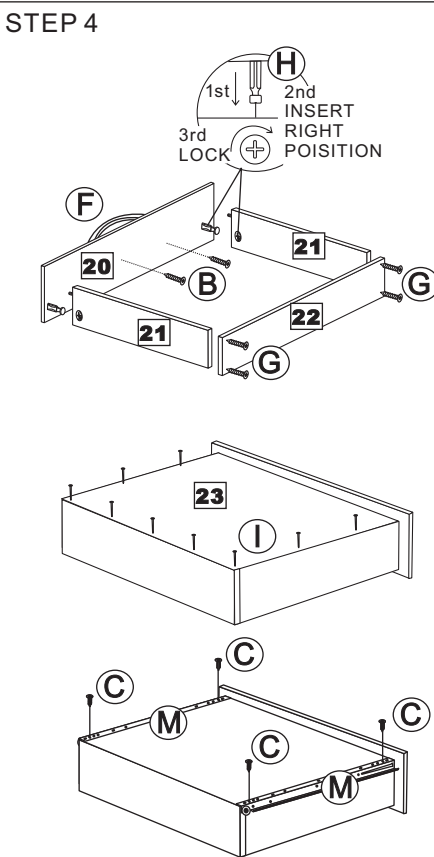

**249-00026**

Assembly Instruction

NO	HARDWARE LIST	QTY
A	M4X45MM screw	22
B	M4X25MM screw	2
C	M3.5X14MM screw	34
D	Wood Dowel (M8x25)	12
E	Leg Pin	8
F	Handle	1
G	M4X32MM screw	4
H	Mini Fit	2 sets
I	Nail (18mm)	30
J	L Bracket	4
K	Plastic Shelf Support	8
L	Runner Slide	1 set
M	Drawer Slide 12"	1 set