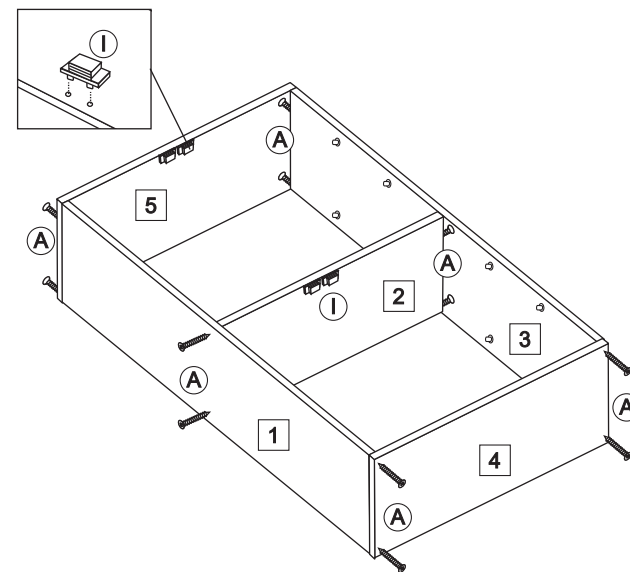

249-000018

Assembly Instruction

NO	HARDWARE LIST	QTY
A	M4X32MM screw 	12
B	M4X25MM screw 	4
C	M3.5X14MM screw 	36
D	Nail 	38
E	Handle 	4
F	Plastic Shelf Support 	20
G	Door Holder 	8
H	Leg 	4
I	Magnet 	4
J	Magnet Plate 	4

STEP 1

STEP 2

STEP 3

STEP 4

complete