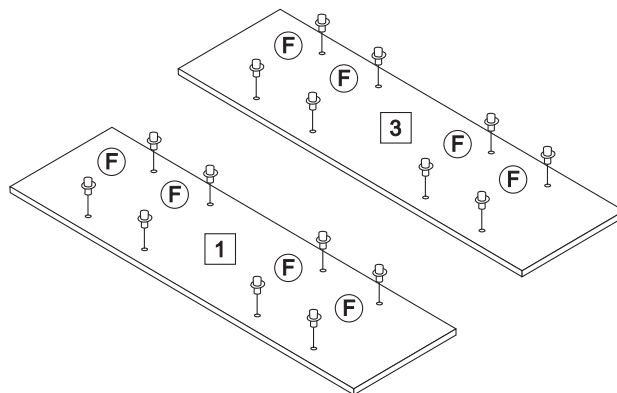

249-000018

Assembly Instruction

NO	HARDWARE LIST	QTY
A	M4X32MM screw 	12
B	M4X25MM screw 	4
C	M3.5X14MM screw 	36
D	Nail 	38
E	Handle 	4
F	Plastic Shelf Support 	20
G	Door Holder 	8
H	Leg 	4
I	Magnet 	4
J	Magnet Plate 	4

STEP 1

STEP 2

STEP 3

STEP 4

complete