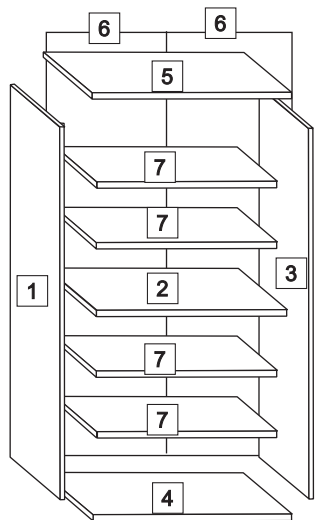

249-000018

Assembly Instruction

NO	HARDWARE LIST	QTY
A	M4X32MM screw 	12
B	M4X25MM screw 	4
C	M3.5X14MM screw 	36
D	Nail 	38
E	Handle 	4
F	Plastic Shelf Support 	20
G	Door Holder 	8
H	Leg 	4
I	Magnet 	4
J	Magnet Plate 	4

STEP 1

STEP 2

STEP 3

STEP 4

complete