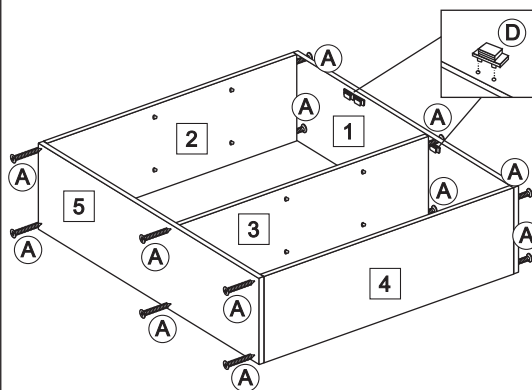

STEP 1

STEP 2

STEP 4

STEP 3

Complete

Model:888
Assembly Instruction

NO	HARDWARE LIST	QTY
A	M4X32MM screw	12
B	M4X25MM screw	3
C	M5X14MM screw	35
D	Magnet	3
E	Magnet Plate	3
F	Plastic Shelf Support	19
G	Door Holder	6
H	Handle	3
I	Nail	30
J	Plastic Leg	5

STEP 1

STEP 2

STEP 4

STEP 3

Complete