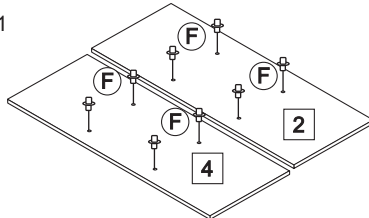

249-000006
Assembly Instruction

NO	HARDWARE LIST	QTY
A	M4X32MM screw	12
B	M4X25MM screw	3
C	M5X14MM screw	35
D	Magnet	3
E	Magnet Plate	3
F	Plastic Shelf Support	19
G	Door Holder	6
H	Handle	3
I	Nail	30
J	Plastic Leg	5

STEP 1

STEP 2

STEP 4

STEP 3

Complete

Model:888
Assembly Instruction

NO	HARDWARE LIST	QTY
A	M4X32MM screw	12
B	M4X25MM screw	3
C	M5X14MM screw	35
D	Magnet	3
E	Magnet Plate	3
F	Plastic Shelf Support	19
G	Door Holder	6
H	Handle	3
I	Nail	30
J	Plastic Leg	5

STEP 1

STEP 2

STEP 4

STEP 3

Complete