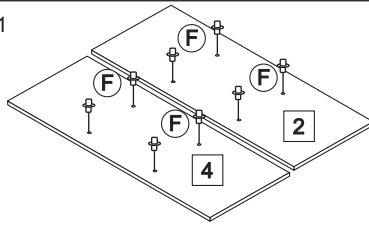

249-000006
Assembly Instruction

NO	HARDWARE LIST	QTY
A	M4X32MM screw	12
B	M4X25MM screw	3
C	M5X14MM screw	35
D	Magnet	3
E	Magnet Plate	3
F	Plastic Shelf Support	19
G	Door Holder	6
H	Handle	3
I	Nail	30
J	Plastic Leg	5

STEP 1

STEP 2

STEP 4

STEP 3

Complete

Model:888
Assembly Instruction

NO	HARDWARE LIST	QTY
A	M4X32MM screw	12
B	M4X25MM screw	3
C	M5X14MM screw	35
D	Magnet	3
E	Magnet Plate	3
F	Plastic Shelf Support	19
G	Door Holder	6
H	Handle	3
I	Nail	30
J	Plastic Leg	5