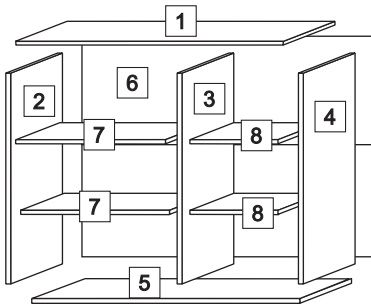

STEP 1

STEP 2

STEP 4

STEP 3

Complete

Model:888
Assembly Instruction

NO	HARDWARE LIST	QTY
A	M4X32MM screw	12
B	M4X25MM screw	3
C	M5X14MM screw	35
D	Magnet	3
E	Magnet Plate	3
F	Plastic Shelf Support	19
G	Door Holder	6
H	Handle	3
I	Nail	30
J	Plastic Leg	5

STEP 1

STEP 2

STEP 4

STEP 3

Complete