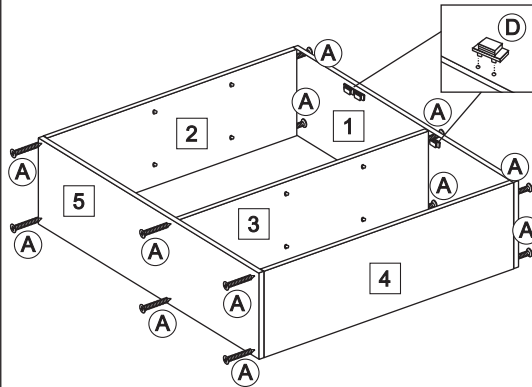

249-000006
Assembly Instruction

NO	HARDWARE LIST	QTY
A	M4X32MM screw	12
B	M4X25MM screw	3
C	M5X14MM screw	35
D	Magnet	3
E	Magnet Plate	3
F	Plastic Shelf Support	19
G	Door Holder	6
H	Handle	3
I	Nail	30
J	Plastic Leg	5

STEP 1

STEP 2

STEP 4

STEP 3

Complete

Model:888
Assembly Instruction

NO	HARDWARE LIST	QTY
A	M4X32MM screw	12
B	M4X25MM screw	3
C	M5X14MM screw	35
D	Magnet	3
E	Magnet Plate	3
F	Plastic Shelf Support	19
G	Door Holder	6
H	Handle	3
I	Nail	30
J	Plastic Leg	5