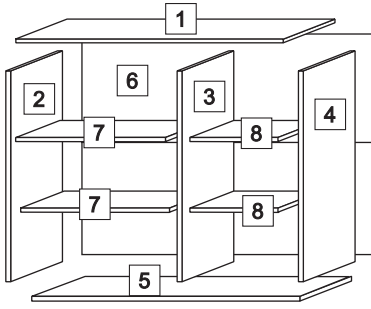

249-000006
Assembly Instruction

NO	HARDWARE LIST	QTY
A	M4X32MM screw	12
B	M4X25MM screw	3
C	M5X14MM screw	35
D	Magnet	3
E	Magnet Plate	3
F	Plastic Shelf Support	19
G	Door Holder	6
H	Handle	3
I	Nail	30
J	Plastic Leg	5

STEP 1

STEP 2

STEP 4

STEP 3

Complete

Model:888
Assembly Instruction

NO	HARDWARE LIST	QTY
A	M4X32MM screw	12
B	M4X25MM screw	3
C	M5X14MM screw	35
D	Magnet	3
E	Magnet Plate	3
F	Plastic Shelf Support	19
G	Door Holder	6
H	Handle	3
I	Nail	30
J	Plastic Leg	5