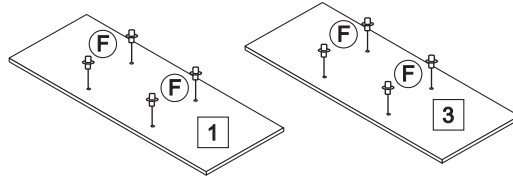

249-000001
Assembly Instruction

NO	HARDWARE LIST	QTY
A	M4X32MM screw	8
B	M4X25MM screw	2
C	M5X14MM screw	26
D	Magnet	2
E	Magnet Plate	2
F	Plastic Shelf Support	10
G	Door Holder	4
H	Handle	2
I	Nail	23
J	Plastic Leg	4

STEP 1

STEP 2

STEP 3

STEP 4

Complete

Model:88
Assembly Instruction

NO	HARDWARE LIST	QTY
A	M4X32MM screw	8
B	M4X25MM screw	2
C	M5X14MM screw	26
D	Magnet	2
E	Magnet Plate	2
F	Plastic Shelf Support	10
G	Door Holder	4
H	Handle	2
I	Nail	23
J	Plastic Leg	4

STEP 1

STEP 2

STEP 3

STEP 4

Complete