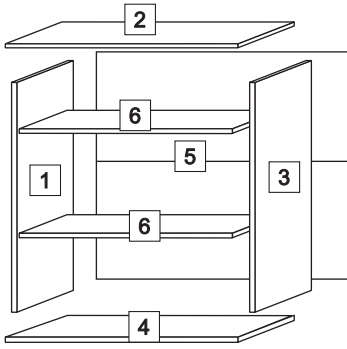

249-000001
Assembly Instruction

NO	HARDWARE LIST	QTY
A	M4X32MM screw	8
B	M4X25MM screw	2
C	M5X14MM screw	26
D	Magnet	2
E	Magnet Plate	2
F	Plastic Shelf Support	10
G	Door Holder	4
H	Handle	2
I	Nail	23
J	Plastic Leg	4

STEP 1

STEP 2

STEP 3

STEP 4

Complete

Model:88
Assembly Instruction

NO	HARDWARE LIST	QTY
A	M4X32MM screw	8
B	M4X25MM screw	2
C	M5X14MM screw	26
D	Magnet	2
E	Magnet Plate	2
F	Plastic Shelf Support	10
G	Door Holder	4
H	Handle	2
I	Nail	23
J	Plastic Leg	4