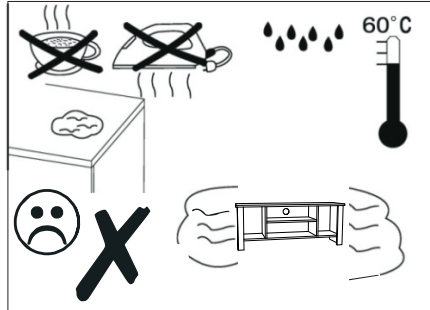

197-000200

Instruction Manual

A03	32x	A04	32x	A09	32x
					
*8x30 mm				*3.5x50 mm	

Important information
Read carefully.
Keep this information for further reference.

GB WARNING

Serious or fatal crushing injuries can occur from furniture tip-over. To prevent this furniture from tipping over it must be permanently fixed to the wall.

Fixing devices for the wall are not included since different wall materials require different types of fixing devices. Use fixing devices suitable for the walls in your home. For advice on suitable fixing systems, contact your local specialized dealer.