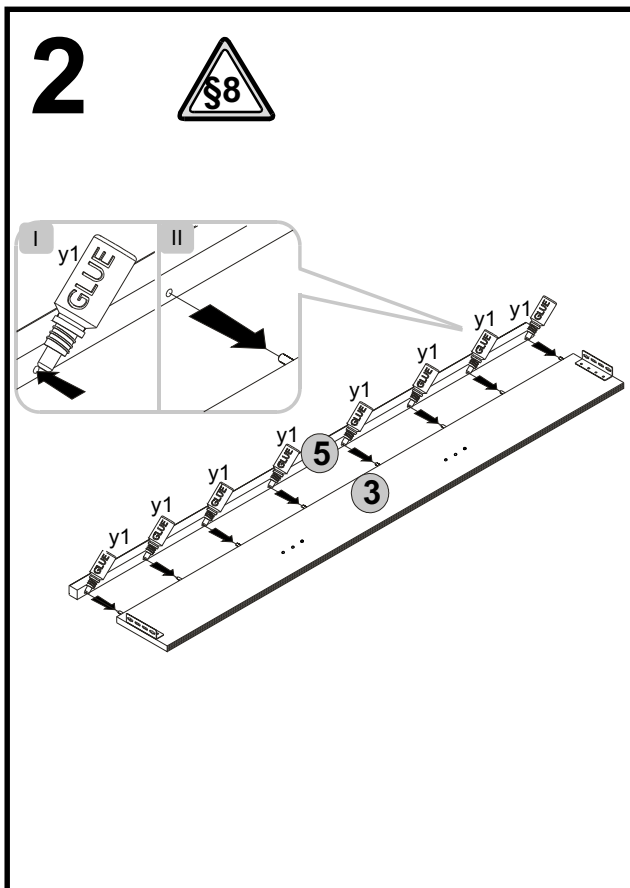

195-000042

S128-LOZ/160(KAPKAC)

A	C	B	D
1	1678x375	S128-060	1/3
2	1676x960	S128-061N	2/3
3	2000x260	S128-160N	3/3
4	1603x200	S128-180	3/3
5	2000x36	VS1-408/A	3/3

4

5