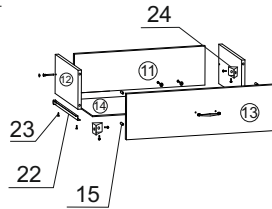

### Details

1. Shelf - 868x448mm - 2 pcs.
2. Stand - 1950x448mm - 1 pcs.
3. Stand - 1950x448mm - 1 pcs.
4. Stand - 1857x448mm - 1 pcs.
- 5-Door - 1569x297mm - 1 pcs.
- 5-Door - 1569x297mm - 1 pcs.
6. Door - 1887x297mm - 1 pcs.
7. Rear wall - 1885x298 (Wood fiber board) - 3pcs.
8. Anther - 868x60mm - 1 pcs.
9. Shelf - 276x448mm - 4 pcs.
10. Shelf - 576x448mm - 1 pcs.
11. The rear wall of the drawer - 519x100mm - 2 pcs.
12. Side of drawer - 400x100mm - 4 pcs.
13. The facade of drawer - 156x597mm - 2 pcs.
14. The bottom of the drawer - 548x407mm (Wood fiber board) - 2 pcs.

### Fittings

15. The dowel 8x30 - 8 pcs.
16. Confirmate 6,3x50 - 38 pcs.
17. The key for Confirmate - 1 pcs.
18. Door knob 96mm - 5 pcs.
19. Screw 4x35 - 10 pcs.
20. Washer for screw - 10 pcs.
21. Blanket for Confirmate- 30 pcs.
22. Roller guides 400mm - 2 set.
23. Screw 3,5x16 - 66 pcs.
24. Corner from plastic - 4 pcs.
25. Outer loop - 6 pcs.
26. Half loop - 3 pcs.
27. Pipe fasteners - 2 pcs.
28. Nail 1,4x20 - 60 pcs.
29. The pipe is decorative 565mm - 1 pcs.
30. The foot for the cabinet - 4 pcs.
31. Profile for Wood fiber board- 1850mm - 1 pcs.
32. Hexagon key d3 - 1 pcs.