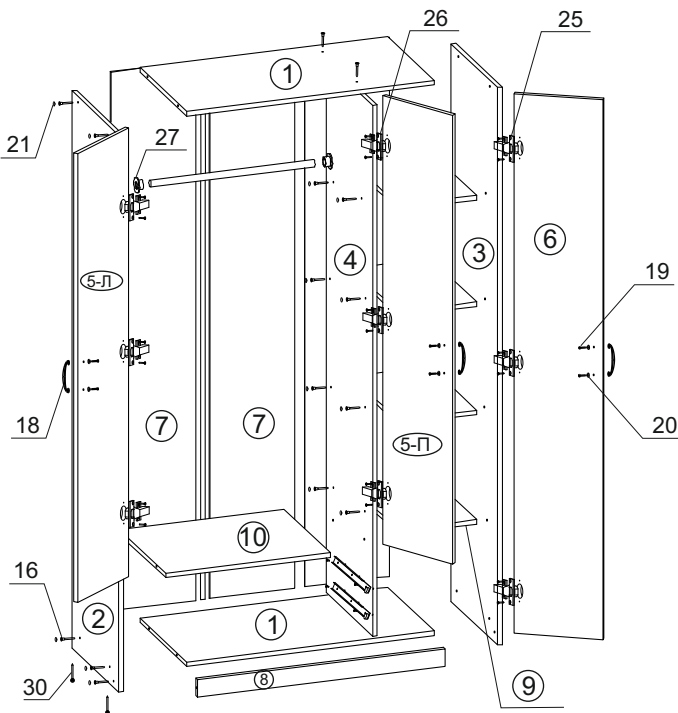

### Details

1. Shelf - 868x448mm - 2 pcs.
2. Stand - 1950x448mm - 1 pcs.
3. Stand - 1950x448mm - 1 pcs.
4. Stand - 1857x448mm - 1 pcs.
- 5-Door - 1569x297mm - 1 pcs.
- 5-Door - 1569x297mm - 1 pcs.
6. Door - 1887x297mm - 1 pcs.
7. Rear wall - 1885x298 (Wood fiber board) - 3pcs.
8. Anther - 868x60mm - 1 pcs.
9. Shelf - 276x448mm - 4 pcs.
10. Shelf - 576x448mm - 1 pcs.
11. The rear wall of the drawer - 519x100mm - 2 pcs.
12. Side of drawer - 400x100mm - 4 pcs.
13. The facade of drawer - 156x597mm - 2 pcs.
14. The bottom of the drawer - 548x407mm (Wood fiber board) - 2 pcs.

### Fittings

15. The dowel 8x30 - 8 pcs.
16. Confirmate 6,3x50 - 38 pcs.
17. The key for Confirmate - 1 pcs.
18. Door knob 96mm - 5 pcs.
19. Screw 4x35 - 10 pcs.
20. Washer for screw - 10 pcs.
21. Blanket for Confirmate- 30 pcs.
22. Roller guides 400mm - 2 set.
23. Screw 3,5x16 - 66 pcs.
24. Corner from plastic - 4 pcs.
25. Outer loop - 6 pcs.
26. Half loop - 3 pcs.
27. Pipe fasteners - 2 pcs.
28. Nail 1,4x20 - 60 pcs.
29. The pipe is decorative 565mm - 1 pcs.
30. The foot for the cabinet - 4 pcs.
31. Profile for Wood fiber board- 1850mm - 1 pcs.
32. Hexagon key d3 - 1 pcs.