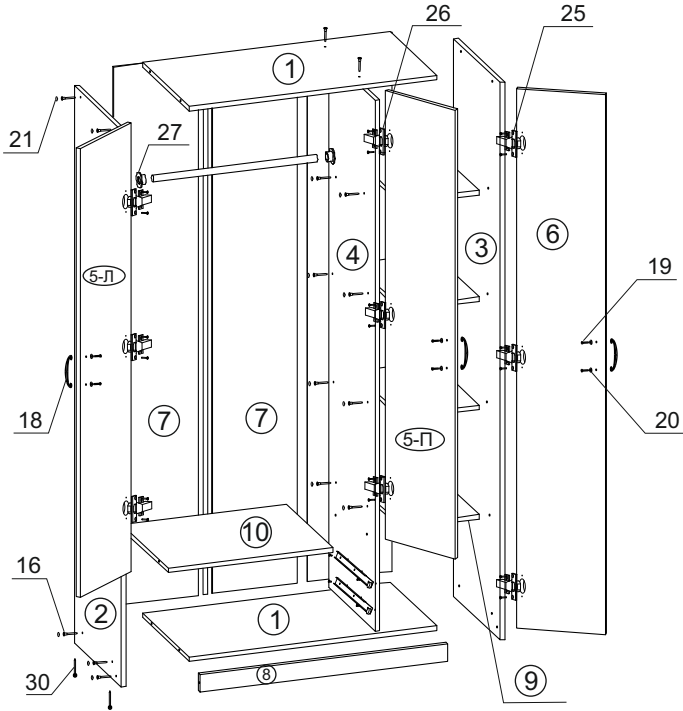

## Wardrobe "Shkaf-13"

### Details

1. Shelf - 868x448mm - 2 pcs.
2. Stand - 1950x448mm - 1 pcs.
3. Stand - 1950x448mm - 1 pcs.
4. Stand - 1857x448mm - 1 pcs.
- 5-Door - 1569x297mm - 1 pcs.
- 5-Door - 1569x297mm - 1 pcs.
6. Door - 1887x297mm - 1 pcs.
7. Rear wall - 1885x298 (Wood fiber board) - 3pcs.
8. Anther - 868x60mm - 1 pcs.
9. Shelf - 276x448mm - 4 pcs.
10. Shelf - 576x448mm - 1 pcs.
11. The rear wall of the drawer - 519x100mm - 2 pcs.
12. Side of drawer - 400x100mm - 4 pcs.
13. The facade of drawer - 156x597mm - 2 pcs.
14. The bottom of the drawer - 548x407mm (Wood fiber board) - 2 pcs.

### Fittings

15. The dowel 8x30 - 8 pcs.
16. Confirmate 6,3x50 - 38 pcs.
17. The key for Confirmate - 1 pcs.
18. Door knob 96mm - 5 pcs.
19. Screw 4x35 - 10 pcs.
20. Washer for screw - 10 pcs.
21. Blanket for Confirmate- 30 pcs.
22. Roller guides 400mm - 2 set.
23. Screw 3,5x16 - 66 pcs.
24. Corner from plastic - 4 pcs.
25. Outer loop - 6 pcs.
26. Half loop - 3 pcs.
27. Pipe fasteners - 2 pcs.
28. Nail 1,4x20 - 60 pcs.
29. The pipe is decorative 565mm - 1 pcs.
30. The foot for the cabinet - 4 pcs.
31. Profile for Wood fiber board- 1850mm - 1 pcs.
32. Hexagon key d3 - 1 pcs.