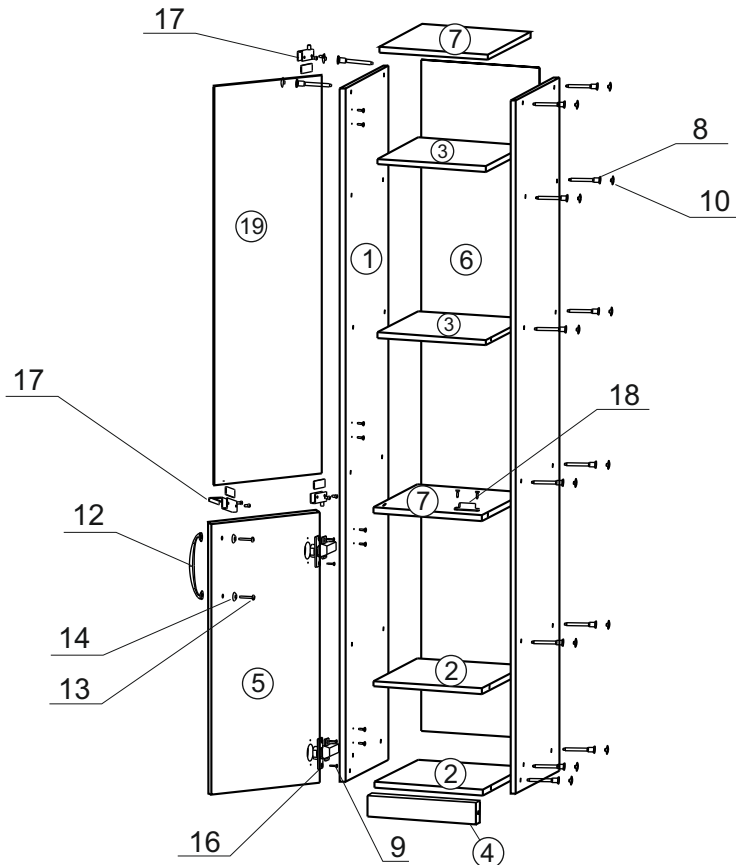

Bookcase

Details

1. Stand - 1950x350mm - 2 pcs.
2. Shelf - 350x318mm - 2 pcs.
3. Shelf - 330x318mm - 2 pcs.
4. Anther- 318x60mm - 1 pcs.
5. Door - 760x 346mm - 1 pcs.
6. Rear wall - 1885x345mm (Wood fiber board) - 1 pcs.
7. Shelf - 350x318mm - 2 pcs.

Fittings

8. Confirmate 6,3x50 - 26 pcs.
9. Screw 3,5x16 - 12 pcs.
10. Blanket for Confirmate - 26 pcs.
11. The key for Confirmate - 1 pcs.
12. Door knob 96 mm - 1 pcs.
13. Screw 4x25 - 2 pcs.
14. Washer for screw - 2 pcs.
15. Nail 1,4x20 - 30 pcs.
16. Outer loop - 2 pcs.
17. Hinge for glass - 2 pcs.
17. Handle on glass - 1 pcs.
18. Magnet - 1 pcs.

Glass:

19. Doors are glassi - 1100x308mm - 1 pcs.

Bookcase

Details

1. Stand - 1950x350mm - 2 pcs.
2. Shelf - 350x318mm - 2 pcs.
3. Shelf - 330x318mm - 2 pcs.
4. Anther- 318x60mm - 1 pcs.
5. Door - 760x 346mm - 1 pcs.
6. Rear wall - 1885x345mm (Wood fiber board) - 1 pcs.
7. Shelf - 350x318mm - 2 pcs.

Glass:

19. Doors are glassi - 1100x308mm - 1 pcs.