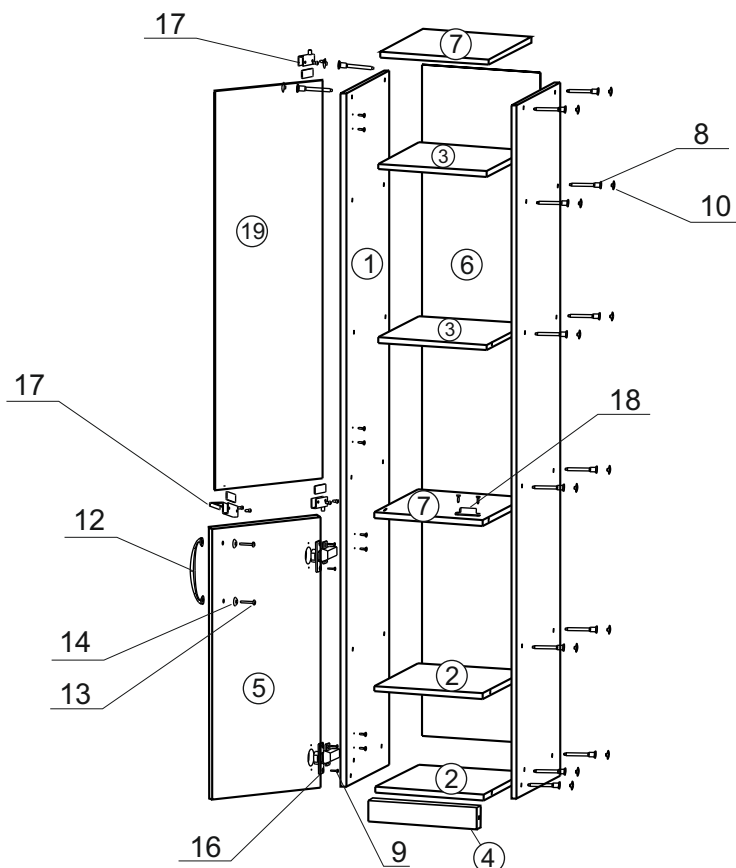

Bookcase

Details

1. Stand - 1950x350mm - 2 pcs.
2. Shelf - 350x318mm - 2 pcs.
3. Shelf - 330x318mm - 2 pcs.
4. Anther- 318x60mm - 1 pcs.
5. Door - 760x 346mm - 1 pcs.
6. Rear wall - 1885x345mm (Wood fiber board) - 1 pcs.
7. Shelf - 350x318mm - 2 pcs.

Fittings

8. Confirmate 6,3x50 - 26 pcs.
9. Screw 3,5x16 - 12 pcs.
10. Blanket for Confirmate - 26 pcs.
11. The key for Confirmate - 1 pcs.
12. Door knob 96 mm - 1 pcs.
13. Screw 4x25 - 2 pcs.
14. Washer for screw - 2 pcs.
15. Nail 1,4x20 - 30 pcs.
16. Outer loop - 2 pcs.
17. Hinge for glass - 2 pcs.
17. Handle on glass - 1 pcs.
18. Magnet - 1 pcs.

Glass:

19. Doors are glassi - 1100x308mm - 1 pcs.

Bookcase

Details

1. Stand - 1950x350mm - 2 pcs.
2. Shelf - 350x318mm - 2 pcs.
3. Shelf - 330x318mm - 2 pcs.
4. Anther- 318x60mm - 1 pcs.
5. Door - 760x 346mm - 1 pcs.
6. Rear wall - 1885x345mm (Wood fiber board) - 1 pcs.
7. Shelf - 350x318mm - 2 pcs.

Glass:

19. Doors are glassi - 1100x308mm - 1 pcs.