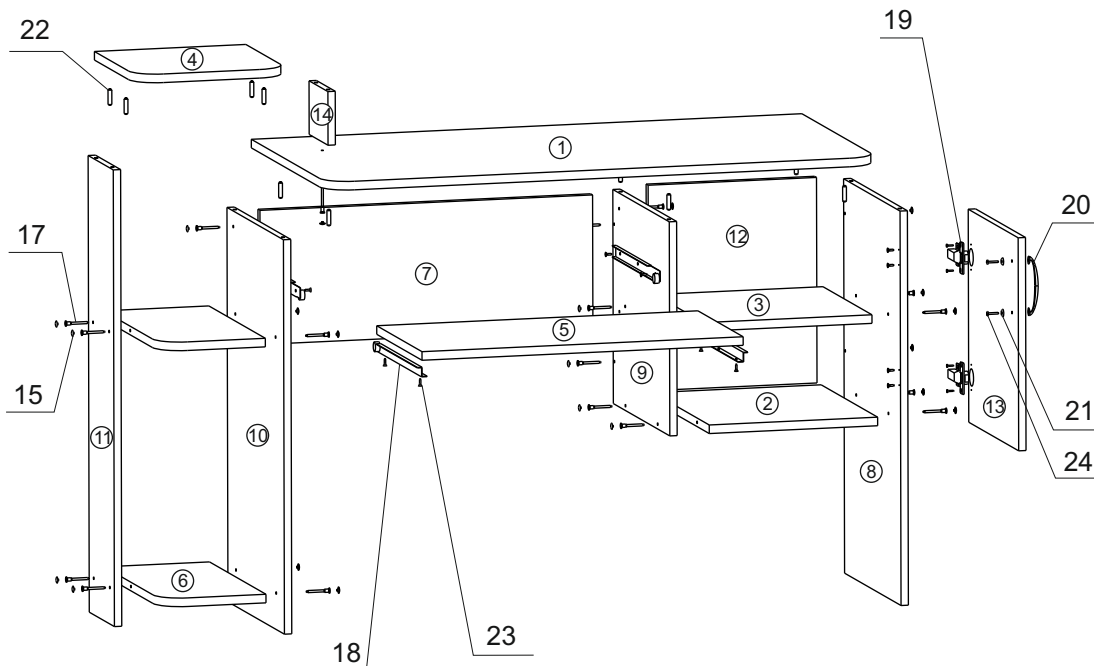

Computer table

Details

1. Desktop - 1200x600mm - 1pcs.
2. Shelf - 448x367mm - 1pcs.
3. Shelf - 390x367mm - 1pcs.
4. Shelf - 330x330mm - 1pcs.
5. Shelf - 700x360mm - 1pcs.
6. Shelf - 448x230mm - 2pcs.
7. Panel - 725x250mm - 1pcs.
8. Stand right - 735x448mm - 1pcs.
9. Stand small - 448x399mm - 1pcs.
10. Stand - 735x448mm - 1pcs.
11. Stand left - 851x200mm - 1pcs.
12. Rear wall - 383x367mm - 1pcs.
13. Doors - 397x397mm - 1pcs.
14. Stand small - 150x100mm - 1pcs.

Fittings:

15. Blanket for Confirmate - 25pcs.
16. The key for Confirmate - 1pcs.
17. Confirmate 6,3x50 - 25pcs.
18. Roller guides 350mm - 1 set.
19. Outer loop - 2pcs.
20. Door knob - 1pcs.
21. Washer for screw - 2pcs.
22. The dowel 8x30 - 10pcs.
23. Screw 3,5x16 - 16pcs.
24. Door handle screw - 2pcs.