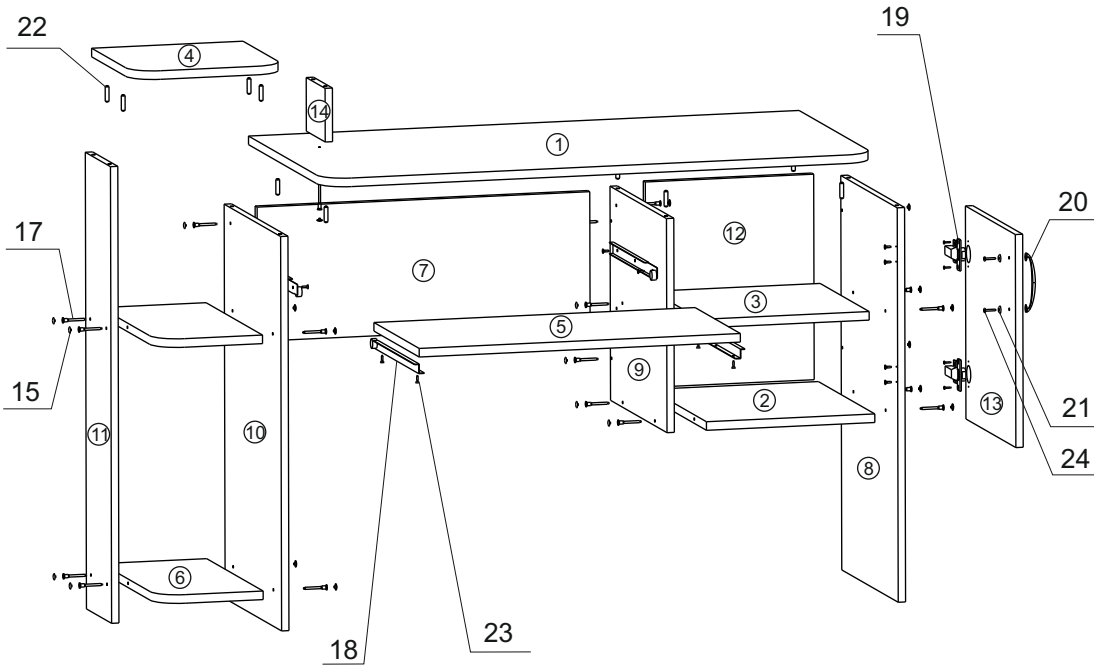

Computer table

Details

1. Desktop - 1200x600mm - 1pcs.
2. Shelf - 448x367mm - 1pcs.
3. Shelf - 390x367mm - 1pcs.
4. Shelf - 330x330mm - 1pcs.
5. Shelf - 700x360mm - 1pcs.
6. Shelf - 448x230mm - 2pcs.
7. Panel - 725x250mm - 1pcs.
8. Stand right - 735x448mm - 1pcs.
9. Stand small - 448x399mm - 1pcs.
10. Stand - 735x448mm - 1pcs.
11. Stand left - 851x200mm - 1pcs.
12. Rear wall - 383x367mm - 1pcs.
13. Doors - 397x397mm - 1pcs.
14. Stand small - 150x100mm - 1pcs.

Fittings:

15. Blanket for Confirmate - 25pcs.
16. The key for Confirmate - 1pcs.
17. Confirmate 6,3x50 - 25pcs.
18. Roller guides 350mm - 1 set.
19. Outer loop - 2pcs.
20. Door knob - 1pcs.
21. Washer for screw - 2pcs.
22. The dowel 8x30 - 10pcs.
23. Screw 3,5x16 - 16pcs.
24. Door handle screw - 2pcs.