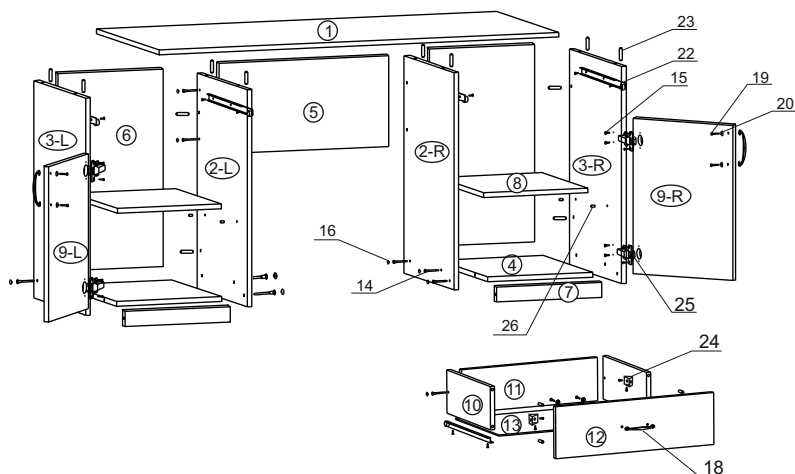

## Details

1. Desktop- 1400x600mm - 1 pcs.
- 2-L Stand - 720x480mm - 1 pcs.
- 2-R Stand - 720x480mm - 1 pcs.
- 3-L Stand - 720x500mm - 1 pcs.
- 3-R Stand - 720x500mm - 1 pcs.
4. Lower panel - 480x368mm - 2 pcs.
5. Planck- 594x300mm - 1 pcs.
6. Rear wall - 654x368mm - 2 pcs.
7. Anthor - 368x50mm - 2 pcs.
8. Shelf - 440x365mm - 2 pcs.
- 9-L. Door - 514x380mm - 1 pcs.
- 9-R. Door - 514x380mm - 1 pcs.
10. Side of drawer - 450x100mm - 4 pcs.
11. The rear wall of the drawer - 310x100mm - 2 pcs.
12. The facade of drawer - 380x146mm - 2 pcs.
13. The bottom of the drawer - 455x338mm - 2 pcs.

## Fittings

14. Confirmate 6,3x50 - 20 pcs.
15. Screw 3,5x16 - 40 pcs.
16. Blanket for Confirmate - 12 pcs.
17. The key for Confirmate - 1 pcs.
18. Door knob 128 Chrome- 4 pcs.
19. Screw 4x25 - 8 pcs.
20. Washer for screw - 8 pcs.
21. Nail 1,4x20 - 30 pcs.
22. Guide rail (450mm) - 2 pcs.
23. The dowel 8 x 30 - 24 pcs.
24. Corner from plastic - 4 pcs.
25. Loop - 4 pcs.
26. Holderr 5x16 - 8 pcs.