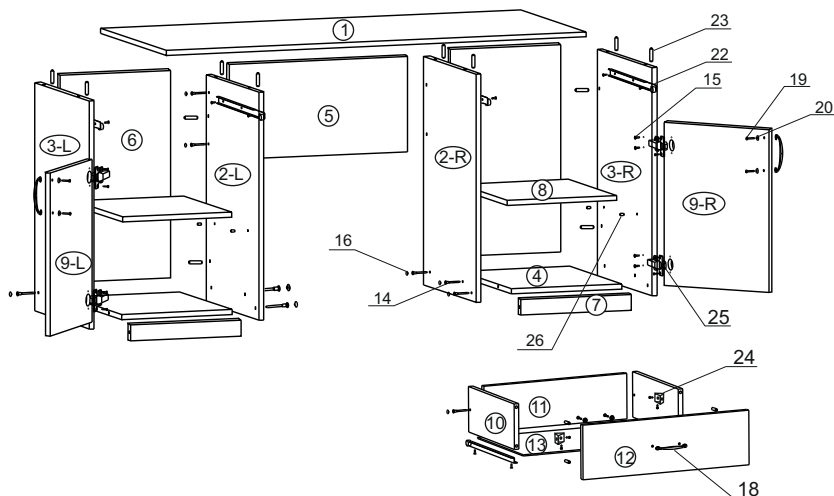

## Details

1. Desktop- 1400x600mm - 1 pcs.
- 2-L Stand - 720x480mm - 1 pcs.
- 2-R Stand - 720x480mm - 1 pcs.
- 3-L Stand - 720x500mm - 1 pcs.
- 3-R Stand - 720x500mm - 1 pcs.
4. Lower panel - 480x368mm - 2 pcs.
5. Planck- 594x300mm - 1 pcs.
6. Rear wall - 654x368mm - 2 pcs.
7. Anthor - 368x50mm - 2 pcs.
8. Shelf - 440x365mm - 2 pcs.
- 9-L. Door - 514x380mm - 1 pcs.
- 9-R. Door - 514x380mm - 1 pcs.
10. Side of drawer - 450x100mm - 4 pcs.
11. The rear wall of the drawer - 310x100mm - 2 pcs.
12. The facade of drawer - 380x146mm - 2 pcs.
13. The bottom of the drawer - 455x338mm - 2 pcs.

## Fittings

14. Confirmate 6,3x50 - 20 pcs.
15. Screw 3,5x16 - 40 pcs.
16. Blanket for Confirmate - 12 pcs.
17. The key for Confirmate - 1 pcs.
18. Door knob 128 Chrome- 4 pcs.
19. Screw 4x25 - 8 pcs.
20. Washer for screw - 8 pcs.
21. Nail 1,4x20 - 30 pcs.
22. Guide rail (450mm) - 2 pcs.
23. The dowel 8 x 30 - 24 pcs.
24. Corner from plastic - 4 pcs.
25. Loop - 4 pcs.
26. Holderr 5x16 - 8 pcs.