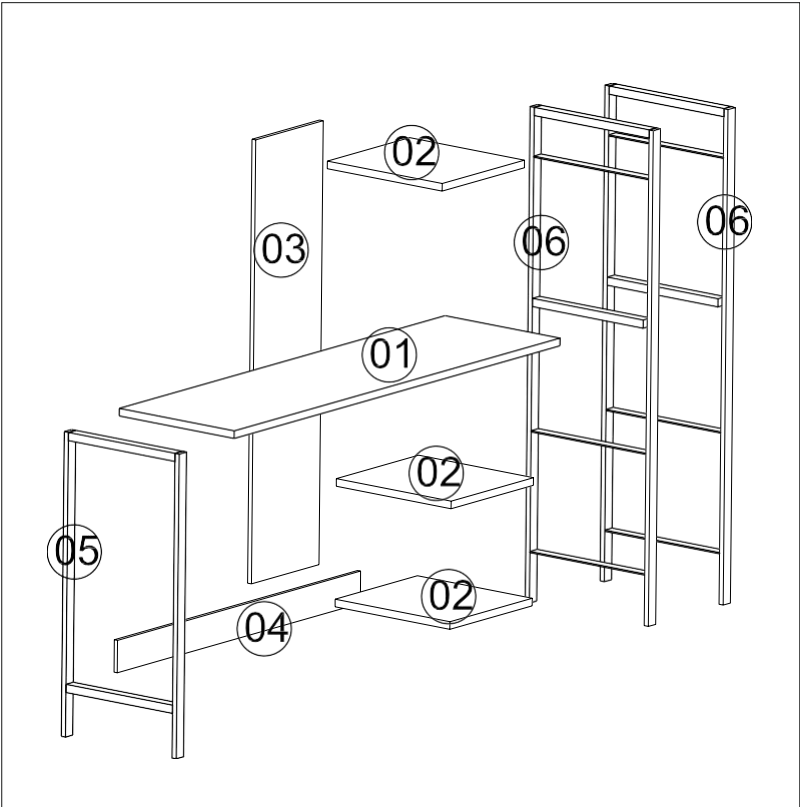

ILGAZ STUDY DESK

ACCESSORY LIST

<p>A18 5x50 SCREW</p>  <p>4x</p>	<p>A09 4x50 SCREW</p>  <p>8x</p>	<p>A19 4x30 SCREW</p>  <p>16x</p>	<p>A16 SCREW PLUG</p>  <p>8x</p>
---	---	--	---