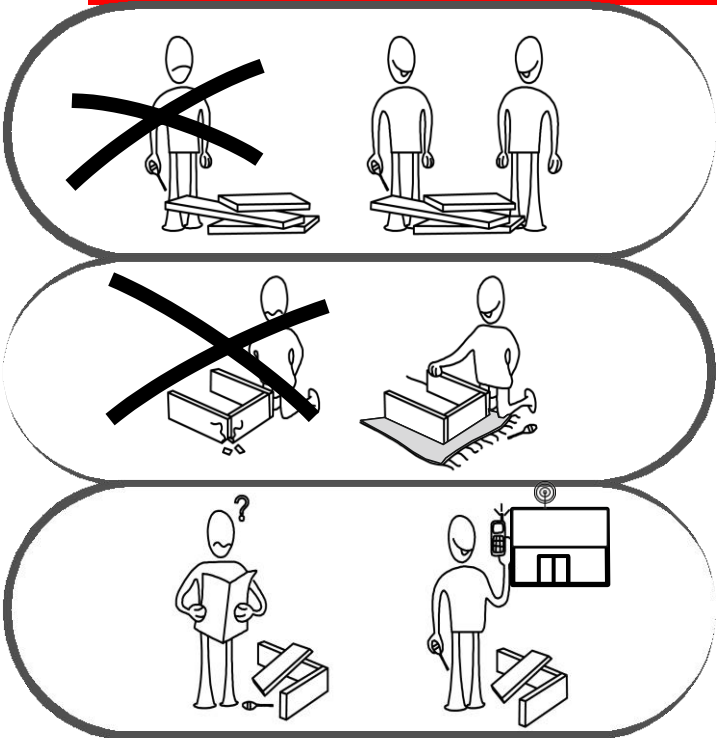

ILGAZ STUDY DESK

ACCESSORY LIST

<p>A18 5x50 SCREW</p>  <p>4x</p>	<p>A09 4x50 SCREW</p>  <p>8x</p>	<p>A19 4x30 SCREW</p>  <p>16x</p>	<p>A16 SCREW PLUG</p>  <p>8x</p>
---	---	--	---