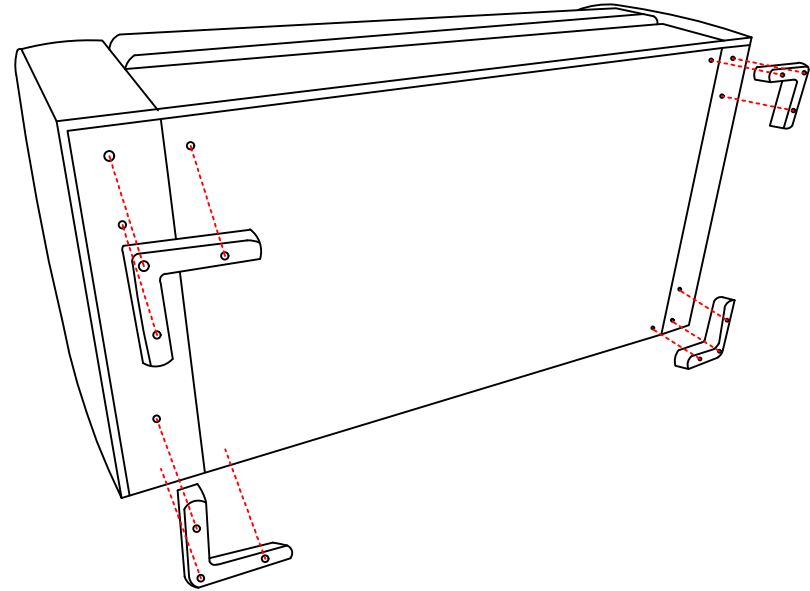

ORION SOFA ASSEMBLY INSTRUCTION

HARDWARE PACKAGE CONTENT

1-			LEG (4)
2-			SCREW (12)