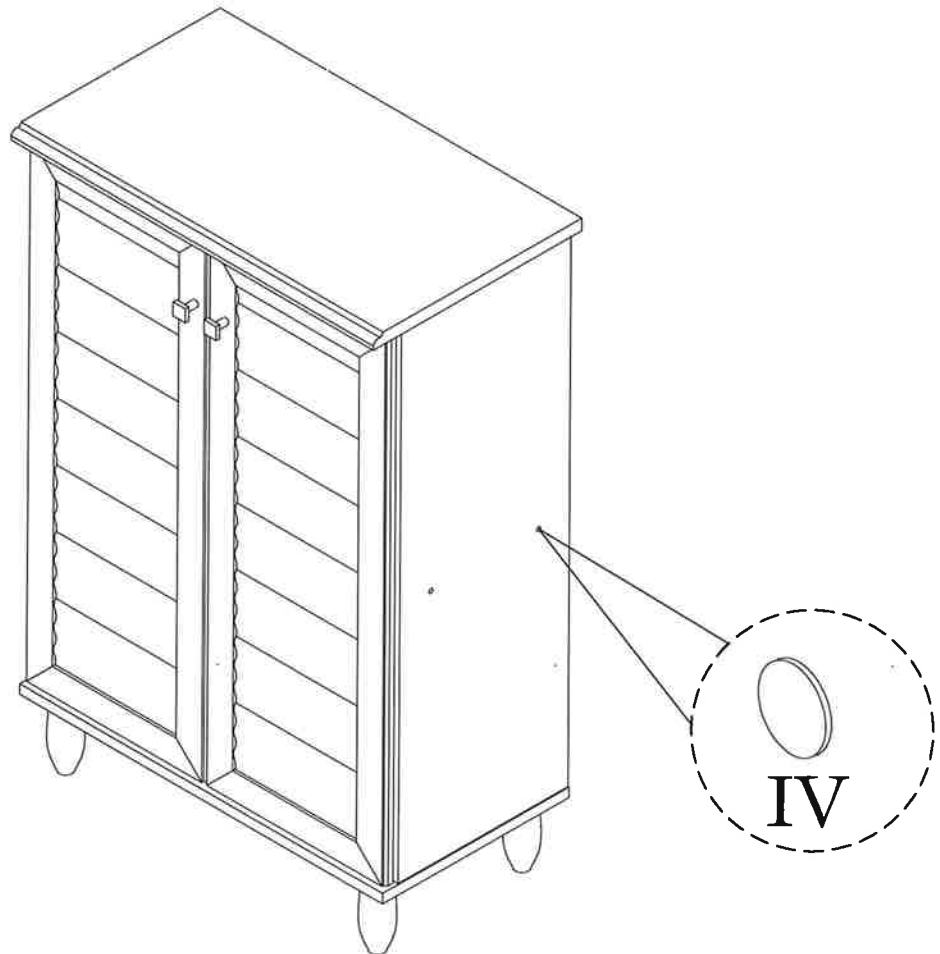

MODEL : / SHOE RACK

HARDWARE LIST			
NO	DESCRIPTION		QTY
I	JCBCW SCREW M6.3 x 50		8pcs
II	M4 ALLEN KEY		1pc
III	HANDLE & SCREW M3.5 x 30		2sets
IV	STICKER		4pcs
V	Q-FIT		4sets
VI	SPRING DOOR SUPPORT		4pcs
VII	NAIL		40pcs
VIII	PVC LEG & SCREW M3.5 x 14		4sets
IX	MAGNET WITH PLATE & SCREW		2sets
X	SHELF SUPPORT		8pcs
XI	HIPS STOPPER & SCREW M3.5 x 14		1set
XII	M8 x 30 PLASTIC DOWEL		4pcs

STEP 1

STEP 2

STEP 3

STEP 4

STEP 5

STEP 6

COMPLETE SET

NO	DESCRIPTION	QTY
A	LEFT SIDE	01
B	LOWER SHELF	01
C	CENTRE SHELF	01
D	TOP SUPPORT	01
E	RIGHT SIDE	01
F	TOP	02
G	BACK	02
H	MOVABLE SHELF	02
I	LEFT SIDE DOOR	01
J	RIGHT SIDE DOOR	01