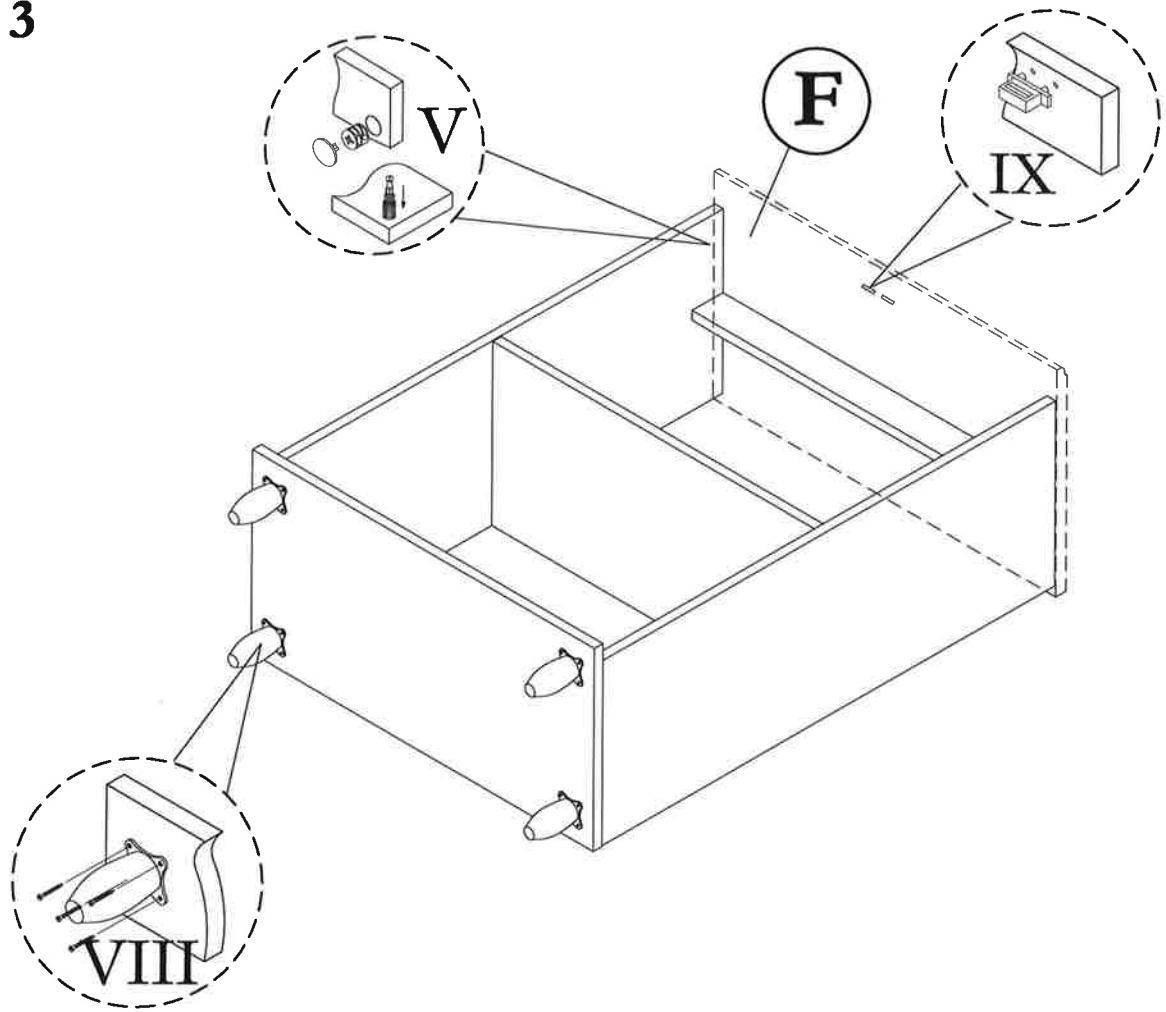

MODEL : / SHOE RACK

HARDWARE LIST			
NO	DESCRIPTION		QTY
I	JCBCW SCREW M6.3 x 50		8pcs
II	M4 ALLEN KEY		1pc
III	HANDLE & SCREW M3.5 x 30		2sets
IV	STICKER		4pcs
V	Q-FIT		4sets
VI	SPRING DOOR SUPPORT		4pcs
VII	NAIL		40pcs
VIII	PVC LEG & SCREW M3.5 x 14		4sets
IX	MAGNET WITH PLATE & SCREW		2sets
X	SHELF SUPPORT		8pcs
XI	HIPS STOPPER & SCREW M3.5 x 14		1set
XII	M8 x 30 PLASTIC DOWEL		4pcs

STEP 1

STEP 2

STEP 3

STEP 4

STEP 5

STEP 6

COMPLETE SET

NO	DESCRIPTION	QTY
A	LEFT SIDE	01
B	LOWER SHELF	01
C	CENTRE SHELF	01
D	TOP SUPPORT	01
E	RIGHT SIDE	01
F	TOP	02
G	BACK	02
H	MOVABLE SHELF	02
I	LEFT SIDE DOOR	01
J	RIGHT SIDE DOOR	01