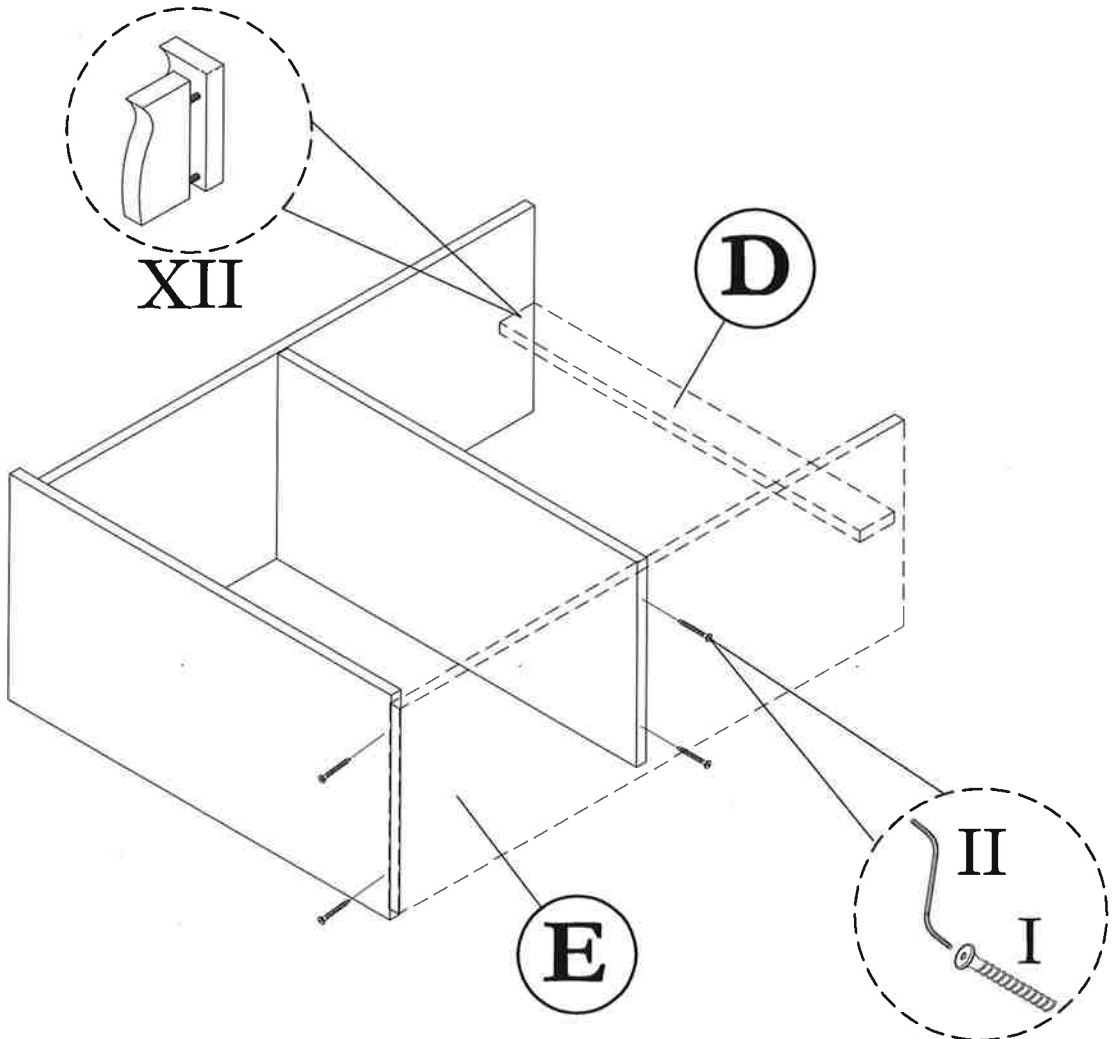

MODEL : / SHOE RACK

HARDWARE LIST			
NO	DESCRIPTION		QTY
I	JCBCW SCREW M6.3 x 50		8pcs
II	M4 ALLEN KEY		1pc
III	HANDLE & SCREW M3.5 x 30		2sets
IV	STICKER		4pcs
V	Q-FIT		4sets
VI	SPRING DOOR SUPPORT		4pcs
VII	NAIL		40pcs
VIII	PVC LEG & SCREW M3.5 x 14		4sets
IX	MAGNET WITH PLATE & SCREW		2sets
X	SHELF SUPPORT		8pcs
XI	HIPS STOPPER & SCREW M3.5 x 14		1set
XII	M8 x 30 PLASTIC DOWEL		4pcs

STEP 1

STEP 2

STEP 3

STEP 4

STEP 5

STEP 6

COMPLETE SET

NO	DESCRIPTION	QTY
A	LEFT SIDE	01
B	LOWER SHELF	01
C	CENTRE SHELF	01
D	TOP SUPPORT	01
E	RIGHT SIDE	01
F	TOP	02
G	BACK	02
H	MOVABLE SHELF	02
I	LEFT SIDE DOOR	01
J	RIGHT SIDE DOOR	01