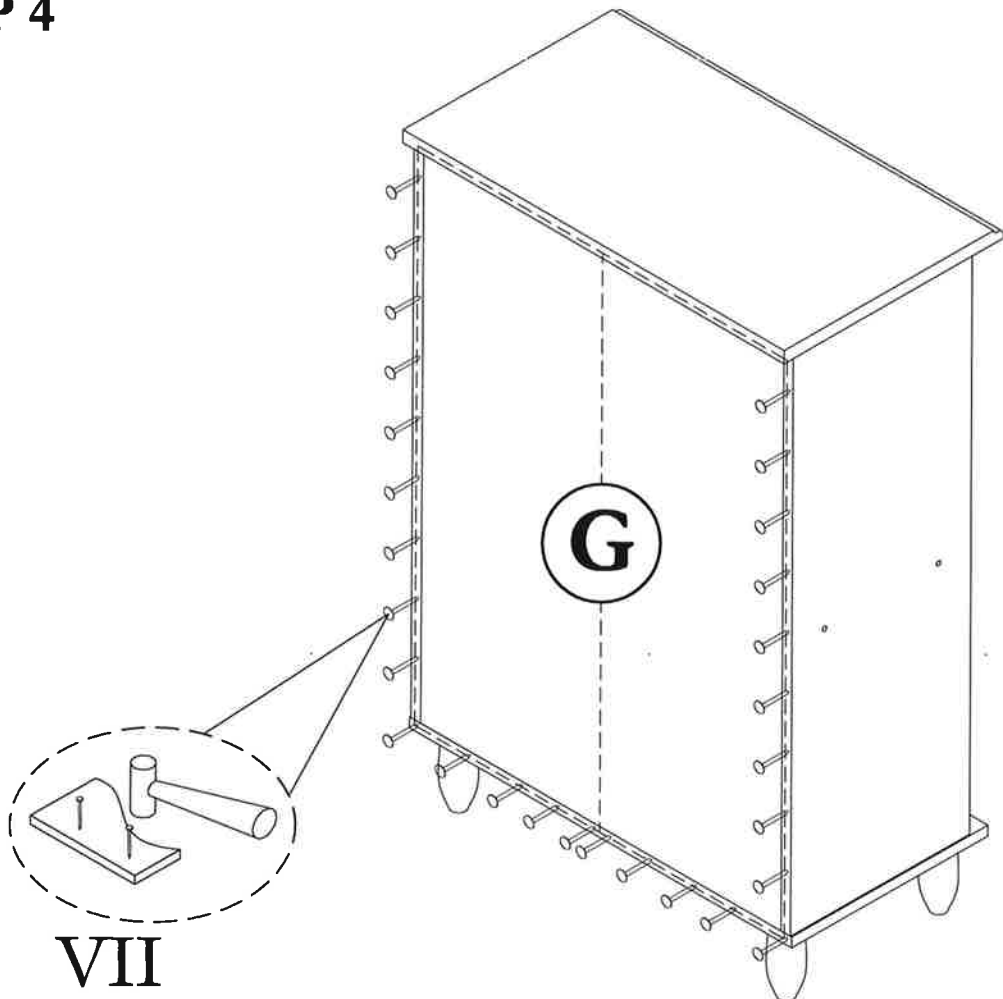

MODEL : / SHOE RACK

HARDWARE LIST			
NO	DESCRIPTION		QTY
I	JCBCW SCREW M6.3 x 50		8pcs
II	M4 ALLEN KEY		1pc
III	HANDLE & SCREW M3.5 x 30		2sets
IV	STICKER		4pcs
V	Q-FIT		4sets
VI	SPRING DOOR SUPPORT		4pcs
VII	NAIL		40pcs
VIII	PVC LEG & SCREW M3.5 x 14		4sets
IX	MAGNET WITH PLATE & SCREW		2sets
X	SHELF SUPPORT		8pcs
XI	HIPS STOPPER & SCREW M3.5 x 14		1set
XII	M8 x 30 PLASTIC DOWEL		4pcs

STEP 1

STEP 2

STEP 3

STEP 4

STEP 5

STEP 6

COMPLETE SET

NO	DESCRIPTION	QTY
A	LEFT SIDE	01
B	LOWER SHELF	01
C	CENTRE SHELF	01
D	TOP SUPPORT	01
E	RIGHT SIDE	01
F	TOP	02
G	BACK	02
H	MOVABLE SHELF	02
I	LEFT SIDE DOOR	01
J	RIGHT SIDE DOOR	01