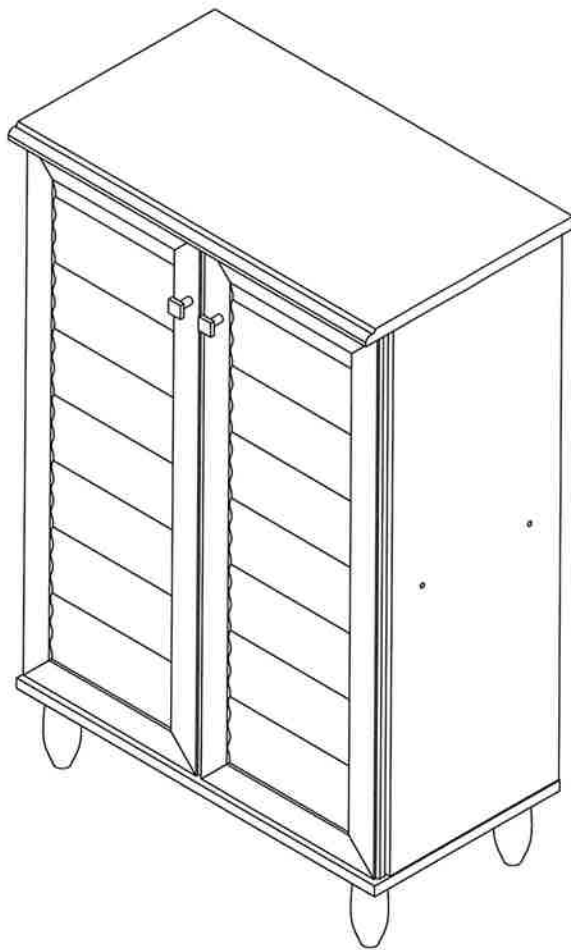

MODEL : / SHOE RACK

HARDWARE LIST			
NO	DESCRIPTION		QTY
I	JCBCW SCREW M6.3 x 50		8pcs
II	M4 ALLEN KEY		1pc
III	HANDLE & SCREW M3.5 x 30		2sets
IV	STICKER		4pcs
V	Q-FIT		4sets
VI	SPRING DOOR SUPPORT		4pcs
VII	NAIL		40pcs
VIII	PVC LEG & SCREW M3.5 x 14		4sets
IX	MAGNET WITH PLATE & SCREW		2sets
X	SHELF SUPPORT		8pcs
XI	HIPS STOPPER & SCREW M3.5 x 14		1set
XII	M8 x 30 PLASTIC DOWEL		4pcs

STEP 1

STEP 2

STEP 3

STEP 4

STEP 5

STEP 6

COMPLETE SET

NO	DESCRIPTION	QTY
A	LEFT SIDE	01
B	LOWER SHELF	01
C	CENTRE SHELF	01
D	TOP SUPPORT	01
E	RIGHT SIDE	01
F	TOP	02
G	BACK	02
H	MOVABLE SHELF	02
I	LEFT SIDE DOOR	01
J	RIGHT SIDE DOOR	01