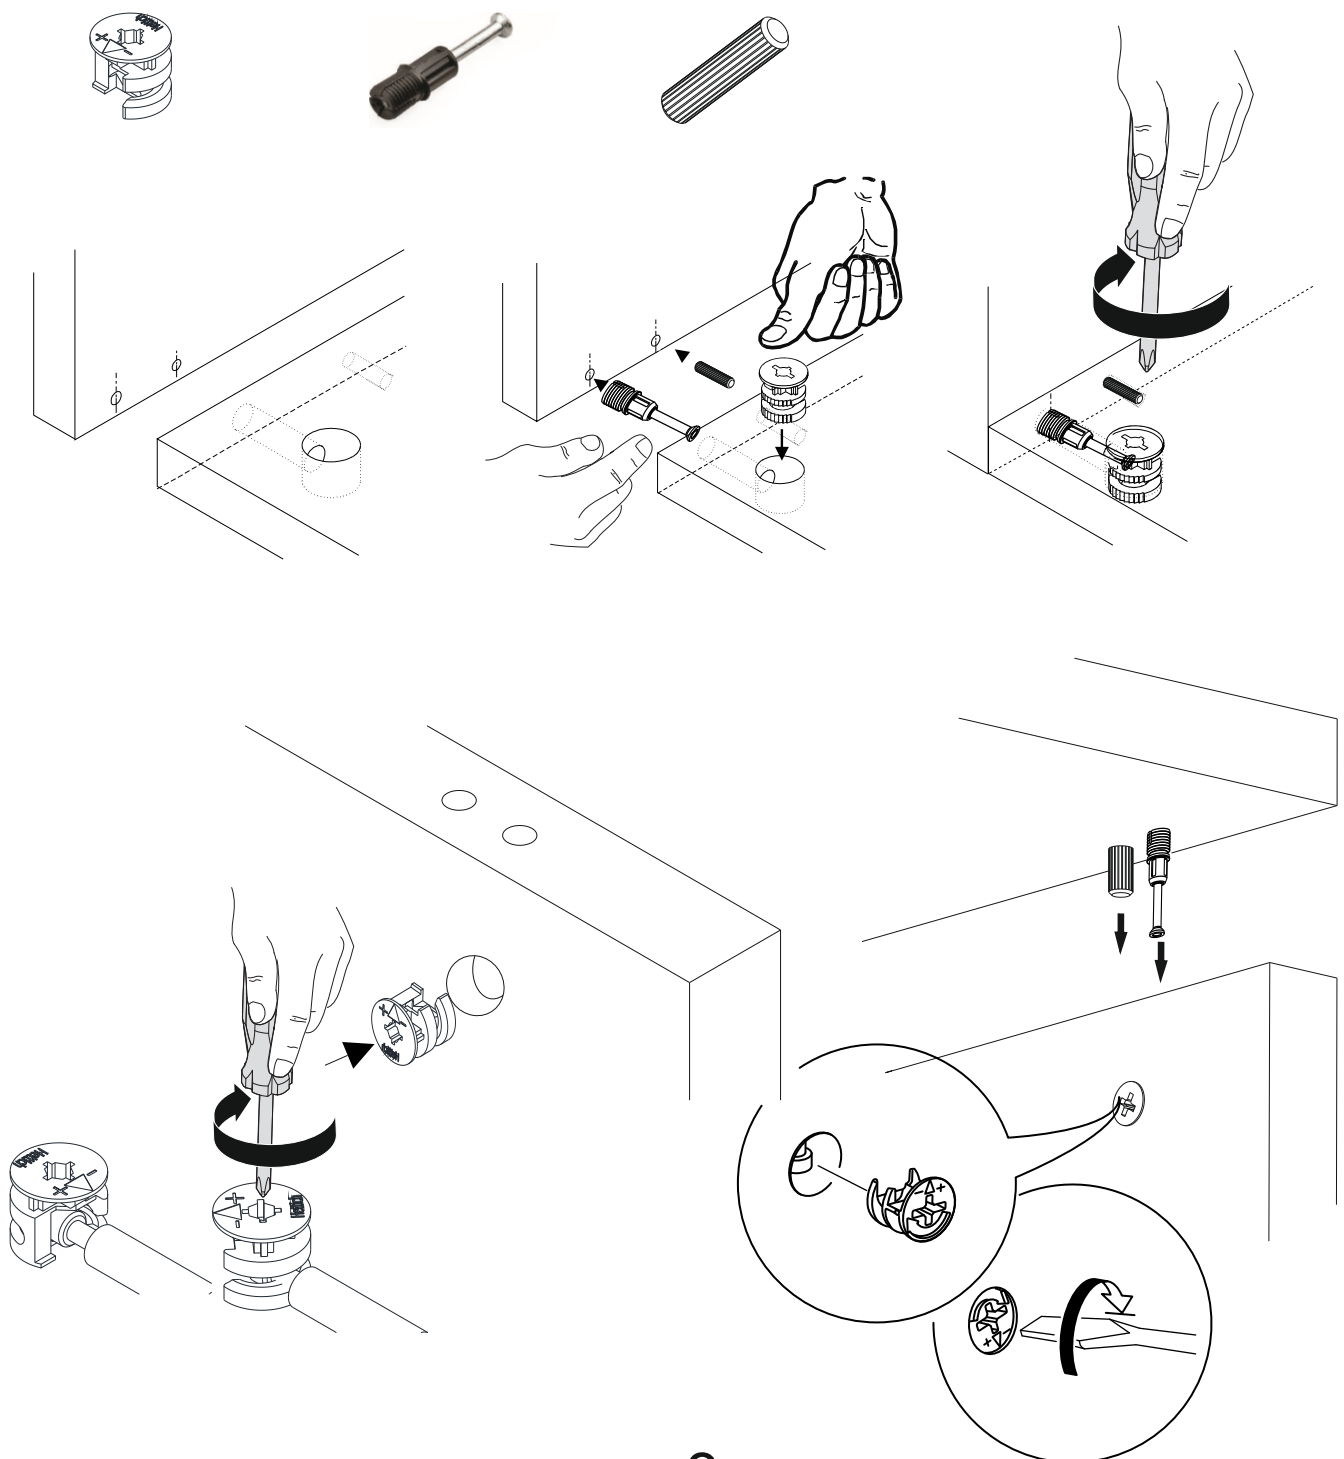

ASSEMBLY MANUAL

Dear Customer,

The product you bought was subjected to all sorts of tests and control before sending out to you. Even in this situation, sometimes happen that some component is damaged during the transportation. In such case please do not send the whole article back to us. Just request/order the damaged part. While requesting the required part, describe it exactly by looking to service card. Missing part will be sent to you as soon as possible. Before start assembling, please check the whole components and accessories according to the lists. After being sure that every part and accessory are okay and right, start assembling. Before start assembling, please clean all the components with a damp cloth. If you bought more than one product, to prevent confusion be sure that you completed the first product. Then start the other product's assembling. Never draw the products. While carrying, disassociate and lift the product and carry with minimum 2 people. For long distances carry the product with the package.

ATTENTION!!

Minifix is the main connection material used in this product. Before starting assembly, please check the drawings below...

ACCESSORY LIST

GENERAL VIEW

A01 Minifix  x05	A02 Minifix  x05	A03  x04	A4  x28	A31 10 mm  367 mm x52
A16  x28 x				