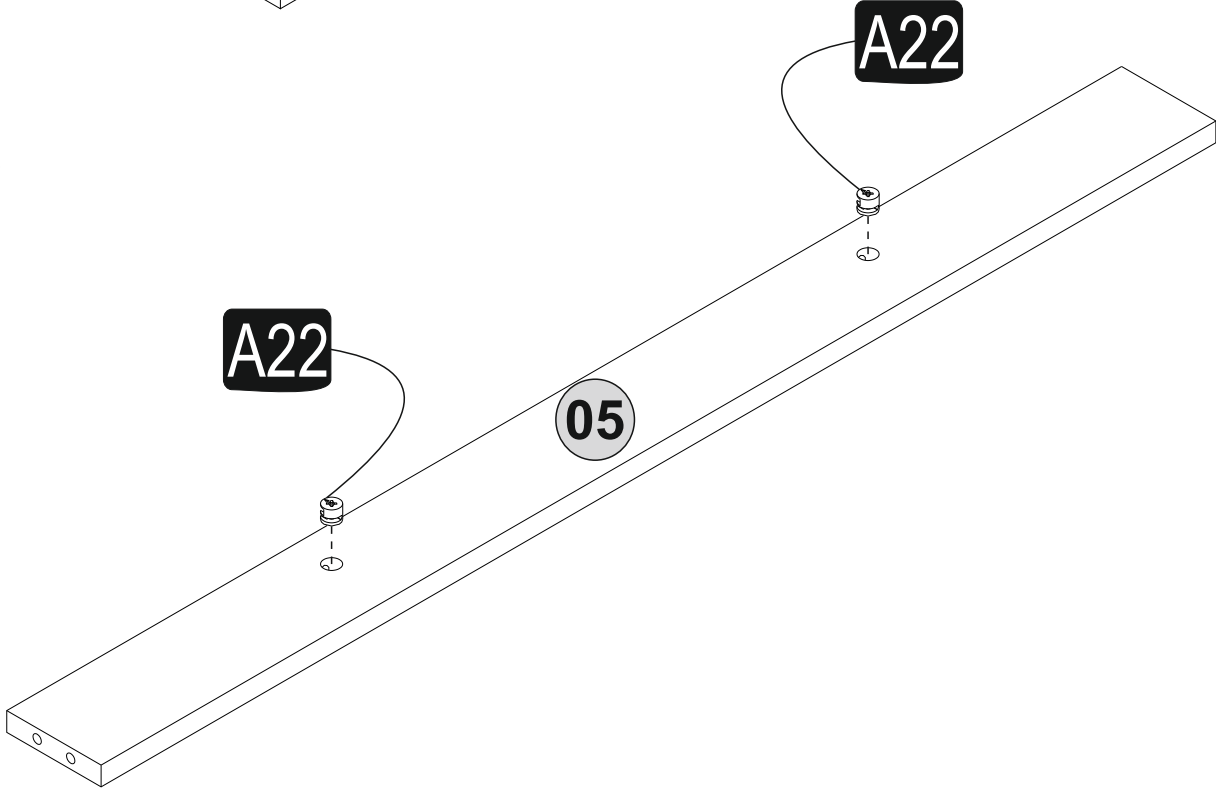

ATTENTION !!

Minifix is the main connection material used in Decortie products. Before starting assembly, please check the drawings below.

A23

A04

A22

ACCESSORY LIST

A22 Minifix k18  30x	A12 4 sw  1x	A23 Minifix M10  30x	A04 Ø8  34x	A06 18 mm  30x
A18 3,5x18  16x	C04 Ma  4x	C01 Düz Mentеше  4x	A08 5 mm  6x	A48 R2.5  8x
 106x34 Minder 1x				

GENERAL VIEW

1

A23

A22

2

3

5

4

5

6

7

7

8

9

9

10