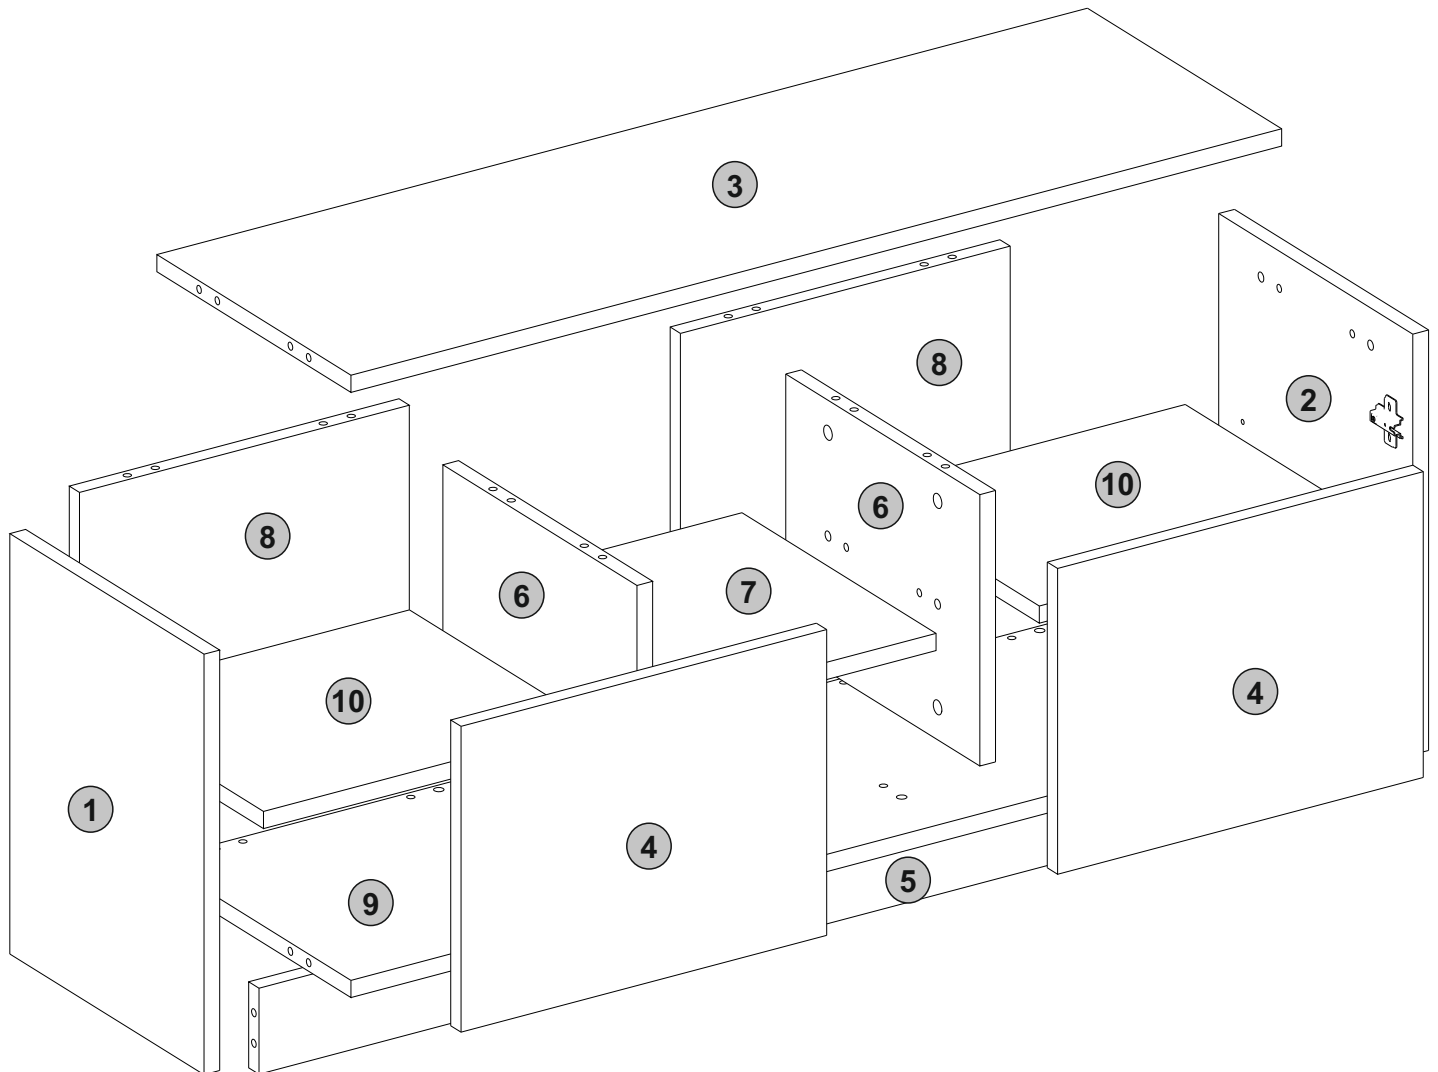

ACCESSORY LIST

A22 Minifix k18 30x	A12 4 sw 1x	A23 Minifix M10 30x	A04 Ø8 34x	A06 18 mm 30x
A18 3,5x18 16x	C04 Ma 4x	C01 Düz Mentеше 4x	A08 5 mm 6x	A48 R2.5 8x
  106x34 Minder 1x				

GENERAL VIEW