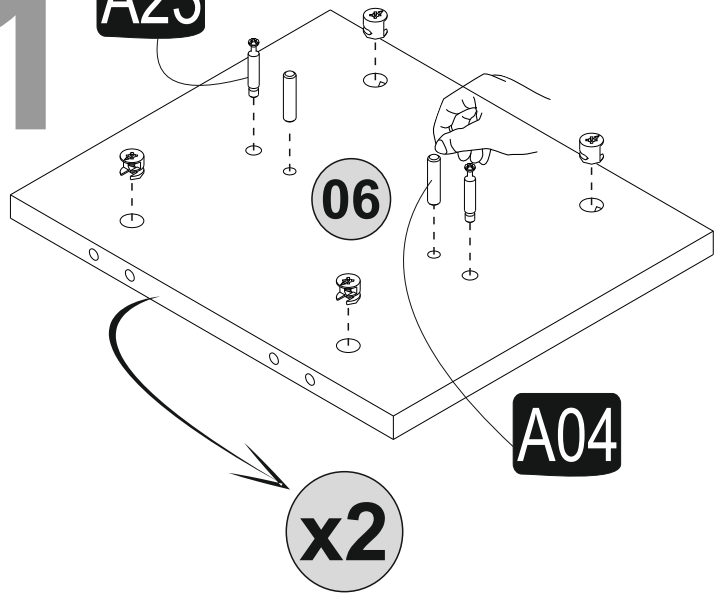

ATTENTION !!

Minifix is the main connection material used in Decortie products. Before starting assembly, please check the drawings below.

A23

A04

A22

ACCESSORY LIST

A22 Minifix k18  30x	A12 4 sw  1x	A23 Minifix M10  30x	A04 Ø8  34x	A06 18 mm  30x
A18 3,5x18  16x	C04 Ma  4x	C01 Düz Mentеше  4x	A08 5 mm  6x	A48 R2.5  8x
 106x34 Minder 1x				

GENERAL VIEW

1

A23

A22

2

3

5

4