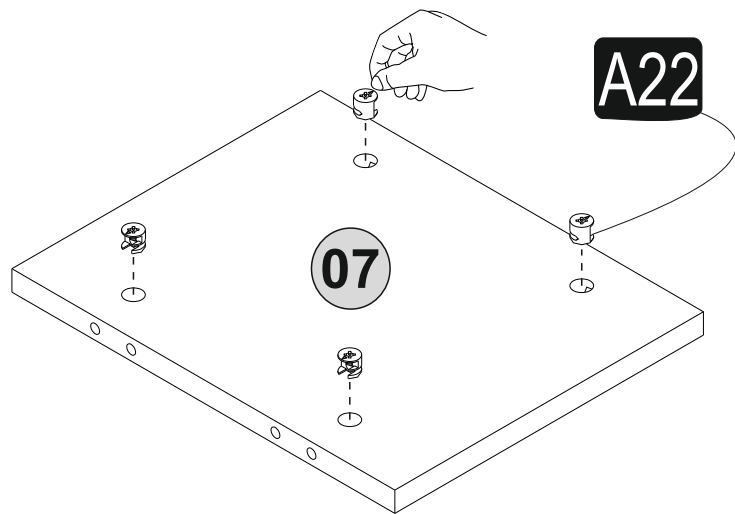

ATTENTION !!

Minifix is the main connection material used in Decortie products. Before starting assembly, please check the drawings below.

A23

A04

A22

ACCESSORY LIST

A22 Minifix k18  30x	A12 4 sw  1x	A23 Minifix M10  30x	A04 Ø8  34x	A06 18 mm  30x
A18 3,5x18  16x	C04 Ma  4x	C01 Düz Mentеше  4x	A08 5 mm  6x	A48 R2.5  8x
 106x34 Minder 1x				

GENERAL VIEW

1

A23

A22

2

3

5

4