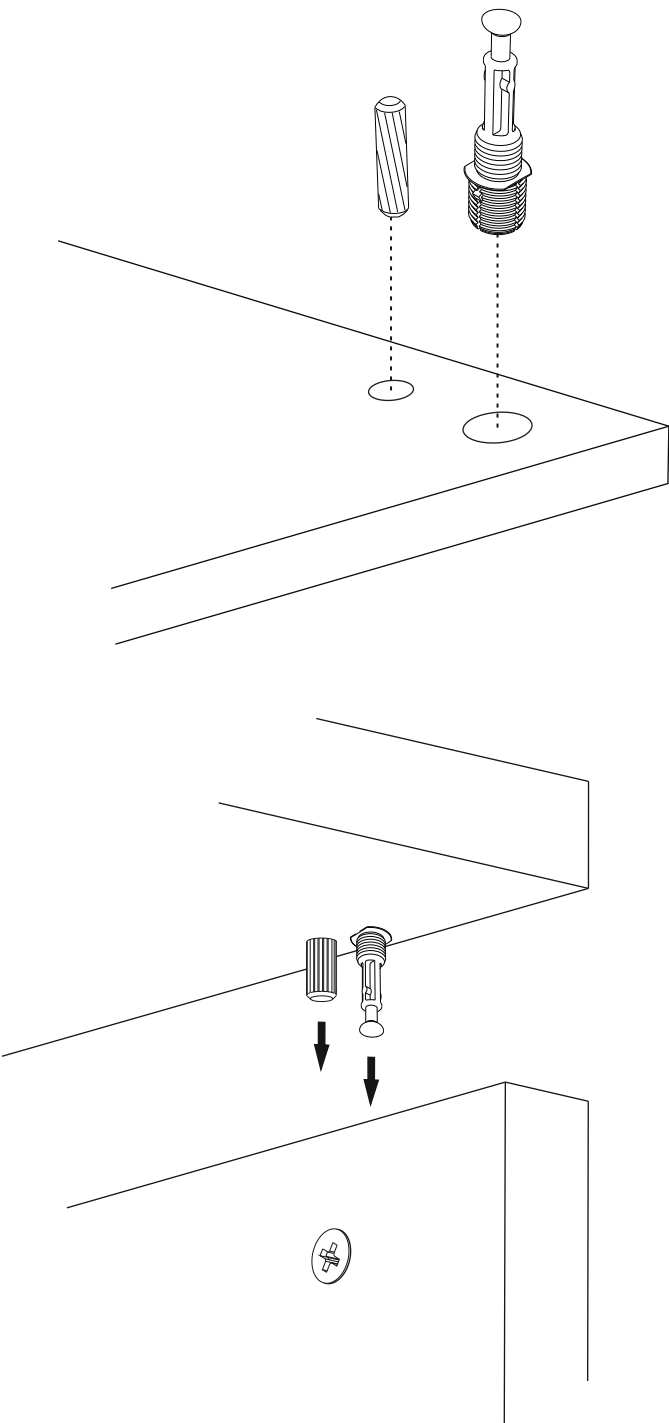

ATTENTION !!

Minifix is the main connection material used in Decortie products. Before starting assembly, please check the drawings below.

A23

A04

A22

ACCESSORY LIST

A22 Minifix k18  30x	A12 4 sw  1x	A23 Minifix M10  30x	A04 Ø8  34x	A06 18 mm  30x
A18 3,5x18  16x	C04 Ma  4x	C01 Düz Mentеше  4x	A08 5 mm  6x	A48 R2.5  8x
 106x34 Minder 1x				