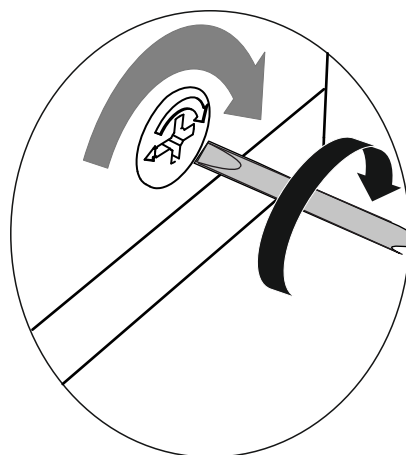

ATTENTION !!

Minifix is the main connection material used in Decortie products. Before starting assembly, please check the drawings below.

A23

A04

A22

ACCESSORY LIST

A22 Minifix k18  30x	A12 4 sw  1x	A23 Minifix M10  30x	A04 Ø8  34x	A06 18 mm  30x
A18 3,5x18  16x	C04 Ma  4x	C01 Düz Mentеше  4x	A08 5 mm  6x	A48 R2.5  8x
 106x34 Minder 1x				

GENERAL VIEW

1

A23

A22

2

3

5

4