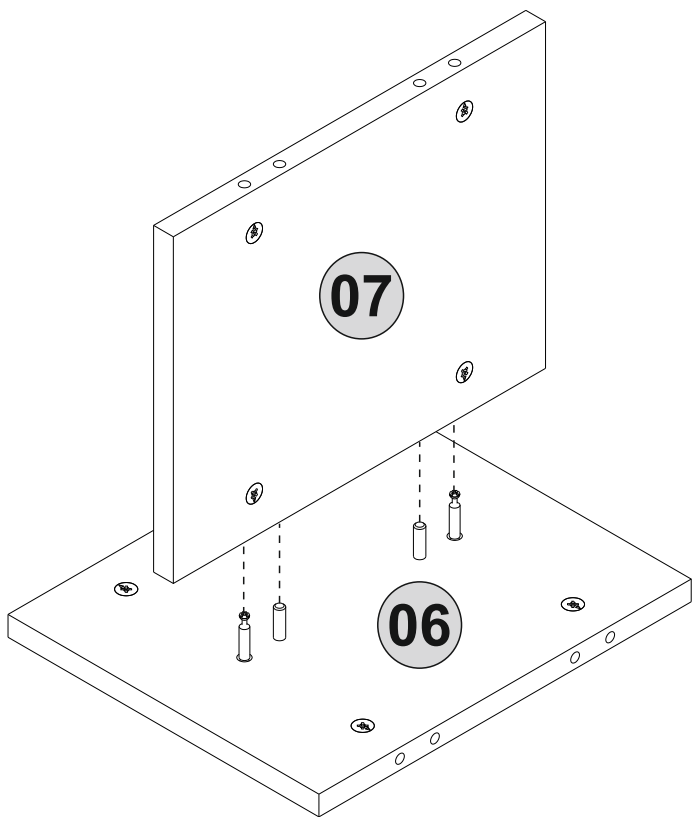

ATTENTION !!

Minifix is the main connection material used in Decortie products. Before starting assembly, please check the drawings below.

A23

A04

A22

ACCESSORY LIST

A22 Minifix k18  30x	A12 4 sw  1x	A23 Minifix M10  30x	A04 Ø8  34x	A06 18 mm  30x
A18 3,5x18  16x	C04 Ma  4x	C01 Düz Mentеше  4x	A08 5 mm  6x	A48 R2.5  8x
 106x34 Minder 1x				

GENERAL VIEW

1

A23

A22

2

3

5

4