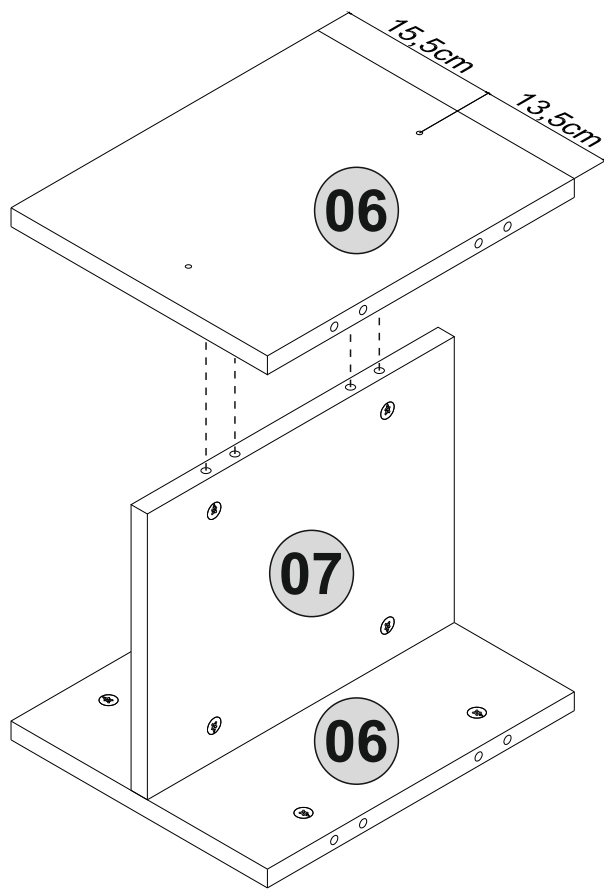

ATTENTION !!

Minifix is the main connection material used in Decortie products. Before starting assembly, please check the drawings below.

A23

A04

A22

ACCESSORY LIST

A22 Minifix k18  30x	A12 4 sw  1x	A23 Minifix M10  30x	A04 Ø8  34x	A06 18 mm  30x
A18 3,5x18  16x	C04 Ma  4x	C01 Düz Mentеше  4x	A08 5 mm  6x	A48 R2.5  8x
 106x34 Minder 1x				

GENERAL VIEW

1

A23

A22

2

3

5

4

5

6

7

7

8

9

9

10