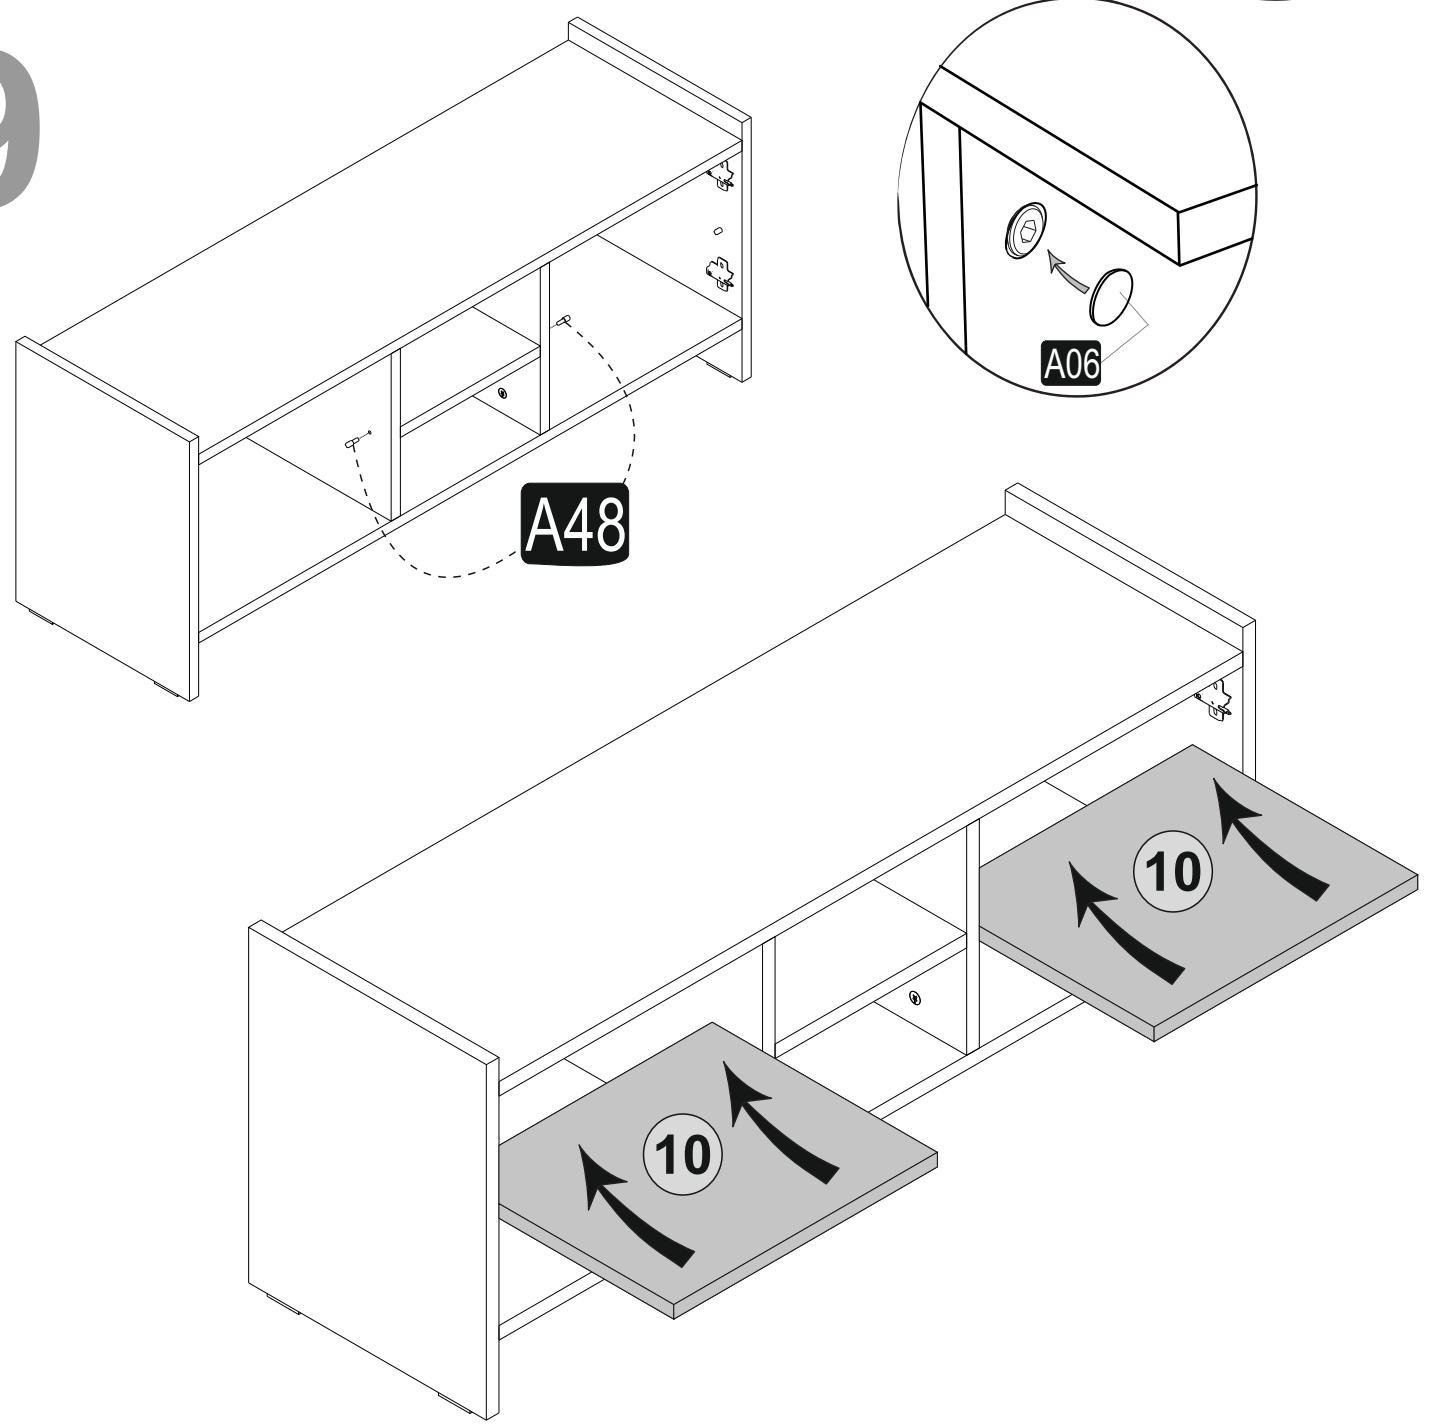

ATTENTION !!

Minifix is the main connection material used in Decortie products. Before starting assembly, please check the drawings below.

A23

A04

A22

ACCESSORY LIST

A22 Minifix k18  30x	A12 4 sw  1x	A23 Minifix M10  30x	A04 Ø8  34x	A06 18 mm  30x
A18 3,5x18  16x	C04 Ma  4x	C01 Düz Mentеше  4x	A08 5 mm  6x	A48 R2.5  8x
 106x34 Minder 1x				

5

6

7

7

8

9

9

10