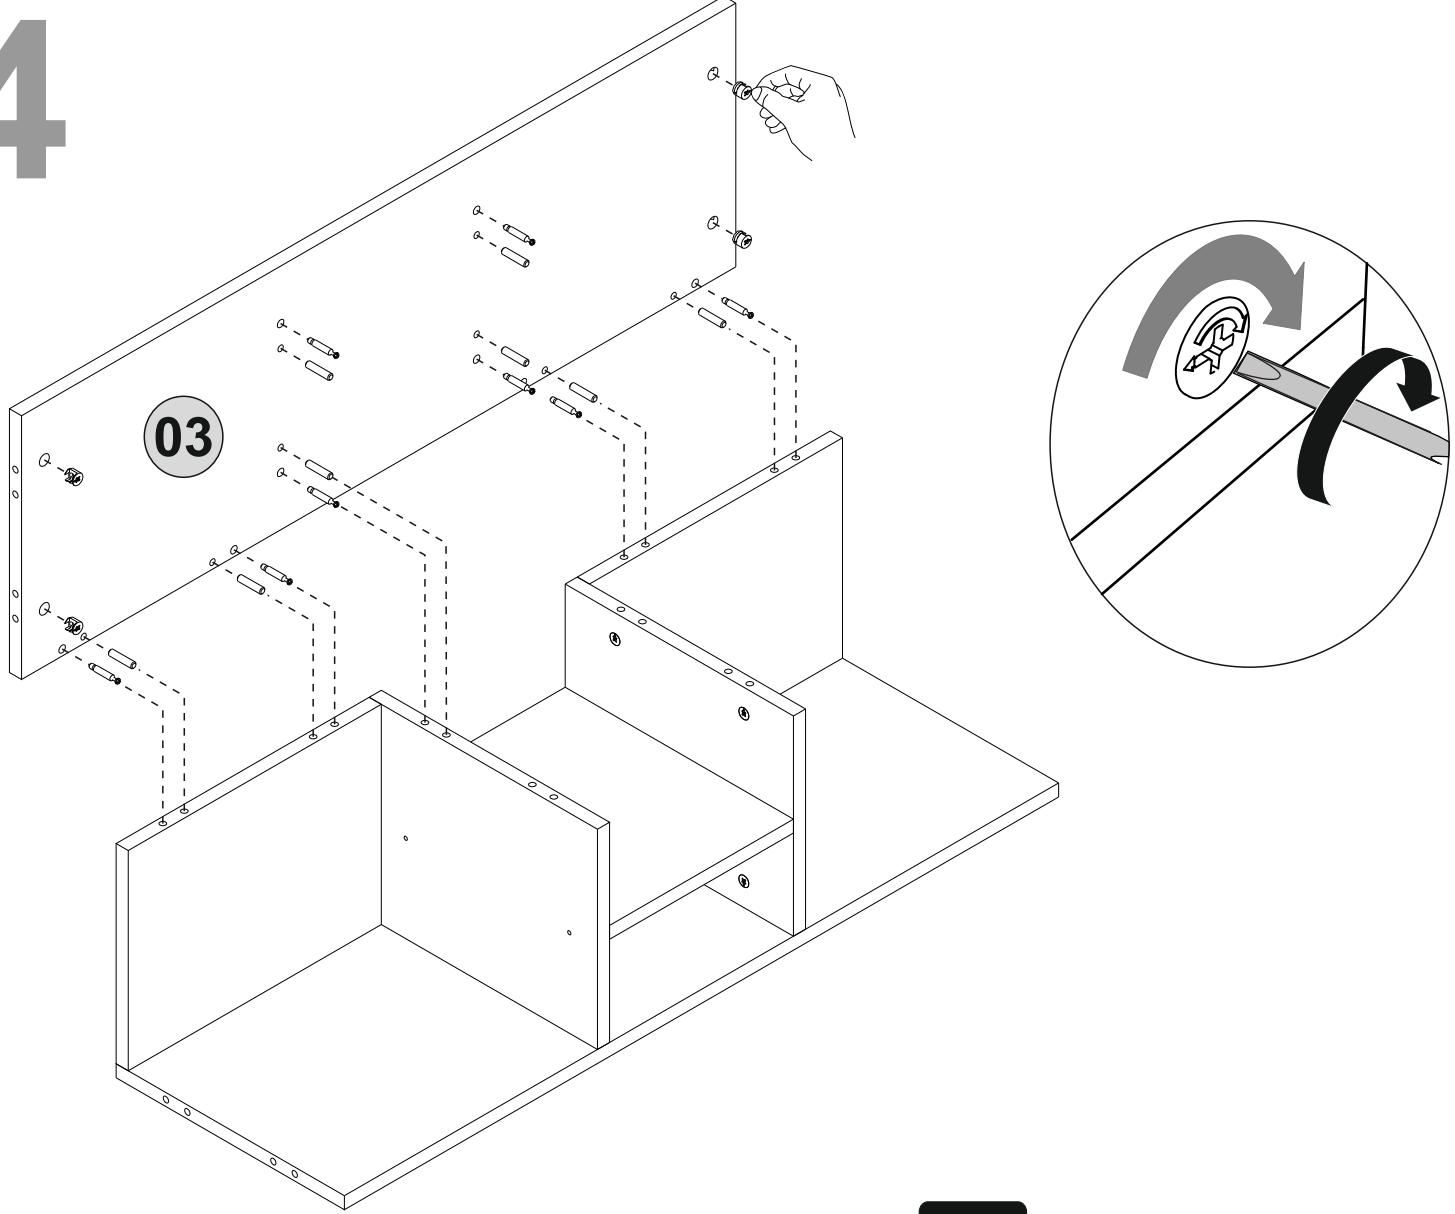

ATTENTION !!

Minifix is the main connection material used in Decortie products. Before starting assembly, please check the drawings below.

A23

A04

A22

ACCESSORY LIST

A22 Minifix k18  30x	A12 4 sw  1x	A23 Minifix M10  30x	A04 Ø8  34x	A06 18 mm  30x
A18 3,5x18  16x	C04 Ma  4x	C01 Düz Mentеше  4x	A08 5 mm  6x	A48 R2.5  8x
 106x34 Minder 1x				

GENERAL VIEW

1

A23

A22

2

3

5

4