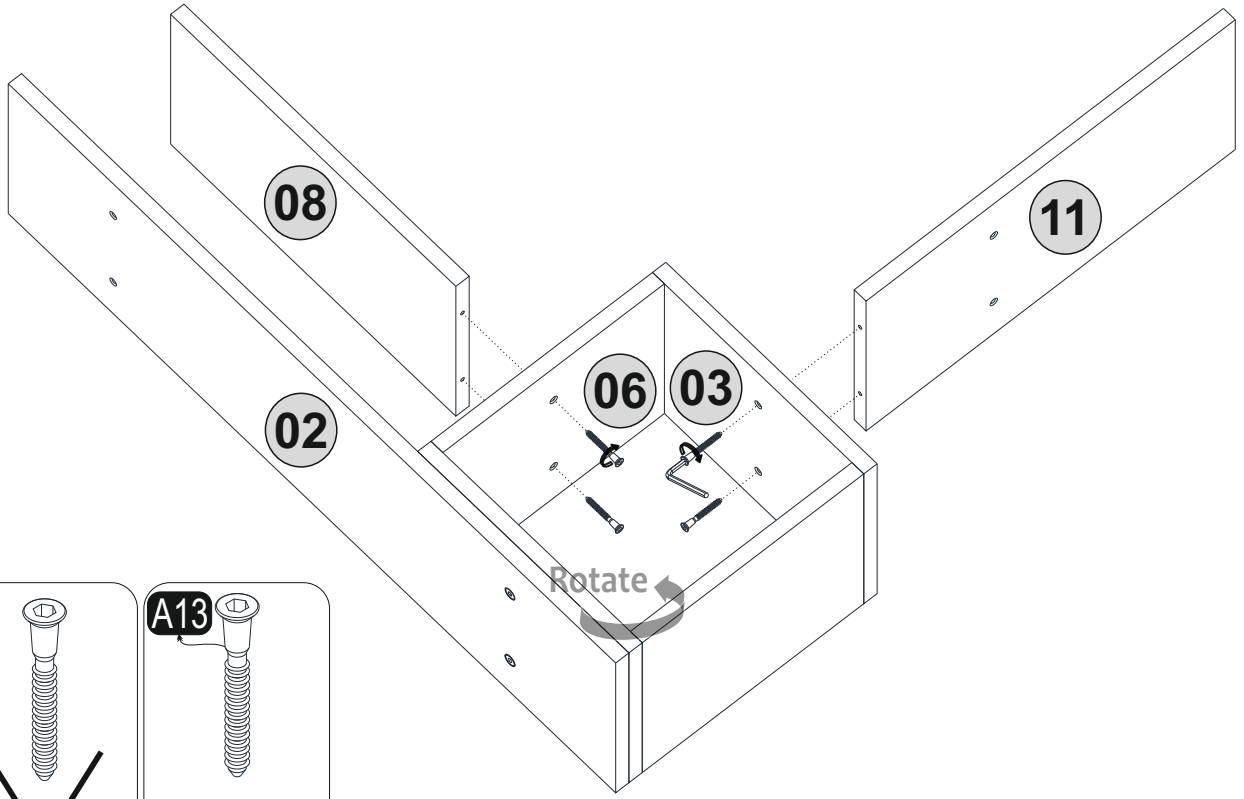

ATTENTION !!

Minifix is the main connection material used in Decortie products. Before starting assembly, please check the drawings below.

A23

A04

A22

This module should be assembled by two people.

ACCESSORY LIST

A22 Minifix k18  12x	A14 DFM6-86  6x	A13 50 mm  50x	B03 25 mm  4x	A12 4 SW  1x
A26  1x	A08  4x	A06 18mm  c1 66x		

GENERAL VIEW

1

2

3

4

5

6