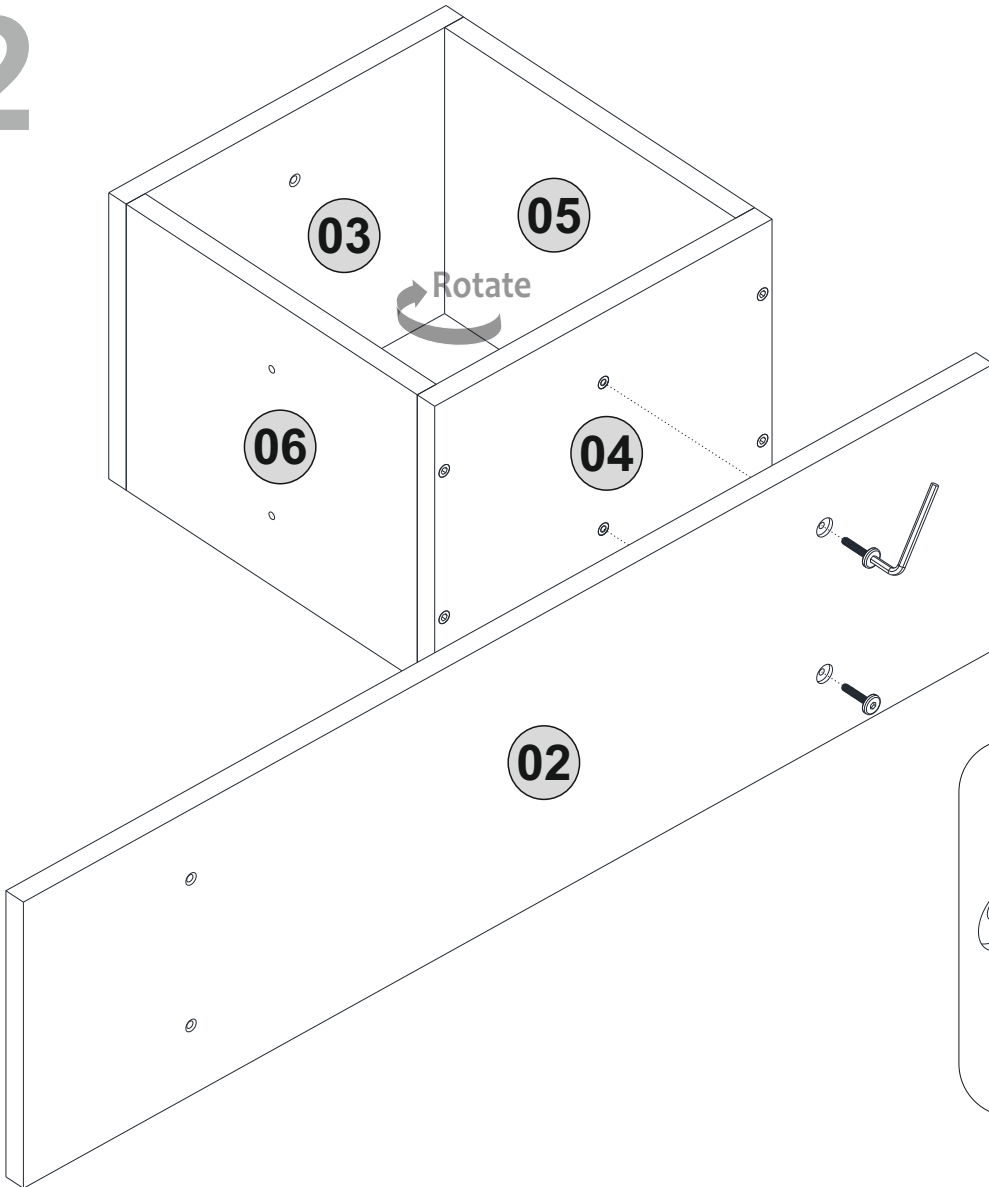

ATTENTION !!

Minifix is the main connection material used in Decortie products. Before starting assembly, please check the drawings below.

A23

A04

A22

This module should be assembled by two people.

ACCESSORY LIST

A22 Minifix k18  12x	A14 DFM6-86  6x	A13 50 mm  50x	B03 25 mm  4x	A12 4 SW  1x
A26  1x	A08  4x	A06 18mm  c1 66x		

GENERAL VIEW

1

2

3

4

5

6

7

7

8

9

10

11

12

13