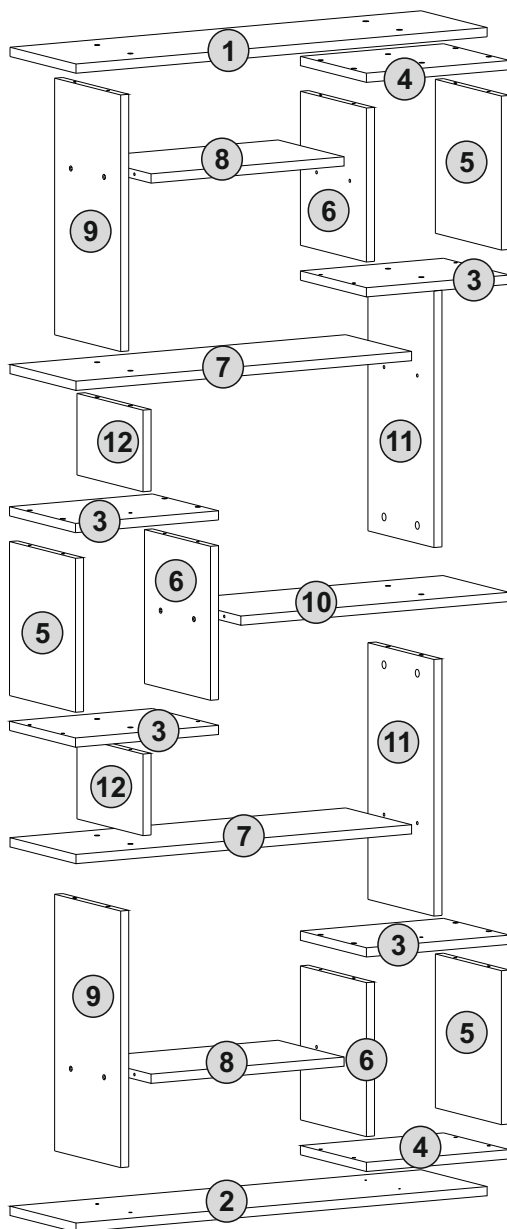

ATTENTION !!

Minifix is the main connection material used in Decortie products. Before starting assembly, please check the drawings below.

A23

A04

A22

This module should be assembled by two people.

ACCESSORY LIST

A22 Minifix k18  12x	A14 DFM6-86  6x	A13 50 mm  50x	B03 25 mm  4x	A12 4 SW  1x
A26  1x	A08  4x	A06 18mm  c1 66x		

GENERAL VIEW

1

2

3

4

5

6