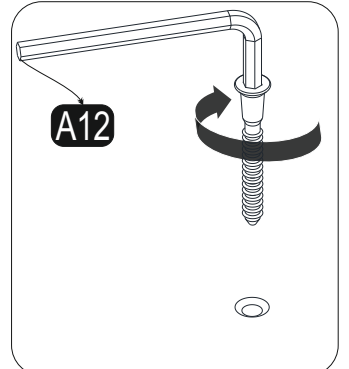

ATTENTION !!

Minifix is the main connection material used in Decortie products. Before starting assembly, please check the drawings below.

A23

A04

A22

This module should be assembled by two people.

ACCESSORY LIST

A22 Minifix k18  12x	A14 DFM6-86  6x	A13 50 mm  50x	B03 25 mm  4x	A12 4 SW  1x
A26  1x	A08  4x	A06 18mm  c1 66x		

GENERAL VIEW

1

2

3

4

5

6