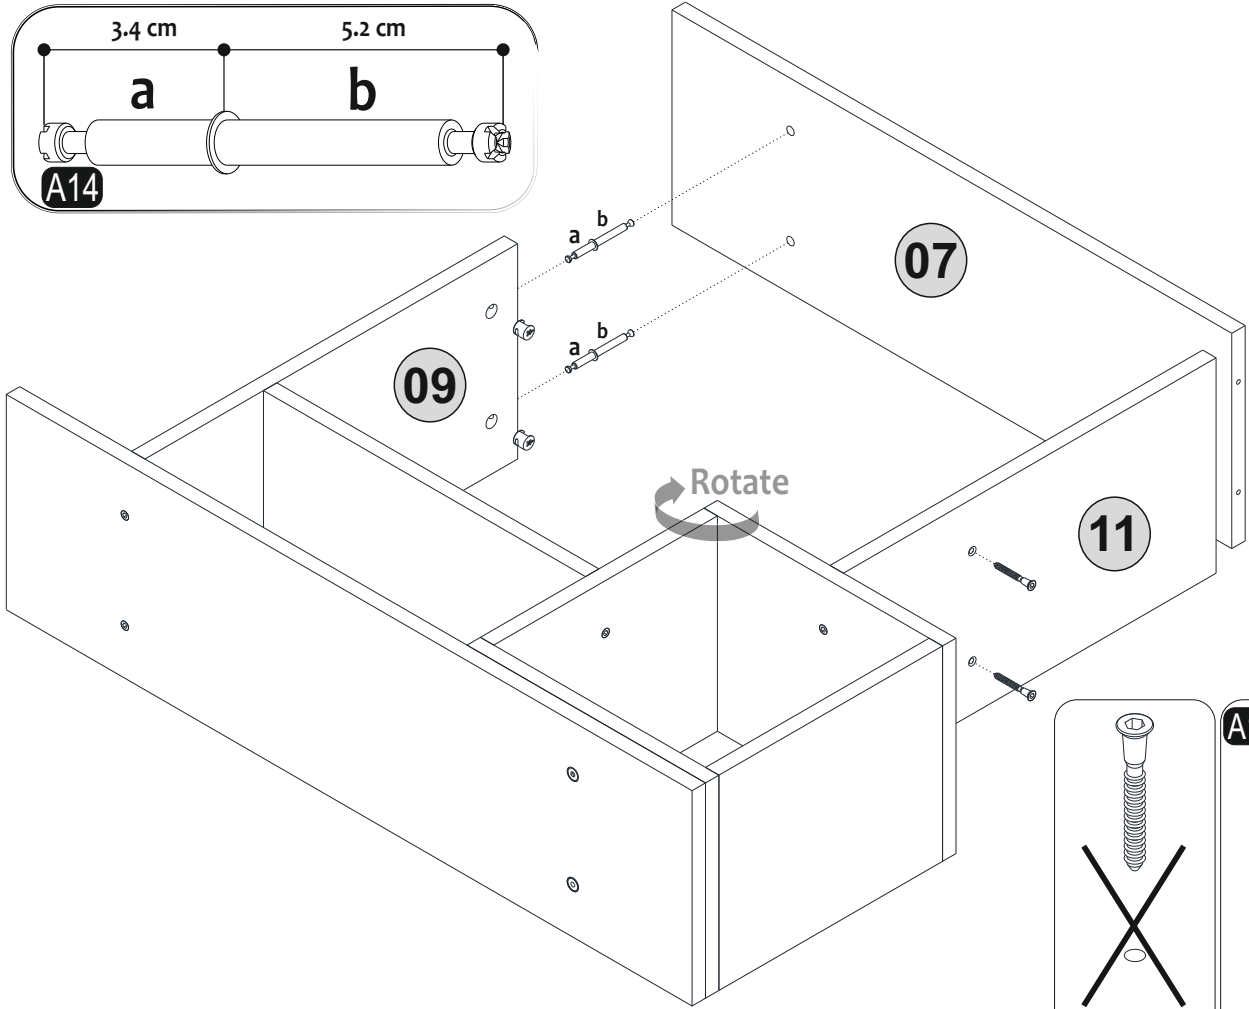

ATTENTION !!

Minifix is the main connection material used in Decortie products. Before starting assembly, please check the drawings below.

A23

A04

A22

This module should be assembled by two people.

ACCESSORY LIST

A22 Minifix k18  12x	A14 DFM6-86  6x	A13 50 mm  50x	B03 25 mm  4x	A12 4 SW  1x
A26  1x	A08  4x	A06 18mm  c1 66x		

GENERAL VIEW

1

2

3

4

5

6