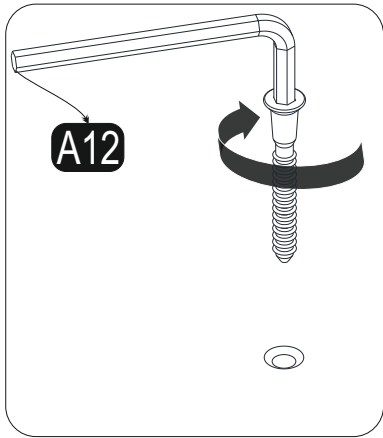

ATTENTION !!

Minifix is the main connection material used in Decortie products. Before starting assembly, please check the drawings below.

A23

A04

A22

This module should be assembled by two people.

ACCESSORY LIST

A22 Minifix k18  12x	A14 DFM6-86  6x	A13 50 mm  50x	B03 25 mm  4x	A12 4 SW  1x
A26  1x	A08  4x	A06 18mm  c1 66x		

GENERAL VIEW

1

2

3

4

5

6