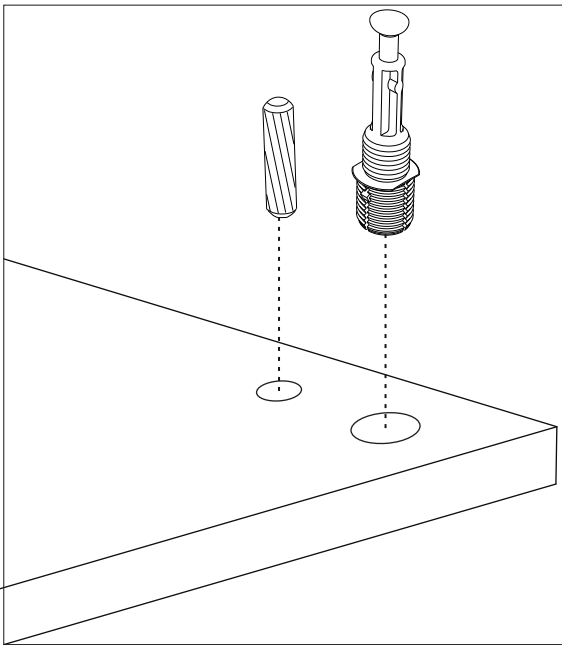

ATTENTION !!

Minifix is the main connection material used in Decortie products. Before starting assembly, please check the drawings below.

A23

A04

A22

This module should be assembled by two people.

ACCESSORY LIST

A22 Minifix k18  12x	A14 DFM6-86  6x	A13 50 mm  50x	B03 25 mm  4x	A12 4 SW  1x
A26  1x	A08  4x	A06 18mm  c1 66x		

GENERAL VIEW

1

2

3

4

5

6