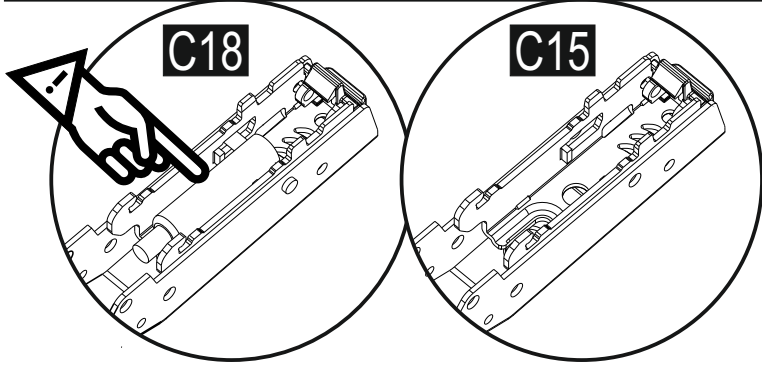

2

3

3

Follow the installation steps in the order as shown.
Position the parts as shown in the installation guide steps.

ACCESSORY LIST

A22 Minifix k18  10x	A23 Minifix M10  10x	A04 Ø8  10x	A13 50mm  10x	A12 4 SW  1x
C19 SdbF(S)  2x	C16 Sdb(S)  2x	C18 YdbF(S)  2x	C15 Ydb(S)  2x	C20 Mtk(S)  8x
A18 3,5x18  72x	B15 15 (black)mm Raf Pimi  15x	A69 P.D.  15x	A06 18mm  10x	A25 ARK.PL  16x
Z72  5x	A48 Raf Pimi  16x	A72 bas ac 80  4x		

10.^{step}

11.^{step}

12.^{step}

13.^{step}

14. step

15.^{step}

16^{step}

17. step