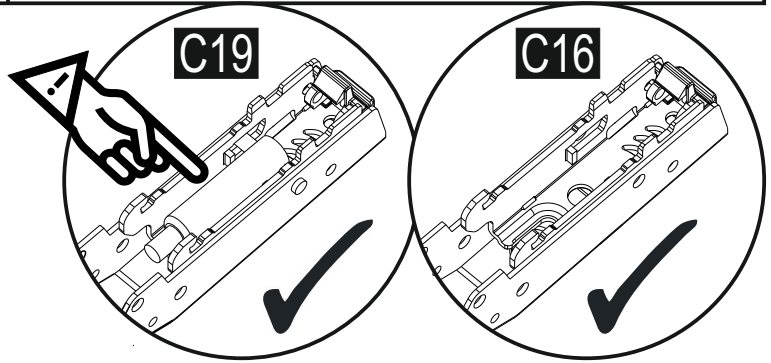

2

3

3

Follow the installation steps in the order as shown.
Position the parts as shown in the installation guide steps.

ACCESSORY LIST

A22 Minifix k18  10x	A23 Minifix M10  10x	A04 Ø8  10x	A13 50mm  10x	A12 4 SW  1x
C19 SdbF(S)  2x	C16 Sdb(S)  2x	C18 YdbF(S)  2x	C15 Ydb(S)  2x	C20 Mtk(S)  8x
A18 3,5x18  72x	B15 15 (black)mm Raf Pimi  15x	A69 P.D.  15x	A06 18mm  10x	A25 ARK.PL  16x
Z72  5x	A48 Raf Pimi  16x	A72 bas ac 80  4x		

10.^{step}

11.^{step}

12.^{step}

13.^{step}

14. step

15.^{step}

16^{step}

17. step