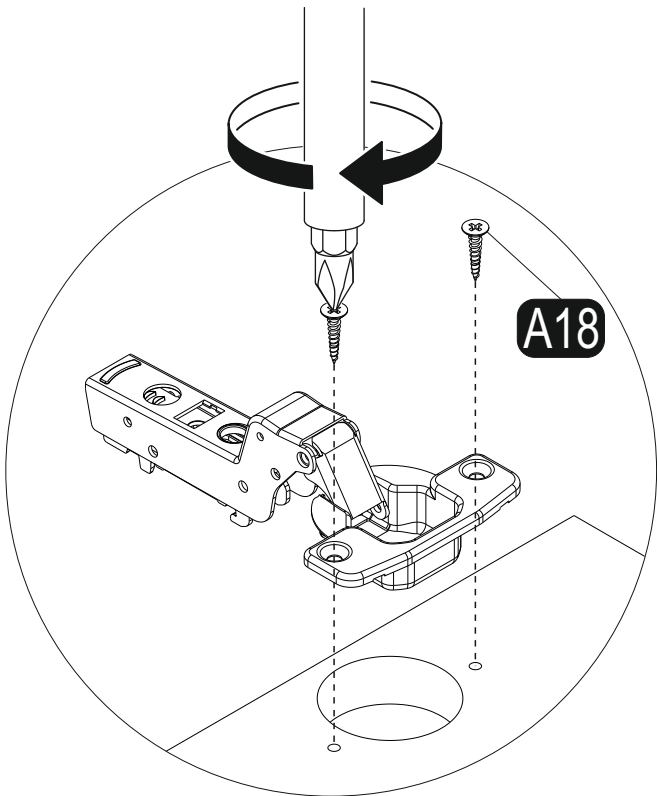

2

3

3

Follow the installation steps in the order as shown.
Position the parts as shown in the installation guide steps.

ACCESSORY LIST

A22 Minifix k18  10x	A23 Minifix M10  10x	A04 Ø8  10x	A13 50mm  10x	A12 4 SW  1x
C19 SdbF(S)  2x	C16 Sdb(S)  2x	C18 YdbF(S)  2x	C15 Ydb(S)  2x	C20 Mtk(S)  8x
A18 3,5x18  72x	B15 15 (black)mm Raf Pimi  15x	A69 P.D.  15x	A06 18mm  10x	A25 ARK.PL  16x
Z72  5x	A48 Raf Pimi  16x	A72 bas ac 80  4x		

10.^{step}

11.^{step}

12.^{step}

13.^{step}

14. step

15.^{step}

16^{step}

17. step