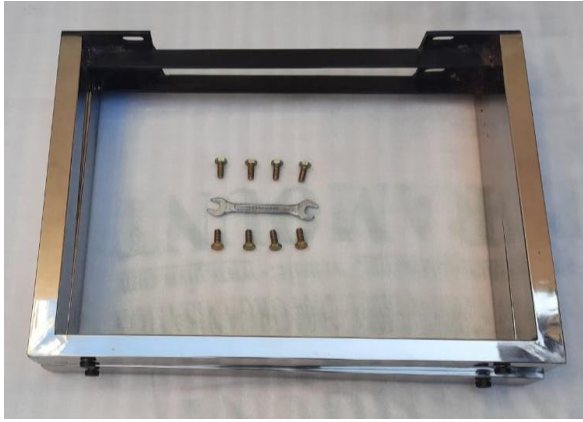

# FM 1008012, Assembly Instructions

## Coffee Table Grey With White Metal Legs

1.

2.

3.