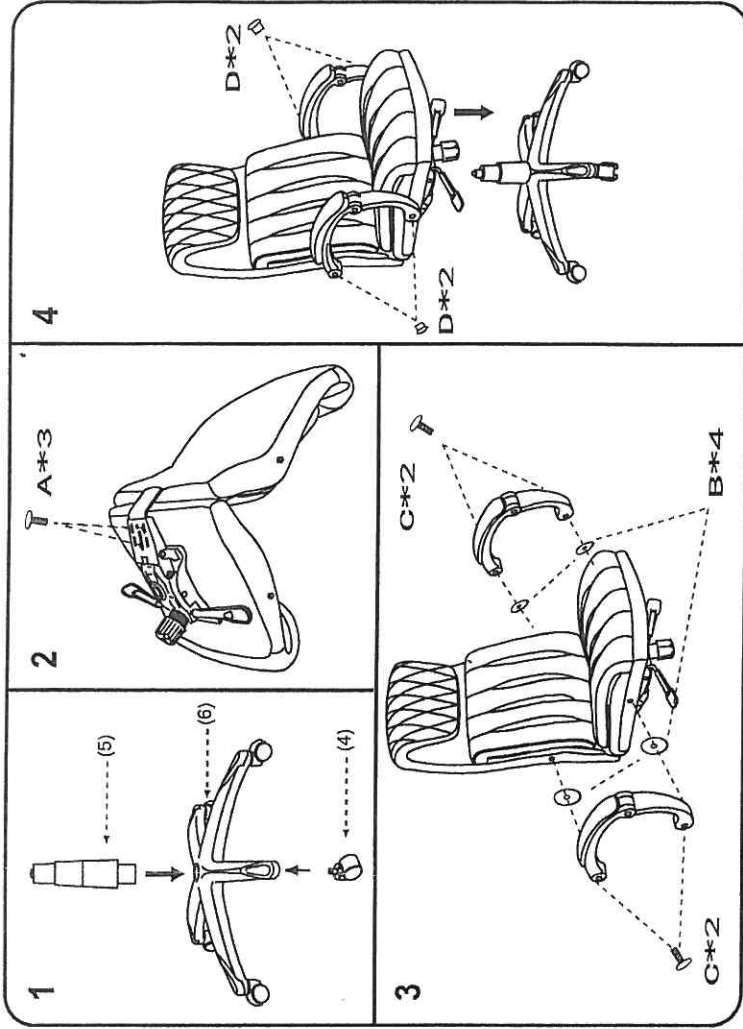

MODEL: CYE233-1 CYE233-2 CYE233-3

 BACK (4)X5	 SEAT & MECHANISM (5)X1	 LARM LEFT ARM RARM RIGHT ARM (6)X1
 CASTERS	 GAS LIFT	 BASE
(A)x3 	M8*18 L-bar Screw Gasket M8*45 Arm Screw Arm Cap Allen key	(B)x4  (C)x4  (D)x4  (E)x2 

Insert and loosely tighten all screws. When assembly is completed, fully tighten all screws before using. This chair is only intended for sitting. Any other use will void the warranty.