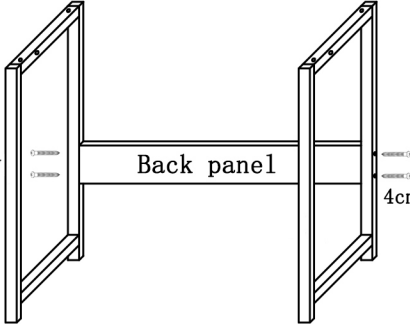

072-000032

4cm sharp screw

2.5cm flat screw

4cm flat screw

Table top

Back panel

Connected tube

Metal frame

Metal frame

4cm sharp screw

Back panel

4cm sharp screw

4cm flat screw

Connected tube

4cm flat screw

PS:Don' t use 4cm flat screw,or it will damage the table top !!!