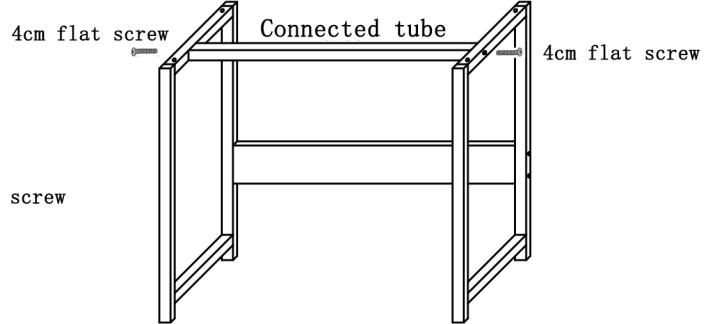

072-000032

4cm sharp screw

2.5cm flat screw

4cm flat screw

Table top

Back panel

Connected tube

Metal frame

Metal frame

4cm sharp screw

Back panel

4cm sharp screw

4cm flat screw

Connected tube

4cm flat screw

PS:Don' t use 4cm flat screw,or it will damage the table top !!!

Table top

2.5cm flat screw

Done !