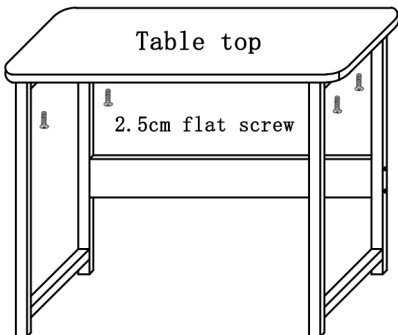

072-000032

4cm sharp screw

2.5cm flat screw

4cm flat screw

Table top

Back panel

Connected tube

Metal frame

Metal frame

4cm sharp screw

Back panel

4cm sharp screw

4cm flat screw

Connected tube

4cm flat screw

PS:Don' t use 4cm flat screw,or it will damage the table top !!!

Table top

2.5cm flat screw

Done !