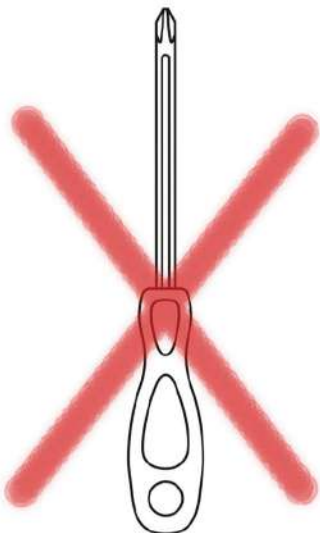

armchair includes 4 iron legs.

STEP 1

please recline the armchair

STEP 2

fillister head screw

**please use a drill
for fixing the legs**

please don't use screwdriver

have a nice seating