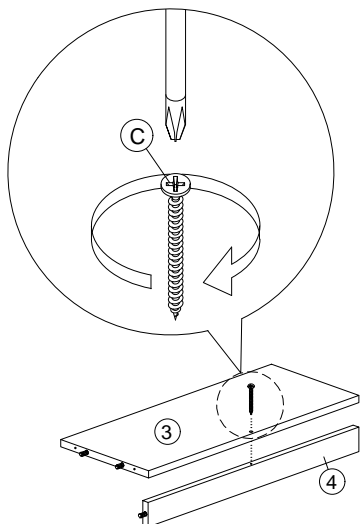

Assembly Instruction

049-000068

Hardware List			
No.	SHAPE	DESCRIPTION	Qty.
A		8x25mm Dowel	12Pcs
B		M3.5x16mm Screw	34Pcs
C		M4x45mm Screw	11Pcs
D		M3x12mm Screw	24Pcs
E		#6x5/8 CSK Tapping 6x16mm	6Pcs
F		2 Tray Shoe Rack	3Sets
G		Round Taper Leg 150mm	4Pcs
H		6/8 Power Pin	30Pcs
I		Sticker	6Pcs

Part List

Assembly Instruction

Step 1

A		8x25mm Dowel	12Pcs
---	---	--------------	-------

Step 2

B		M3.5x16mm Screw	16Pcs
G		Round Taper Leg 150mm	4Pcs

Step 3

F		2 Tray Shoe Rack	6Pcs
---	---	------------------	------

Step 4

F		2 Tray Shoe Rack	6Pcs
---	---	------------------	------

Assembly Instruction

Step 5

C		M4x45mm Screw	1Pc
---	---	---------------	-----

Step 6

C		M4x45mm Screw	3Pcs
I		Sticker	3Pcs

Step 7

C		M4x45mm Screw	3Pcs
---	---	---------------	------

I		Sticker	3Pcs
---	---	---------	------

Assembly Instruction

Step 8

C		M4x45mm Screw	4Pcs
---	---	---------------	------

Step 9

H		6/8 Power Pin	30Pcs
---	---	---------------	-------