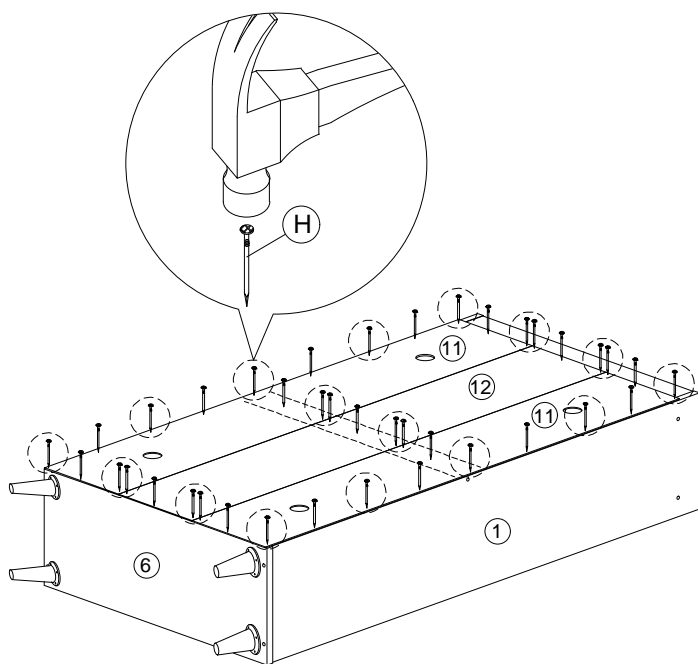

Part List

Assembly Instruction

Step 1

A		8x25mm Dowel	12Pcs
---	---	--------------	-------

Step 2

B		M3.5x16mm Screw	16Pcs
G		Round Taper Leg 150mm	4Pcs

Step 3

F		2 Tray Shoe Rack	6Pcs
---	---	------------------	------

Step 4

F		2 Tray Shoe Rack	6Pcs
---	---	------------------	------

Assembly Instruction

Step 5

C		M4x45mm Screw	1Pc
---	---	---------------	-----

Step 6

C		M4x45mm Screw	3Pcs
I		Sticker	3Pcs

Step 7

C		M4x45mm Screw	3Pcs
---	---	---------------	------

I		Sticker	3Pcs
---	---	---------	------

Assembly Instruction

Step 8

C		M4x45mm Screw	4Pcs
---	---	---------------	------

Step 9

H		6/8 Power Pin	30Pcs
---	---	---------------	-------

Step 10

F		2 Tray Shoe Rack	3Sets
---	---	------------------	-------

Assembly Instruction

Step 11

D		M3x12mm Screw	6Pcs
---	---	---------------	------

Step 12

B		M3.5x16mm Screw	18Pcs
---	---	-----------------	-------