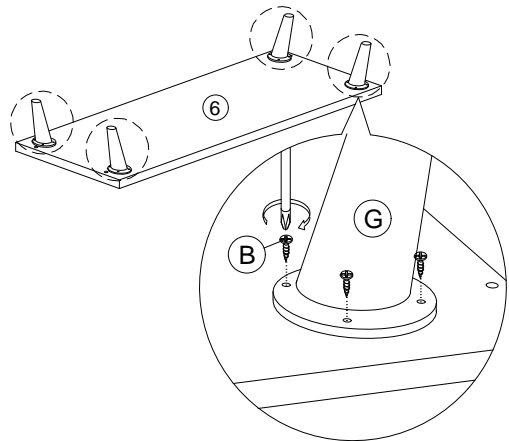

Assembly Instruction

049-000068

Hardware List			
No.	SHAPE	DESCRIPTION	Qty.
A		8x25mm Dowel	12Pcs
B		M3.5x16mm Screw	34Pcs
C		M4x45mm Screw	11Pcs
D		M3x12mm Screw	24Pcs
E		#6x5/8 CSK Tapping 6x16mm	6Pcs
F		2 Tray Shoe Rack	3Sets
G		Round Taper Leg 150mm	4Pcs
H		6/8 Power Pin	30Pcs
I		Sticker	6Pcs

Part List

Assembly Instruction

Step 1

A		8x25mm Dowel	12Pcs
---	---	--------------	-------

Step 2

B		M3.5x16mm Screw	16Pcs
G		Round Taper Leg 150mm	4Pcs

Step 3

F		2 Tray Shoe Rack	6Pcs
---	---	------------------	------

Step 4

F		2 Tray Shoe Rack	6Pcs
---	---	------------------	------

Assembly Instruction

Step 5

C		M4x45mm Screw	1Pc
---	---	---------------	-----

Step 6

C		M4x45mm Screw	3Pcs
I		Sticker	3Pcs

Step 7

C		M4x45mm Screw	3Pcs
---	---	---------------	------

I		Sticker	3Pcs
---	---	---------	------

Assembly Instruction

Step 8

C		M4x45mm Screw	4Pcs
---	---	---------------	------

Step 9

H		6/8 Power Pin	30Pcs
---	---	---------------	-------