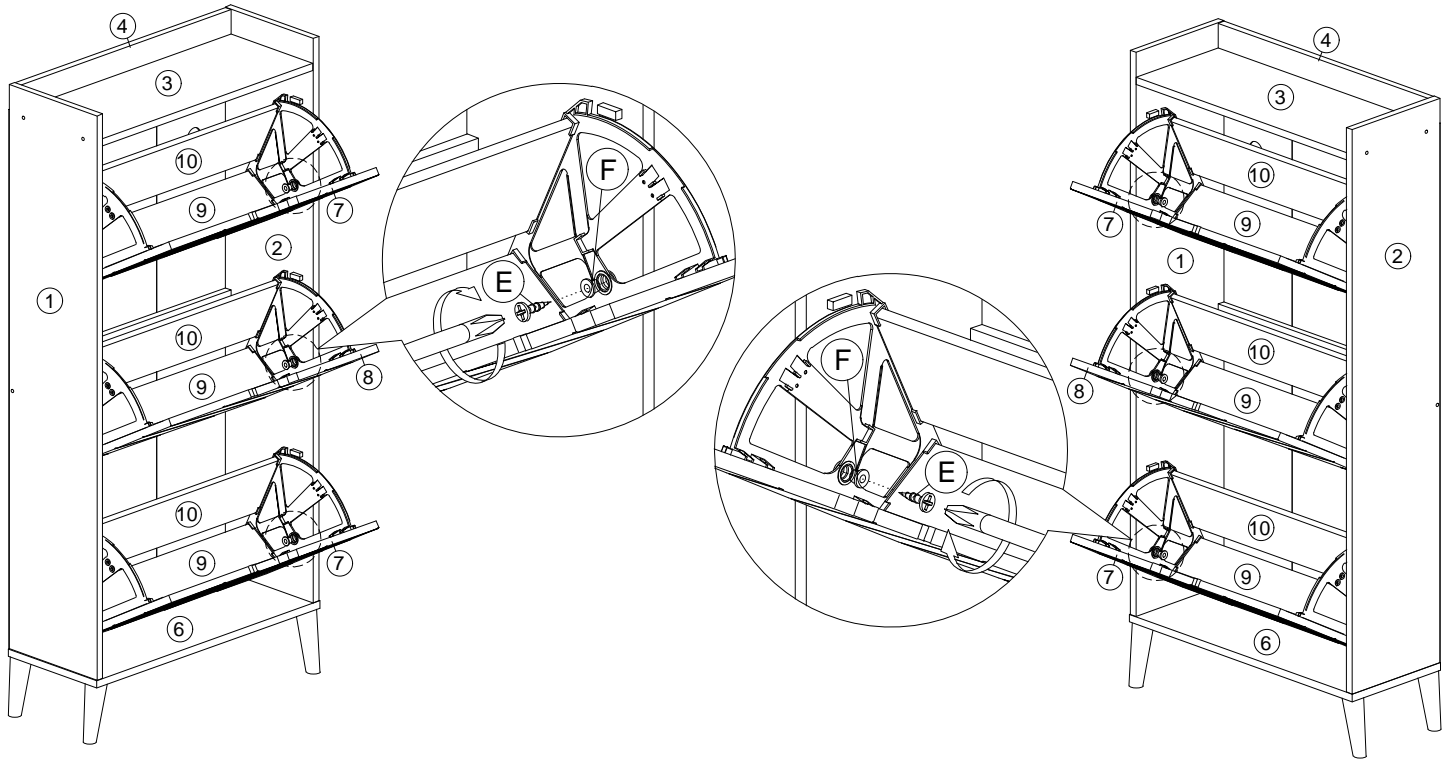

Step 10

F		2 Tray Shoe Rack	3Sets
---	---	------------------	-------

Assembly Instruction

Step 11

D		M3x12mm Screw	6Pcs
---	---	---------------	------

Step 12

B		M3.5x16mm Screw	18Pcs
---	---	-----------------	-------

Assembly Instruction

Step 13

Step 14

D		M3x12mm Screw	12Pcs
---	---	---------------	-------

Assembly Instruction

Step 15

F		2 Tray Shoe Rack	6Pcs
---	---	------------------	------

E		#6x5/8 CSK Tapping 6x16mm	6Pcs
---	---	------------------------------	------