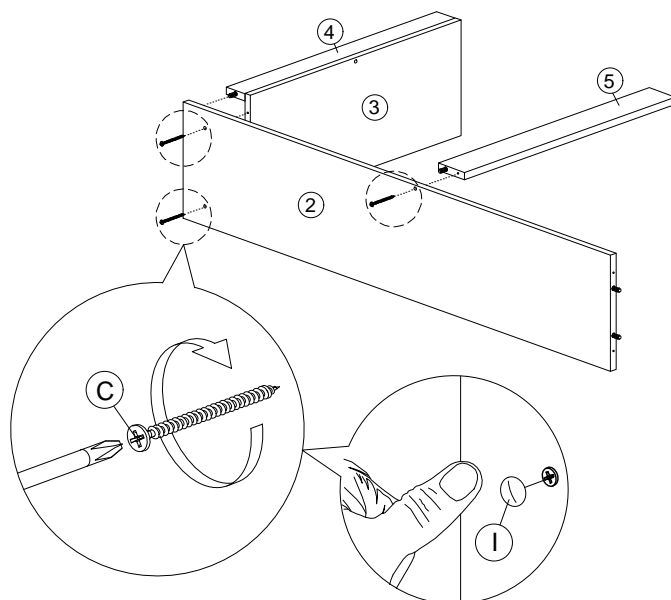

Assembly Instruction

049-000068

Hardware List			
No.	SHAPE	DESCRIPTION	Qty.
A		8x25mm Dowel	12Pcs
B		M3.5x16mm Screw	34Pcs
C		M4x45mm Screw	11Pcs
D		M3x12mm Screw	24Pcs
E		#6x5/8 CSK Tapping 6x16mm	6Pcs
F		2 Tray Shoe Rack	3Sets
G		Round Taper Leg 150mm	4Pcs
H		6/8 Power Pin	30Pcs
I		Sticker	6Pcs

Part List

Assembly Instruction

Step 1

A		8x25mm Dowel	12Pcs
---	---	--------------	-------

Step 2

B		M3.5x16mm Screw	16Pcs
G		Round Taper Leg 150mm	4Pcs

Step 3

F		2 Tray Shoe Rack	6Pcs
---	---	------------------	------

Step 4

F		2 Tray Shoe Rack	6Pcs
---	---	------------------	------

Assembly Instruction

Step 5

C		M4x45mm Screw	1Pc
---	---	---------------	-----

Step 6

C		M4x45mm Screw	3Pcs
I		Sticker	3Pcs

Step 7

C		M4x45mm Screw	3Pcs
---	---	---------------	------

I		Sticker	3Pcs
---	---	---------	------

Assembly Instruction

Step 8

C		M4x45mm Screw	4Pcs
---	---	---------------	------

Step 9

H		6/8 Power Pin	30Pcs
---	---	---------------	-------