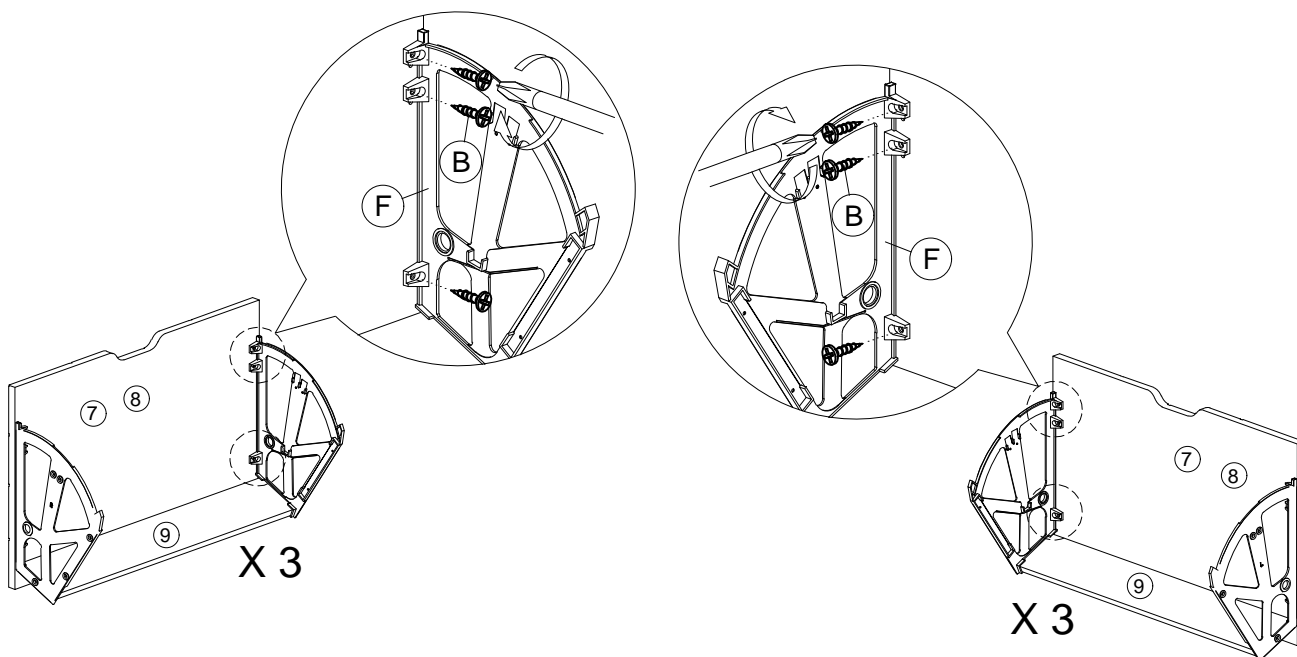

Step 10

F		2 Tray Shoe Rack	3Sets
---	---	------------------	-------

Assembly Instruction

Step 11

D		M3x12mm Screw	6Pcs
---	---	---------------	------

Step 12

B		M3.5x16mm Screw	18Pcs
---	---	-----------------	-------

Assembly Instruction

Step 13

Step 14

D		M3x12mm Screw	12Pcs
---	---	---------------	-------

Assembly Instruction

Step 15

F		2 Tray Shoe Rack	6Pcs
---	---	------------------	------

E		#6x5/8 CSK Tapping 6x16mm	6Pcs
---	---	------------------------------	------