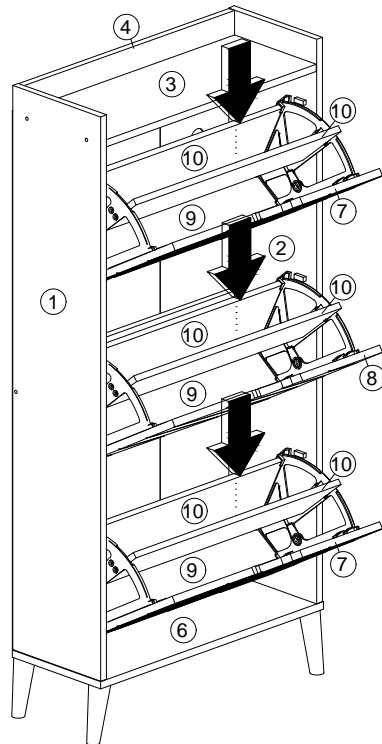

Assembly Instruction

Step 15

F		2 Tray Shoe Rack	6Pcs

E		#6x5/8 CSK Tapping 6x16mm	6Pcs

Step 16