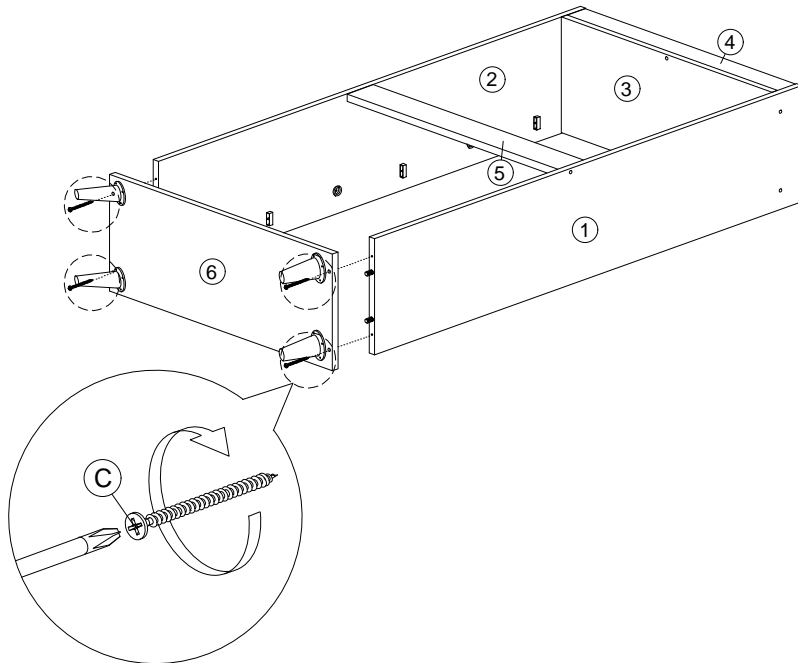

Part List

Assembly Instruction

Step 1

A		8x25mm Dowel	12Pcs
---	---	--------------	-------

Step 2

B		M3.5x16mm Screw	16Pcs
G		Round Taper Leg 150mm	4Pcs

Step 3

F		2 Tray Shoe Rack	6Pcs
---	---	------------------	------

Step 4

F		2 Tray Shoe Rack	6Pcs
---	---	------------------	------

Assembly Instruction

Step 5

C		M4x45mm Screw	1Pc
---	---	---------------	-----

Step 6

C		M4x45mm Screw	3Pcs
I		Sticker	3Pcs

Step 7

C		M4x45mm Screw	3Pcs
---	---	---------------	------

I		Sticker	3Pcs
---	---	---------	------

Assembly Instruction

Step 8

C		M4x45mm Screw	4Pcs
---	---	---------------	------

Step 9

H		6/8 Power Pin	30Pcs
---	---	---------------	-------

Step 10

F		2 Tray Shoe Rack	3Sets
---	---	------------------	-------

Assembly Instruction

Step 11

D		M3x12mm Screw	6Pcs
---	---	---------------	------

Step 12

B		M3.5x16mm Screw	18Pcs
---	---	-----------------	-------