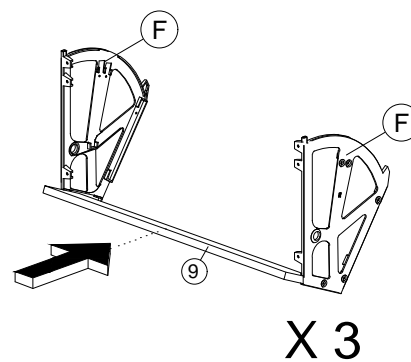

Part List

Assembly Instruction

Step 1

A		8x25mm Dowel	12Pcs
---	---	--------------	-------

Step 2

B		M3.5x16mm Screw	16Pcs
G		Round Taper Leg 150mm	4Pcs

Step 3

F		2 Tray Shoe Rack	6Pcs
---	---	------------------	------

Step 4

F		2 Tray Shoe Rack	6Pcs
---	---	------------------	------

Assembly Instruction

Step 5

C		M4x45mm Screw	1Pc
---	---	---------------	-----

Step 6

C		M4x45mm Screw	3Pcs
I		Sticker	3Pcs

Step 7

C		M4x45mm Screw	3Pcs
---	---	---------------	------

I		Sticker	3Pcs
---	---	---------	------

Assembly Instruction

Step 8

C		M4x45mm Screw	4Pcs
---	---	---------------	------

Step 9

H		6/8 Power Pin	30Pcs
---	---	---------------	-------

Step 10

F		2 Tray Shoe Rack	3Sets
---	---	------------------	-------

Assembly Instruction

Step 11

D		M3x12mm Screw	6Pcs
---	---	---------------	------

Step 12

B		M3.5x16mm Screw	18Pcs
---	---	-----------------	-------