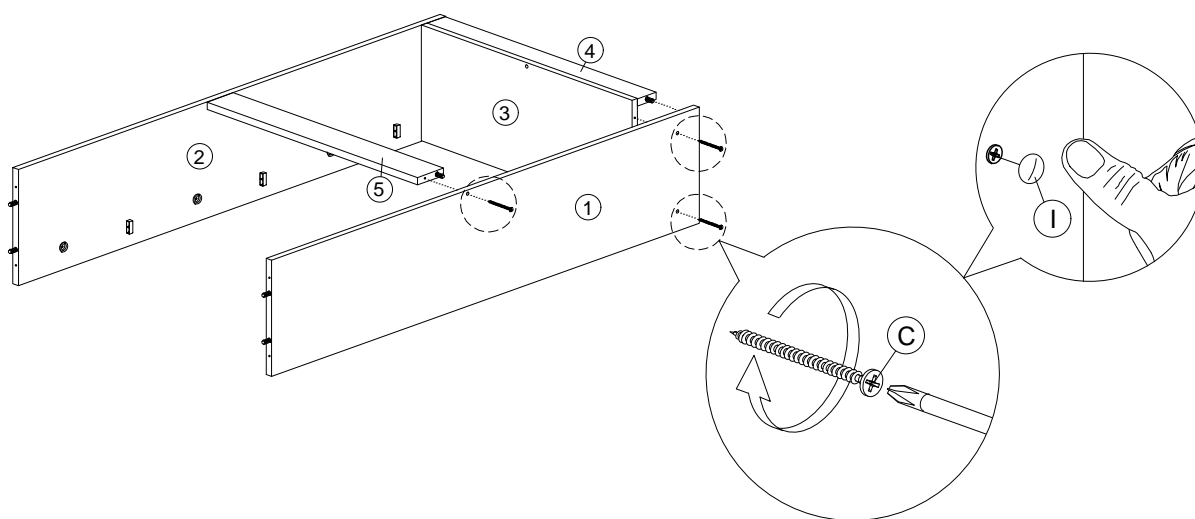

Step 7

C		M4x45mm Screw	3Pcs

I		Sticker	3Pcs