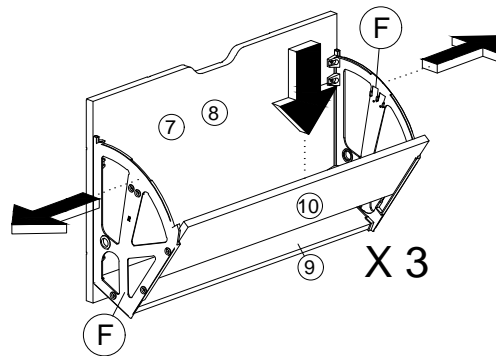

C		M4x45mm Screw	3Pcs
---	---	---------------	------

I		Sticker	3Pcs
---	---	---------	------

Assembly Instruction

Step 8

C		M4x45mm Screw	4Pcs
---	---	---------------	------

Step 9

H		6/8 Power Pin	30Pcs
---	---	---------------	-------

Step 10

F		2 Tray Shoe Rack	3Sets
---	---	------------------	-------

Assembly Instruction

Step 11

D		M3x12mm Screw	6Pcs
---	---	---------------	------

Step 12

B		M3.5x16mm Screw	18Pcs
---	---	-----------------	-------

Assembly Instruction

Step 13

Step 14

D		M3x12mm Screw	12Pcs
---	---	---------------	-------

Assembly Instruction

Step 15

F		2 Tray Shoe Rack	6Pcs
---	---	------------------	------

E		#6x5/8 CSK Tapping 6x16mm	6Pcs
---	---	------------------------------	------