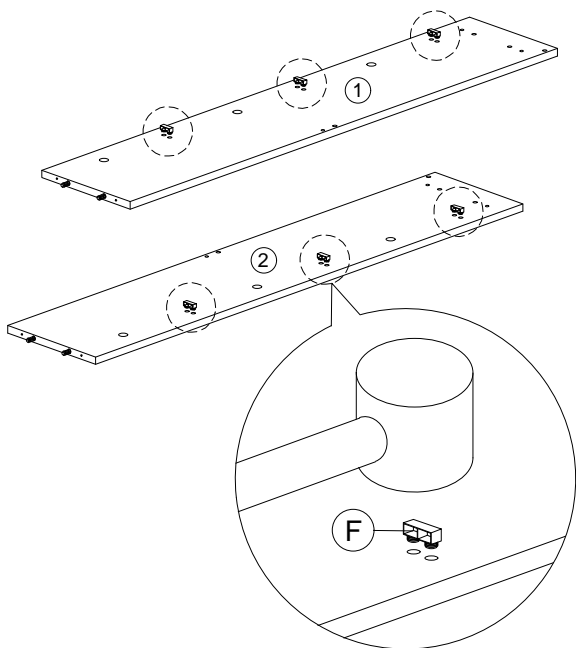

Assembly Instruction

049-000068

Hardware List			
No.	SHAPE	DESCRIPTION	Qty.
A		8x25mm Dowel	12Pcs
B		M3.5x16mm Screw	34Pcs
C		M4x45mm Screw	11Pcs
D		M3x12mm Screw	24Pcs
E		#6x5/8 CSK Tapping 6x16mm	6Pcs
F		2 Tray Shoe Rack	3Sets
G		Round Taper Leg 150mm	4Pcs
H		6/8 Power Pin	30Pcs
I		Sticker	6Pcs

Part List

Assembly Instruction

Step 1

A		8x25mm Dowel	12Pcs
---	---	--------------	-------

Step 2

B		M3.5x16mm Screw	16Pcs
G		Round Taper Leg 150mm	4Pcs

Step 3

F		2 Tray Shoe Rack	6Pcs
---	---	------------------	------

Step 4

F		2 Tray Shoe Rack	6Pcs
---	---	------------------	------

Assembly Instruction

Step 5

C		M4x45mm Screw	1Pc
---	---	---------------	-----

Step 6

C		M4x45mm Screw	3Pcs
I		Sticker	3Pcs

Step 7

C		M4x45mm Screw	3Pcs
---	---	---------------	------

I		Sticker	3Pcs
---	---	---------	------

Assembly Instruction

Step 8

C		M4x45mm Screw	4Pcs
---	---	---------------	------

Step 9

H		6/8 Power Pin	30Pcs
---	---	---------------	-------