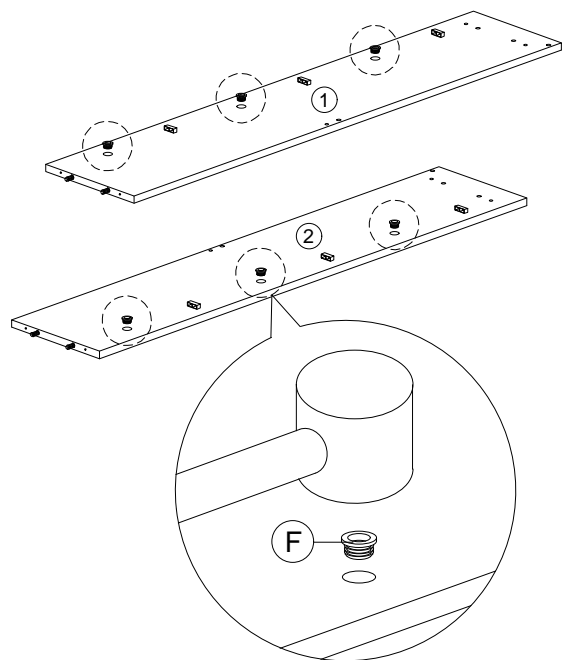

Assembly Instruction

049-000068

Hardware List			
No.	SHAPE	DESCRIPTION	Qty.
A		8x25mm Dowel	12Pcs
B		M3.5x16mm Screw	34Pcs
C		M4x45mm Screw	11Pcs
D		M3x12mm Screw	24Pcs
E		#6x5/8 CSK Tapping 6x16mm	6Pcs
F		2 Tray Shoe Rack	3Sets
G		Round Taper Leg 150mm	4Pcs
H		6/8 Power Pin	30Pcs
I		Sticker	6Pcs

Part List

Assembly Instruction

Step 1

A		8x25mm Dowel	12Pcs
---	---	--------------	-------

Step 2

B		M3.5x16mm Screw	16Pcs
G		Round Taper Leg 150mm	4Pcs

Step 3

F		2 Tray Shoe Rack	6Pcs
---	---	------------------	------

Step 4

F		2 Tray Shoe Rack	6Pcs
---	---	------------------	------

Assembly Instruction

Step 5

C		M4x45mm Screw	1Pc
---	---	---------------	-----

Step 6

C		M4x45mm Screw	3Pcs
I		Sticker	3Pcs

Step 7

C		M4x45mm Screw	3Pcs
---	---	---------------	------

I		Sticker	3Pcs
---	---	---------	------

Assembly Instruction

Step 8

C		M4x45mm Screw	4Pcs
---	---	---------------	------

Step 9

H		6/8 Power Pin	30Pcs
---	---	---------------	-------