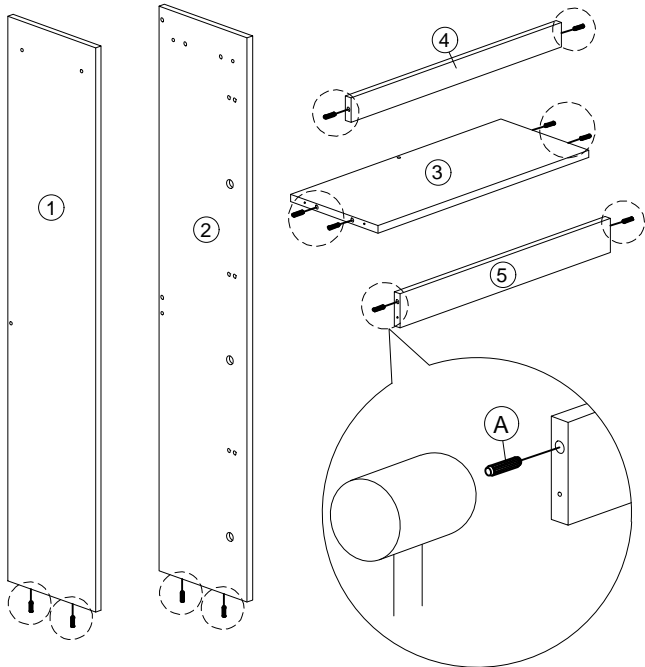

Assembly Instruction

049-000068

Hardware List			
No.	SHAPE	DESCRIPTION	Qty.
A		8x25mm Dowel	12Pcs
B		M3.5x16mm Screw	34Pcs
C		M4x45mm Screw	11Pcs
D		M3x12mm Screw	24Pcs
E		#6x5/8 CSK Tapping 6x16mm	6Pcs
F		2 Tray Shoe Rack	3Sets
G		Round Taper Leg 150mm	4Pcs
H		6/8 Power Pin	30Pcs
I		Sticker	6Pcs

Part List

Assembly Instruction

Step 1

A		8x25mm Dowel	12Pcs
---	---	--------------	-------

Step 2

B		M3.5x16mm Screw	16Pcs
G		Round Taper Leg 150mm	4Pcs

Step 3

F		2 Tray Shoe Rack	6Pcs
---	---	------------------	------

Step 4

F		2 Tray Shoe Rack	6Pcs
---	---	------------------	------

Assembly Instruction

Step 5

C		M4x45mm Screw	1Pc
---	---	---------------	-----

Step 6

C		M4x45mm Screw	3Pcs
I		Sticker	3Pcs

Step 7

C		M4x45mm Screw	3Pcs
---	---	---------------	------

I		Sticker	3Pcs
---	---	---------	------

Assembly Instruction

Step 8

C		M4x45mm Screw	4Pcs
---	---	---------------	------

Step 9

H		6/8 Power Pin	30Pcs
---	---	---------------	-------