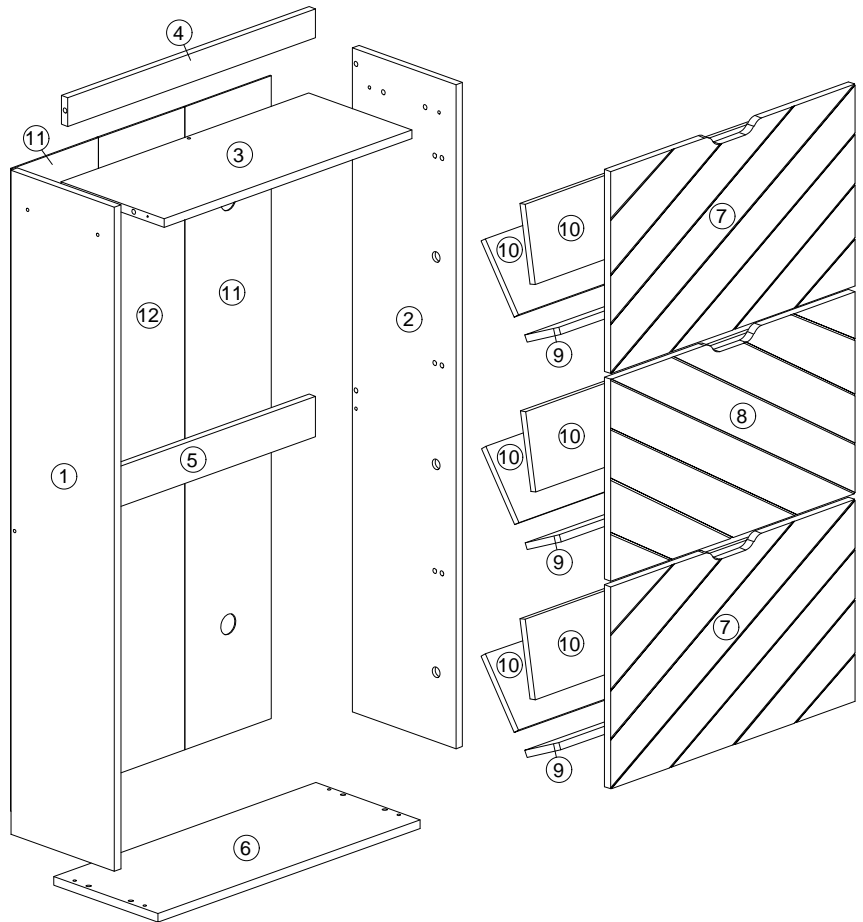

Assembly Instruction

049-000068

Hardware List			
No.	SHAPE	DESCRIPTION	Qty.
A		8x25mm Dowel	12Pcs
B		M3.5x16mm Screw	34Pcs
C		M4x45mm Screw	11Pcs
D		M3x12mm Screw	24Pcs
E		#6x5/8 CSK Tapping 6x16mm	6Pcs
F		2 Tray Shoe Rack	3Sets
G		Round Taper Leg 150mm	4Pcs
H		6/8 Power Pin	30Pcs
I		Sticker	6Pcs

Part List

Assembly Instruction

Step 1

A		8x25mm Dowel	12Pcs
---	---	--------------	-------

Step 2

B		M3.5x16mm Screw	16Pcs
G		Round Taper Leg 150mm	4Pcs

Step 3

F		2 Tray Shoe Rack	6Pcs
---	---	------------------	------