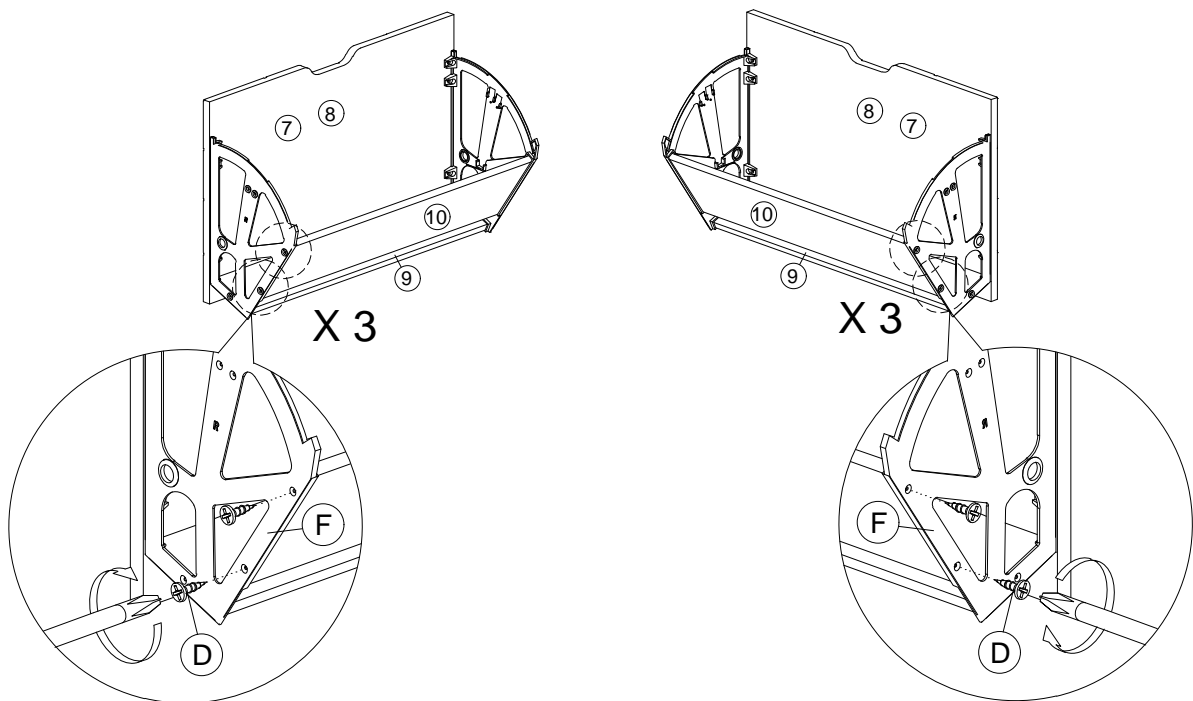

Step 10

F		2 Tray Shoe Rack	3Sets
---	---	------------------	-------

Assembly Instruction

Step 11

D		M3x12mm Screw	6Pcs
---	---	---------------	------

Step 12

B		M3.5x16mm Screw	18Pcs
---	---	-----------------	-------

Assembly Instruction

Step 13

Step 14

D		M3x12mm Screw	12Pcs
---	---	---------------	-------

Assembly Instruction

Step 15

F		2 Tray Shoe Rack	6Pcs
---	---	------------------	------

E		#6x5/8 CSK Tapping 6x16mm	6Pcs
---	---	------------------------------	------