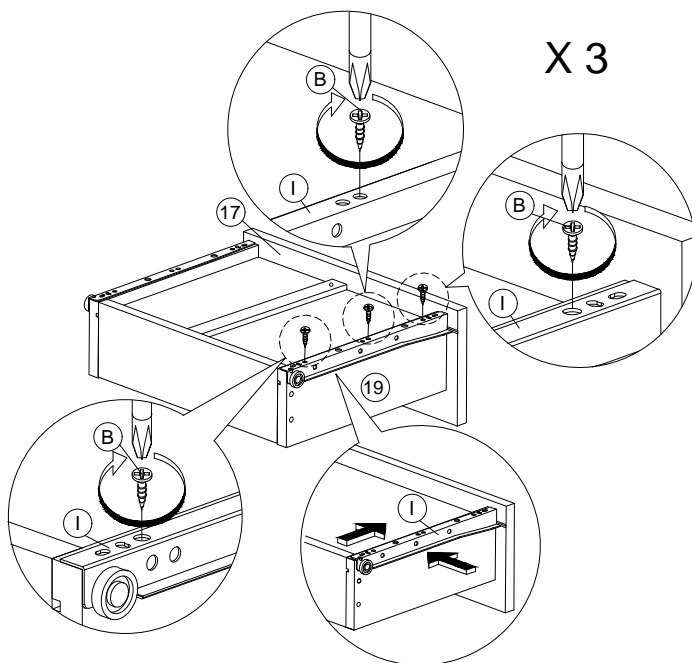

Step 15

C		M4x45mm Screw	14Pcs
F		Sticker	14Pcs

Step 16

G		6/8 Power Pin	30Pcs
---	-------------------------------------------------------------------------------------	---------------	-------

Step 17

B		M3.5x16mm Screw	16Pcs
H		L Bracket	4Pcs

Step 18

E		5/8 Nail With Pin	6Pcs
---	---------------------------------------------------------------------------------------	-------------------	------

Assembly Instruction

Step 19

C		M4x45mm Screw	9Pcs
D		Minifix	15Pcs

Step 20

B		M3.5x16mm Screw	9Pcs
I		Drawer Slide 250mm- R	3Pcs

Step 21

B		M3.5x16mm Screw	9Pcs
I		Drawer Slide 250mm- L	3Pcs

Step 22