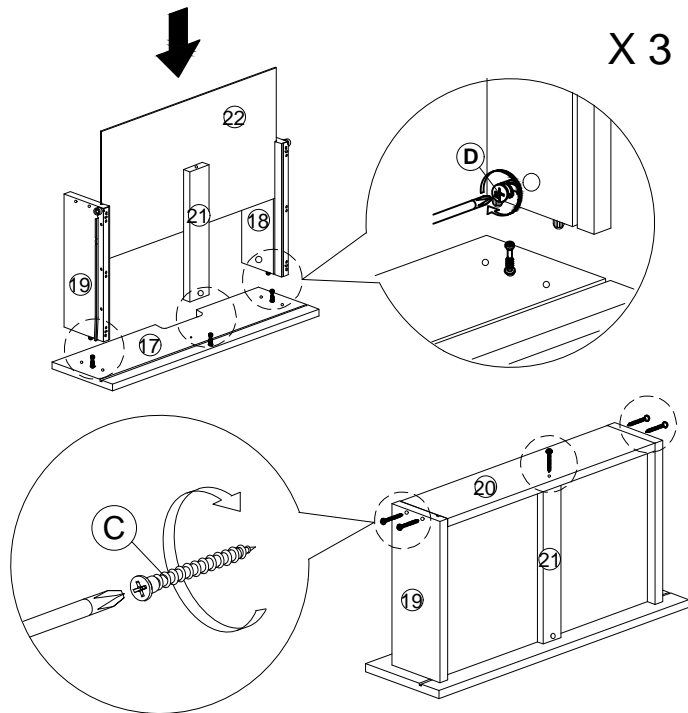

Step 15

C		M4x45mm Screw	14Pcs
F		Sticker	14Pcs

Step 16

G		6/8 Power Pin	30Pcs
---	-------------------------------------------------------------------------------------	---------------	-------

Step 17

B		M3.5x16mm Screw	16Pcs
H		L Bracket	4Pcs

Step 18

E		5/8 Nail With Pin	6Pcs
---	---------------------------------------------------------------------------------------	-------------------	------

Assembly Instruction

Step 19

C		M4x45mm Screw	9Pcs
D		Minifix	15Pcs

Step 20

B		M3.5x16mm Screw	9Pcs
I		Drawer Slide 250mm- R	3Pcs

Step 21

B		M3.5x16mm Screw	9Pcs
I		Drawer Slide 250mm- L	3Pcs

Step 22