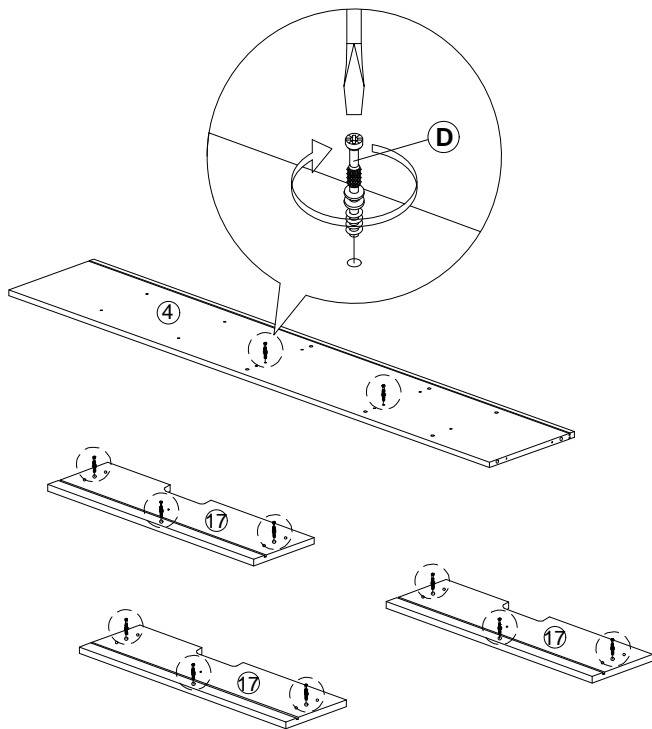

Assembly Instruction

049-000067

Hardware List			
No.	SHAPE	DESCRIPTION	Qty.
A		8x25mm Dowel	78Pcs
B		M3.5X16mm Screw	34Pcs
C		M4x45mm Screw	79Pcs
D		15mm Minifix Myfix	11Sets
E		5/8 Nail With Pin	6Pcs
F		Sticker	46Pcs
G		6/8 Power Pin	30Pcs
H		L Bracket	4Pcs
I		Drawer Slide (250mm)	3Sets

Part List

Assembly Instruction

Step 1

A		8x25mm Dowel	78Pcs
---	-----------------------------------------------------------------------------------	--------------	-------

Step 2

B		M3.5x16mm Screw	18Pcs
I		Drawer Slide 250mm- R	3Pcs

Step 4

C		M4x45mm Screw	4Pcs
F		Sticker	4Pcs

Step 5

C		M4x45mm Screw	2Pcs
F		Sticker	2Pcs

Step 6

C		M4x45mm Screw	4Pcs
F		Sticker	4Pcs

Assembly Instruction

Step 7