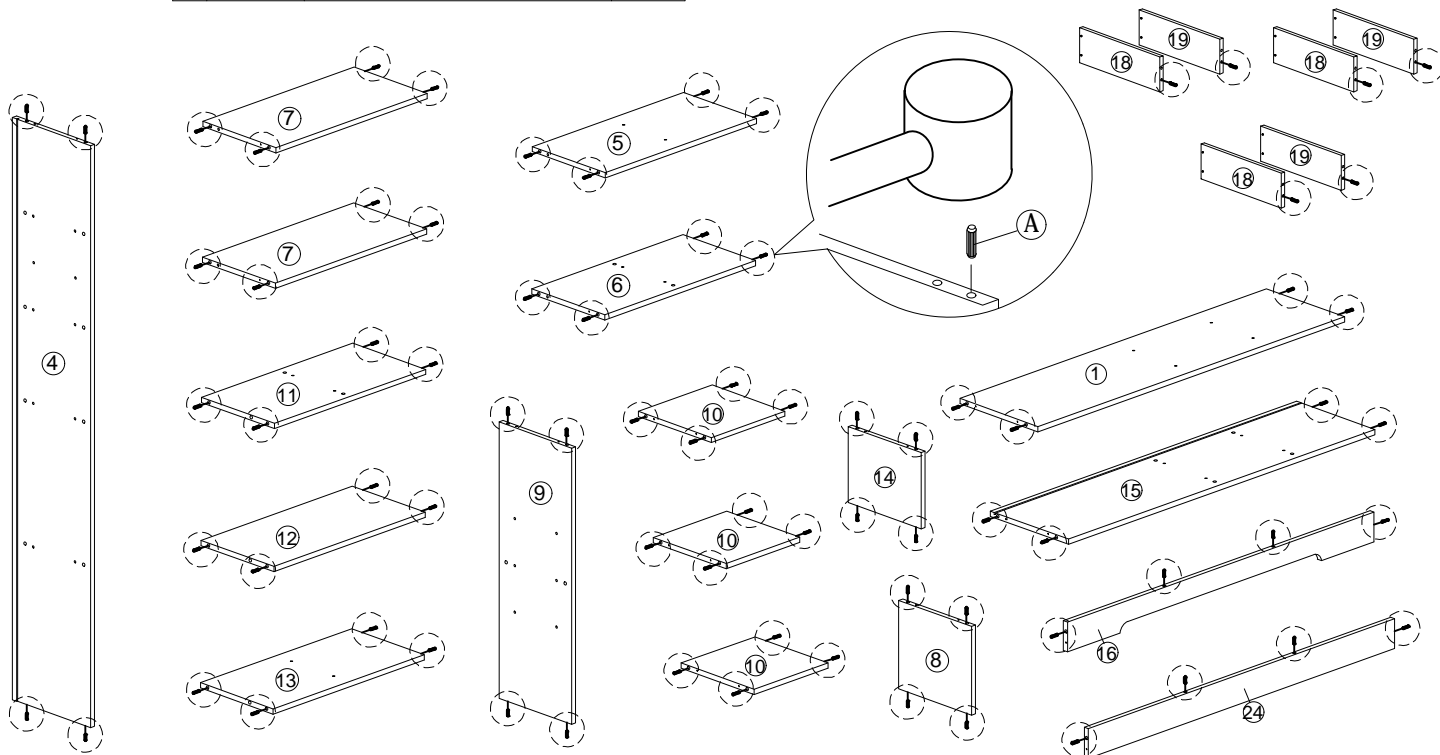

Assembly Instruction

049-000067

Hardware List			
No.	SHAPE	DESCRIPTION	Qty.
A		8x25mm Dowel	78Pcs
B		M3.5X16mm Screw	34Pcs
C		M4x45mm Screw	79Pcs
D		15mm Minifix Myfix	11Sets
E		5/8 Nail With Pin	6Pcs
F		Sticker	46Pcs
G		6/8 Power Pin	30Pcs
H		L Bracket	4Pcs
I		Drawer Slide (250mm)	3Sets

Part List

Assembly Instruction

Step 1

A		8x25mm Dowel	78Pcs
---	-----------------------------------------------------------------------------------	--------------	-------

Step 2

B		M3.5x16mm Screw	18Pcs
I		Drawer Slide 250mm- R	3Pcs