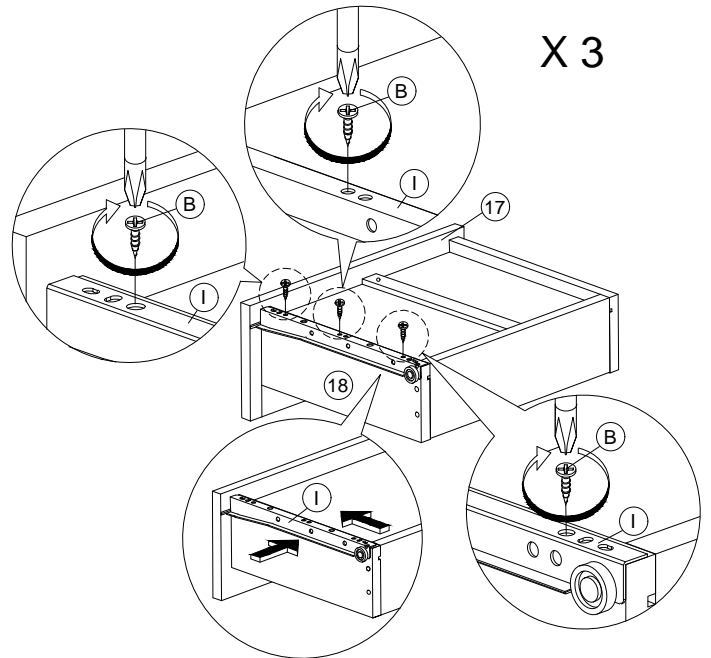

Step 15

C		M4x45mm Screw	14Pcs
F		Sticker	14Pcs

Step 16

G		6/8 Power Pin	30Pcs
---	-------------------------------------------------------------------------------------	---------------	-------

Step 17

B		M3.5x16mm Screw	16Pcs
H		L Bracket	4Pcs

Step 18

E		5/8 Nail With Pin	6Pcs
---	---------------------------------------------------------------------------------------	-------------------	------

Assembly Instruction

Step 19

C		M4x45mm Screw	9Pcs
D		Minifix	15Pcs

Step 20

B		M3.5x16mm Screw	9Pcs
I		Drawer Slide 250mm- R	3Pcs

Step 21

B		M3.5x16mm Screw	9Pcs
I		Drawer Slide 250mm- L	3Pcs

Step 22