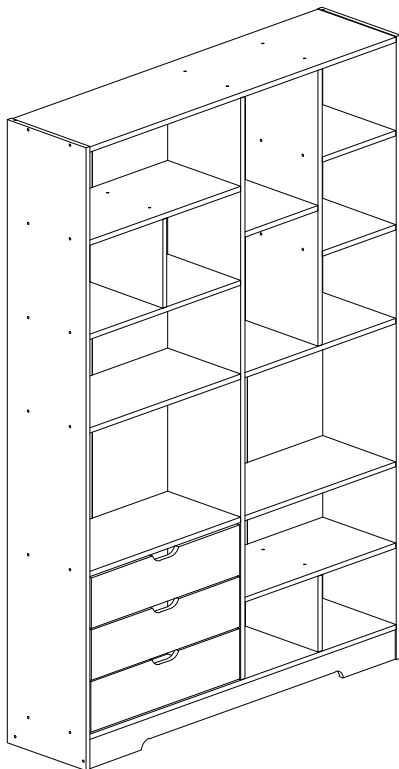

Assembly Instruction

049-000067

Hardware List			
No.	SHAPE	DESCRIPTION	Qty.
A		8x25mm Dowel	78Pcs
B		M3.5X16mm Screw	34Pcs
C		M4x45mm Screw	79Pcs
D		15mm Minifix Myfix	11Sets
E		5/8 Nail With Pin	6Pcs
F		Sticker	46Pcs
G		6/8 Power Pin	30Pcs
H		L Bracket	4Pcs
I		Drawer Slide (250mm)	3Sets

Part List

Assembly Instruction

Step 1

A		8x25mm Dowel	78Pcs
---	-----------------------------------------------------------------------------------	--------------	-------

Step 2

B		M3.5x16mm Screw	18Pcs
I		Drawer Slide 250mm- R	3Pcs