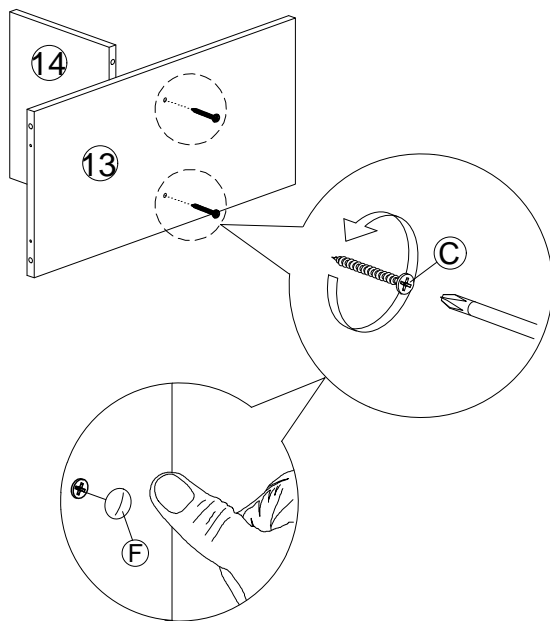

Part List

Assembly Instruction

Step 1

A		8x25mm Dowel	78Pcs
---	-----------------------------------------------------------------------------------	--------------	-------

Step 2

B		M3.5x16mm Screw	18Pcs
I		Drawer Slide 250mm- R	3Pcs

I		Drawer Slide 250mm - L	3Pcs
---	-------------------------------------------------------------------------------------	------------------------	------

Assembly Instruction

Step 3

D		Myfix	11Pcs
---	-----------------------------------------------------------------------------------	-------	-------

Step 4

C		M4x45mm Screw	4Pcs
F		Sticker	4Pcs

Step 5

C		M4x45mm Screw	2Pcs
F		Sticker	2Pcs

Step 6

C		M4x45mm Screw	4Pcs
F		Sticker	4Pcs

Assembly Instruction

Step 7