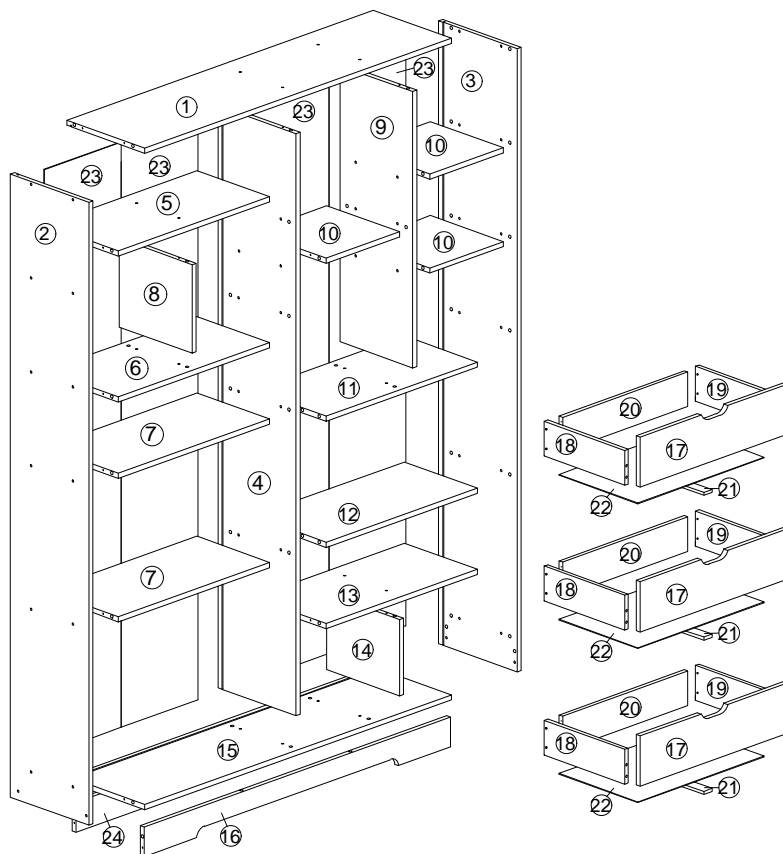

Assembly Instruction

049-000067

Hardware List			
No.	SHAPE	DESCRIPTION	Qty.
A		8x25mm Dowel	78Pcs
B		M3.5X16mm Screw	34Pcs
C		M4x45mm Screw	79Pcs
D		15mm Minifix Myfix	11Sets
E		5/8 Nail With Pin	6Pcs
F		Sticker	46Pcs
G		6/8 Power Pin	30Pcs
H		L Bracket	4Pcs
I		Drawer Slide (250mm)	3Sets

Part List

Assembly Instruction

Step 1

A		8x25mm Dowel	78Pcs
---	-----------------------------------------------------------------------------------	--------------	-------

Step 2

B		M3.5x16mm Screw	18Pcs
I		Drawer Slide 250mm- R	3Pcs