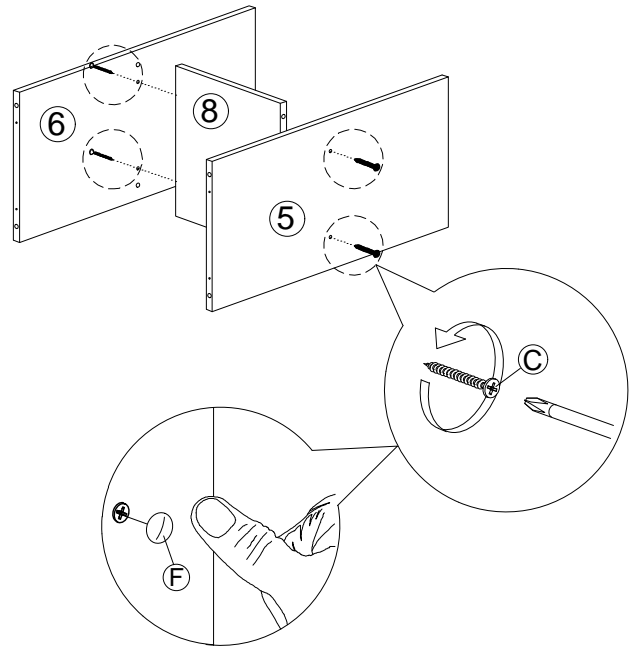

Part List

Assembly Instruction

Step 1

A		8x25mm Dowel	78Pcs
---	-----------------------------------------------------------------------------------	--------------	-------

Step 2

B		M3.5x16mm Screw	18Pcs
I		Drawer Slide 250mm- R	3Pcs

I		Drawer Slide 250mm - L	3Pcs
---	-------------------------------------------------------------------------------------	------------------------	------

Assembly Instruction

Step 3

D		Myfix	11Pcs
---	-----------------------------------------------------------------------------------	-------	-------

Step 4

C		M4x45mm Screw	4Pcs
F		Sticker	4Pcs

Step 5

C		M4x45mm Screw	2Pcs
F		Sticker	2Pcs

Step 6

C		M4x45mm Screw	4Pcs
F		Sticker	4Pcs

Assembly Instruction

Step 7