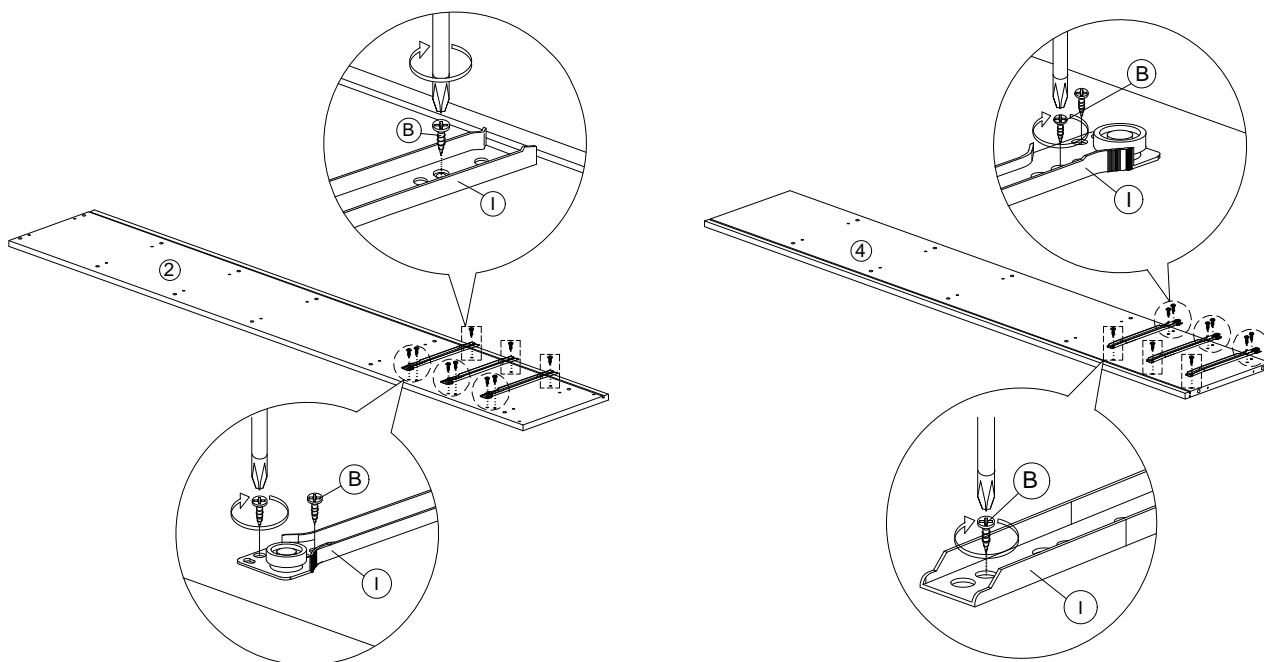

Step 2

B		M3.5x16mm Screw	18Pcs
I		Drawer Slide 250mm- R	3Pcs

I		Drawer Slide 250mm - L	3Pcs