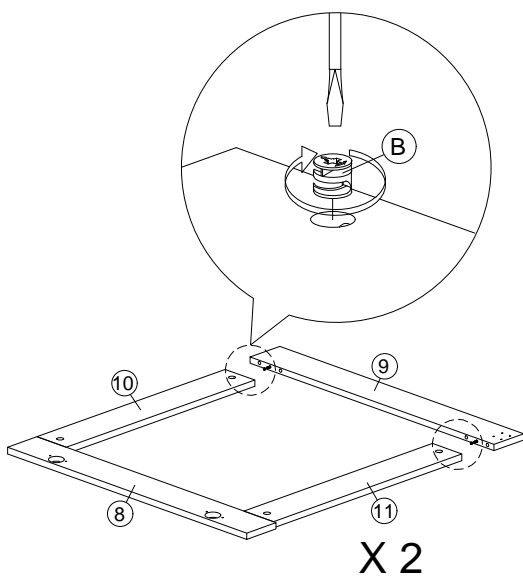

Step 4

D		M4x45mm Screw	4Pcs
I		Sticker	4Pcs

Step 5

D		M4x45mm Screw	4Pcs
I		Sticker	4Pcs

Assembly Instruction

Step 6

H		5/8 Nail With Pin	4Pcs
---	---	-------------------	------

Step 7

B		Minifix	4Pcs
---	---	---------	------

Step 8

B		Minifix	4Pcs
---	---	---------	------

Step 9

C		M3.5x16mm Screw	12Pcs
E		Hinges 7/8	2Pcs

Assembly Instruction

Step 10

C		M3.5x16mm Screw	4Pcs
G		Furniture Bolt	1Pc

Step 11

C		M3.5x16mm Screw	12Pcs
E		Hinges 7/8	2Pcs

Step 12

C		M3.5x16mm Screw	4Pcs
G		Furniture Bolt	1Pc

Step 13

C		M3.5x16mm Screw	36Pcs
F		TJ 5022 6 hole Hinges(RB) 50mmX30mmX1.5mm (T&J)	6Pcs

Assembly Instruction