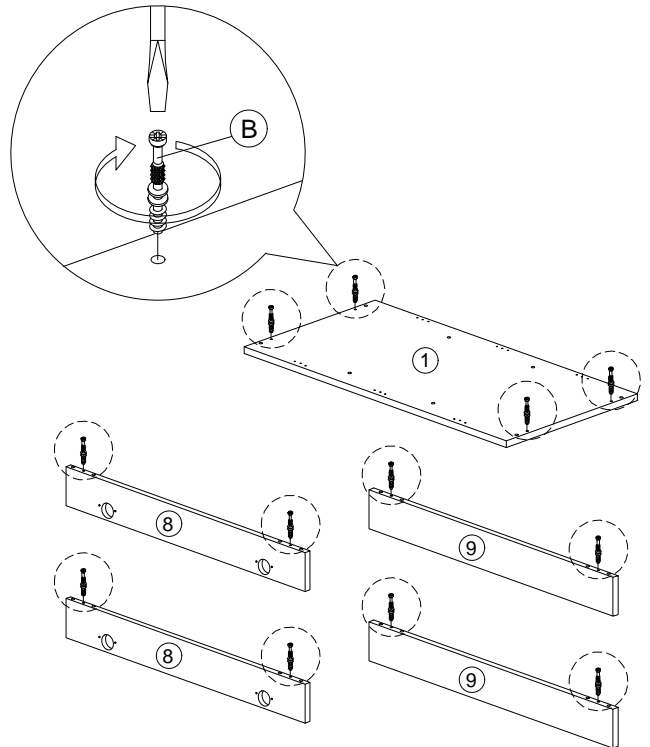

Assembly Instruction

Model : 049-000058

Hardware List			
No.	SHAPE	DESCRIPTION	Qty.
A		8x25mm Dowel	16Pcs
B		15MM Myfix Minifix	12Sets
C		M3.5x16mm Screw	68Pcs
D		M4x45mm Screw	8Pcs
E		Hinges 7/8	4Pcs
F		TJ 5022 6 hole Hinges(RB) 50mmX30mmX1.5mm (T&J)	6Pcs
G		Furniture Bolt	2Pcs
H		5/8 Nail With Pin	8Pcs
I		Sticker	8Pcs
J		8x40mm Dowel	16Pcs

Part List

Step 1

A		8x25mm Dowel	16Pcs
---	---	--------------	-------

Assembly Instruction

Step 2

J		8x40mm Dowel	16Pcs
---	---	--------------	-------

Step 3

B		Myfix	12Pcs
---	---	-------	-------

Step 4

D		M4x45mm Screw	4Pcs
I		Sticker	4Pcs

Step 5

D		M4x45mm Screw	4Pcs
I		Sticker	4Pcs

Assembly Instruction

Step 6

H		5/8 Nail With Pin	4Pcs
---	---	-------------------	------

Step 7

B		Minifix	4Pcs
---	---	---------	------

Step 8

B		Minifix	4Pcs
---	---	---------	------

Step 9

C		M3.5x16mm Screw	12Pcs
E		Hinges 7/8	2Pcs

Assembly Instruction

Step 10

C		M3.5x16mm Screw	4Pcs
G		Furniture Bolt	1Pc