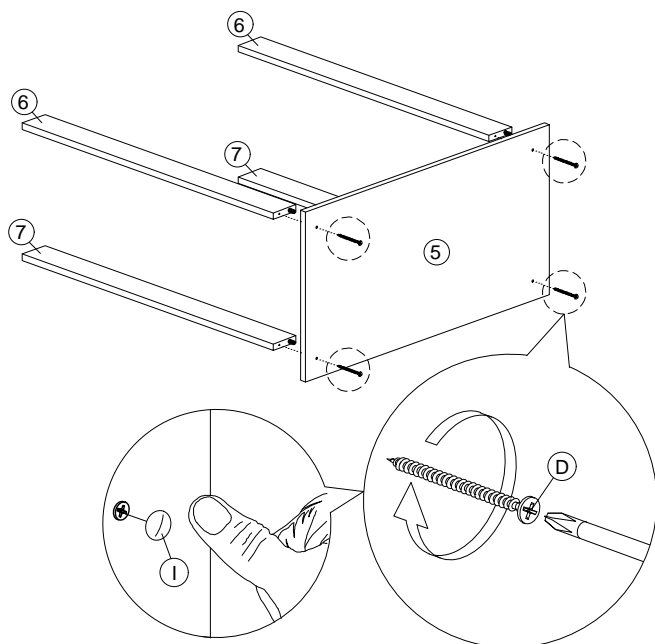

Assembly Instruction

Model : 049-000058

Hardware List			
No.	SHAPE	DESCRIPTION	Qty.
A		8x25mm Dowel	16Pcs
B		15MM Myfix Minifix	12Sets
C		M3.5x16mm Screw	68Pcs
D		M4x45mm Screw	8Pcs
E		Hinges 7/8	4Pcs
F		TJ 5022 6 hole Hinges(RB) 50mmX30mmX1.5mm (T&J)	6Pcs
G		Furniture Bolt	2Pcs
H		5/8 Nail With Pin	8Pcs
I		Sticker	8Pcs
J		8x40mm Dowel	16Pcs

Part List

Step 1

A		8x25mm Dowel	16Pcs
---	---	--------------	-------

Assembly Instruction

Step 2

J		8x40mm Dowel	16Pcs
---	---	--------------	-------

Step 3

B		Myfix	12Pcs
---	---	-------	-------

Step 4

D		M4x45mm Screw	4Pcs
I		Sticker	4Pcs

Step 5

D		M4x45mm Screw	4Pcs
I		Sticker	4Pcs

Assembly Instruction

Step 6

H		5/8 Nail With Pin	4Pcs
---	---	-------------------	------

Step 7