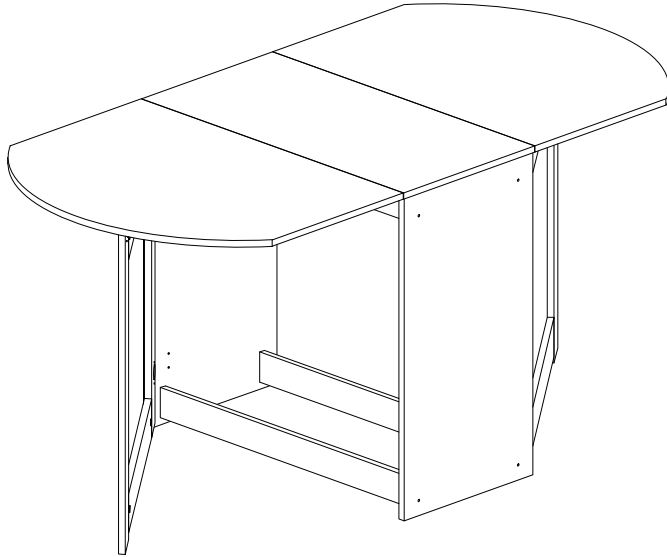

Assembly Instruction

Model : 049-000058

Hardware List			
No.	SHAPE	DESCRIPTION	Qty.
A		8x25mm Dowel	16Pcs
B		15MM Myfix Minifix	12Sets
C		M3.5x16mm Screw	68Pcs
D		M4x45mm Screw	8Pcs
E		Hinges 7/8	4Pcs
F		TJ 5022 6 hole Hinges(RB) 50mmX30mmX1.5mm (T&J)	6Pcs
G		Furniture Bolt	2Pcs
H		5/8 Nail With Pin	8Pcs
I		Sticker	8Pcs
J		8x40mm Dowel	16Pcs