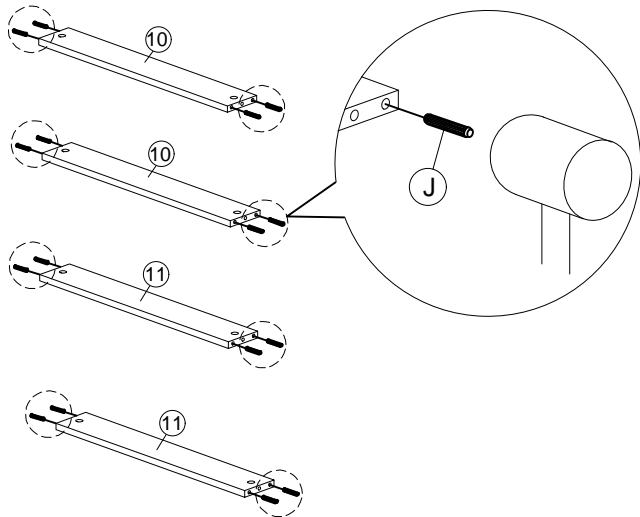

Assembly Instruction

Model : 049-000058

Hardware List			
No.	SHAPE	DESCRIPTION	Qty.
A		8x25mm Dowel	16Pcs
B		15MM Myfix Minifix	12Sets
C		M3.5x16mm Screw	68Pcs
D		M4x45mm Screw	8Pcs
E		Hinges 7/8	4Pcs
F		TJ 5022 6 hole Hinges(RB) 50mmX30mmX1.5mm (T&J)	6Pcs
G		Furniture Bolt	2Pcs
H		5/8 Nail With Pin	8Pcs
I		Sticker	8Pcs
J		8x40mm Dowel	16Pcs

Part List

Step 1

A		8x25mm Dowel	16Pcs
---	---	--------------	-------

Assembly Instruction

Step 2

J		8x40mm Dowel	16Pcs
---	---	--------------	-------

Step 3

B		Myfix	12Pcs
---	---	-------	-------

Step 4

D		M4x45mm Screw	4Pcs
I		Sticker	4Pcs

Step 5

D		M4x45mm Screw	4Pcs
I		Sticker	4Pcs

Assembly Instruction

Step 6

H		5/8 Nail With Pin	4Pcs
---	---	-------------------	------

Step 7

Step 11

C		M3.5x16mm Screw	12Pcs
E		Hinges 7/8	2Pcs

Step 12

C		M3.5x16mm Screw	4Pcs
G		Furniture Bolt	1Pc

Step 13

C		M3.5x16mm Screw	36Pcs
F		TJ 5022 6 hole Hinges(RB) 50mmX30mmX1.5mm (T&J)	6Pcs

Assembly Instruction