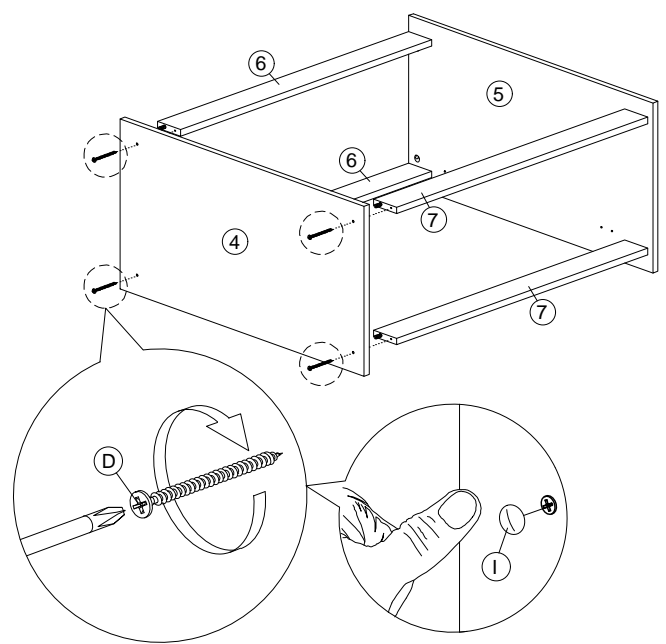

Assembly Instruction

Model : 049-000058

Hardware List			
No.	SHAPE	DESCRIPTION	Qty.
A		8x25mm Dowel	16Pcs
B		15MM Myfix Minifix	12Sets
C		M3.5x16mm Screw	68Pcs
D		M4x45mm Screw	8Pcs
E		Hinges 7/8	4Pcs
F		TJ 5022 6 hole Hinges(RB) 50mmX30mmX1.5mm (T&J)	6Pcs
G		Furniture Bolt	2Pcs
H		5/8 Nail With Pin	8Pcs
I		Sticker	8Pcs
J		8x40mm Dowel	16Pcs

Part List

Step 1

A		8x25mm Dowel	16Pcs
---	---	--------------	-------

Assembly Instruction

Step 2

J		8x40mm Dowel	16Pcs
---	---	--------------	-------

Step 3

B		Myfix	12Pcs
---	---	-------	-------

Step 4

D		M4x45mm Screw	4Pcs
I		Sticker	4Pcs

Step 5

D		M4x45mm Screw	4Pcs
I		Sticker	4Pcs

Assembly Instruction

Step 6

H		5/8 Nail With Pin	4Pcs
---	---	-------------------	------

Step 7