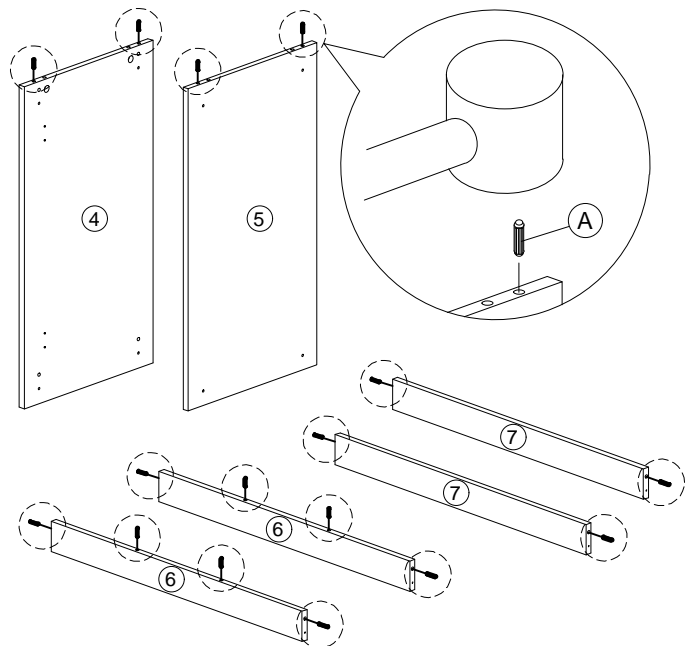

Assembly Instruction

Model : 049-000058

Hardware List			
No.	SHAPE	DESCRIPTION	Qty.
A		8x25mm Dowel	16Pcs
B		15MM Myfix Minifix	12Sets
C		M3.5x16mm Screw	68Pcs
D		M4x45mm Screw	8Pcs
E		Hinges 7/8	4Pcs
F		TJ 5022 6 hole Hinges(RB) 50mmX30mmX1.5mm (T&J)	6Pcs
G		Furniture Bolt	2Pcs
H		5/8 Nail With Pin	8Pcs
I		Sticker	8Pcs
J		8x40mm Dowel	16Pcs

Part List

Step 1

A		8x25mm Dowel	16Pcs
---	---	--------------	-------

Assembly Instruction

Step 2

J		8x40mm Dowel	16Pcs
---	---	--------------	-------

Step 3

B		Myfix	12Pcs
---	---	-------	-------

Step 4

D		M4x45mm Screw	4Pcs
I		Sticker	4Pcs

Step 5

D		M4x45mm Screw	4Pcs
I		Sticker	4Pcs

Assembly Instruction

Step 6

H		5/8 Nail With Pin	4Pcs
---	---	-------------------	------

Step 7