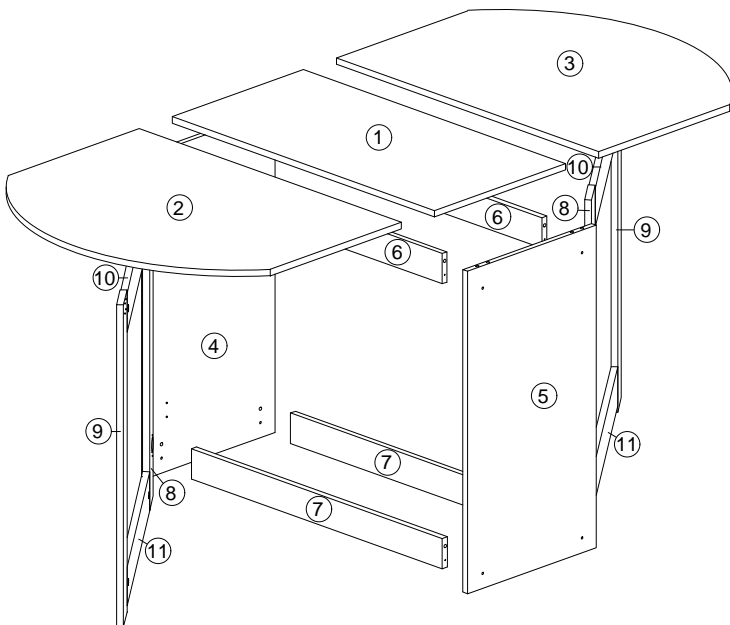

Assembly Instruction

Model : 049-000058

Hardware List			
No.	SHAPE	DESCRIPTION	Qty.
A		8x25mm Dowel	16Pcs
B		15MM Myfix Minifix	12Sets
C		M3.5x16mm Screw	68Pcs
D		M4x45mm Screw	8Pcs
E		Hinges 7/8	4Pcs
F		TJ 5022 6 hole Hinges(RB) 50mmX30mmX1.5mm (T&J)	6Pcs
G		Furniture Bolt	2Pcs
H		5/8 Nail With Pin	8Pcs
I		Sticker	8Pcs
J		8x40mm Dowel	16Pcs

Part List

Step 1

A		8x25mm Dowel	16Pcs
---	---	--------------	-------

Assembly Instruction

Step 2

J		8x40mm Dowel	16Pcs
---	---	--------------	-------

Step 3

B		Myfix	12Pcs
---	---	-------	-------