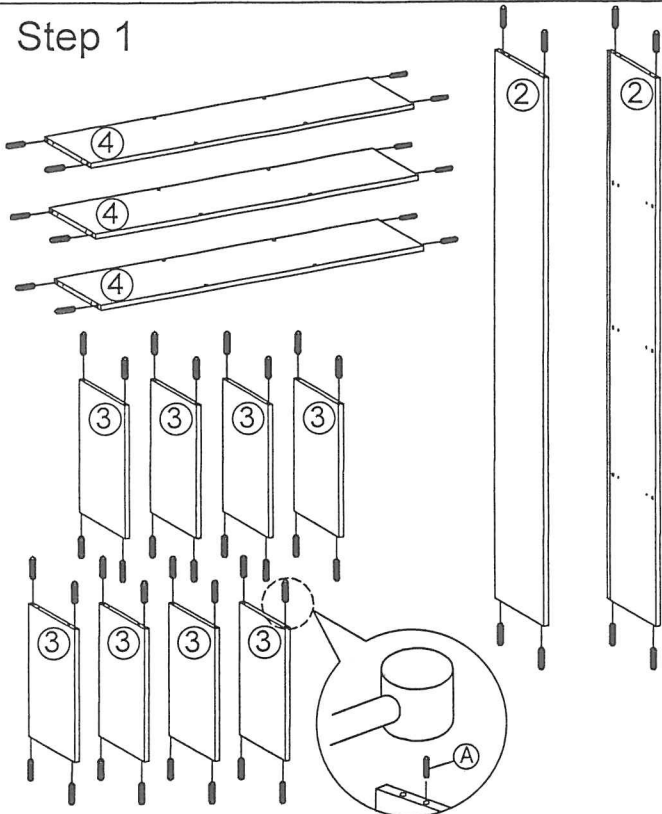

Assembly Instruction

Model : Firenze Bookcase

Hardware List			
No.	SHAPE	DESCRIPTION	Qty.
A		8x25mm Dowel	52Pcs
B		M3.5x16mm Screw	24Pcs
C		M4x45mm Screw	28Pcs
D		Nail	30Pcs
E		Plastic Leg	6Pcs
F		Stiker	12Pcs

Part List

Assembly Instruction

Step 1

Step 2

Step 3

Step 4

Assembly Instruction

Step 5