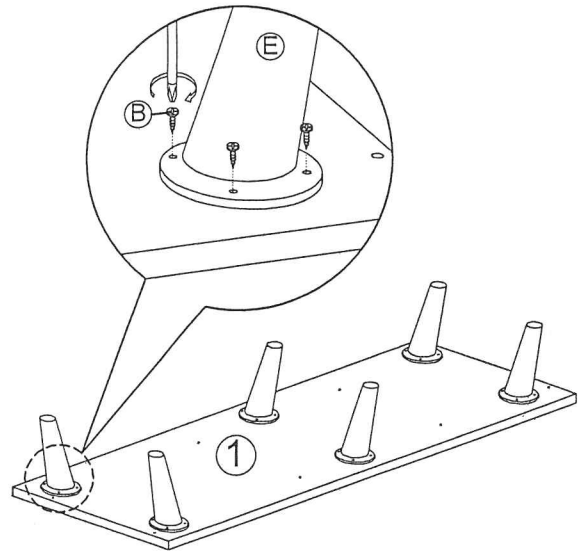

Assembly Instruction

Model : Firenze Bookcase

Hardware List			
No.	SHAPE	DESCRIPTION	Qty.
A		8x25mm Dowel	52Pcs
B		M3.5x16mm Screw	24Pcs
C		M4x45mm Screw	28Pcs
D		Nail	30Pcs
E		Plastic Leg	6Pcs
F		Stiker	12Pcs

Part List

Assembly Instruction

Step 1

Step 2

Step 3

Step 4

Assembly Instruction

Step 5