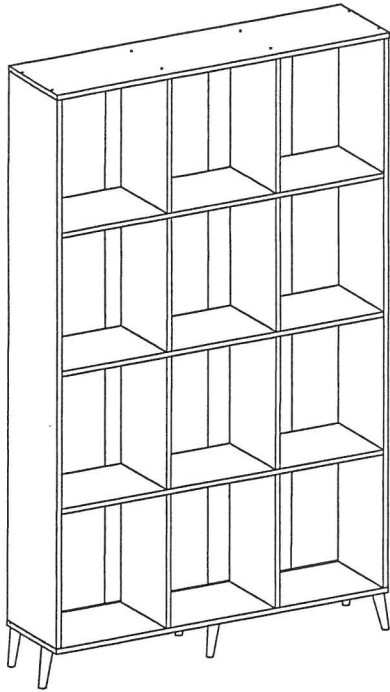

Assembly Instruction

Model : Firenze Bookcase

Hardware List			
No.	SHAPE	DESCRIPTION	Qty.
A		8x25mm Dowel	52Pcs
B		M3.5x16mm Screw	24Pcs
C		M4x45mm Screw	28Pcs
D		Nail	30Pcs
E		Plastic Leg	6Pcs
F		Stiker	12Pcs

Part List

Assembly Instruction

Step 1

Step 2

Step 3

Step 4

Assembly Instruction

Step 5