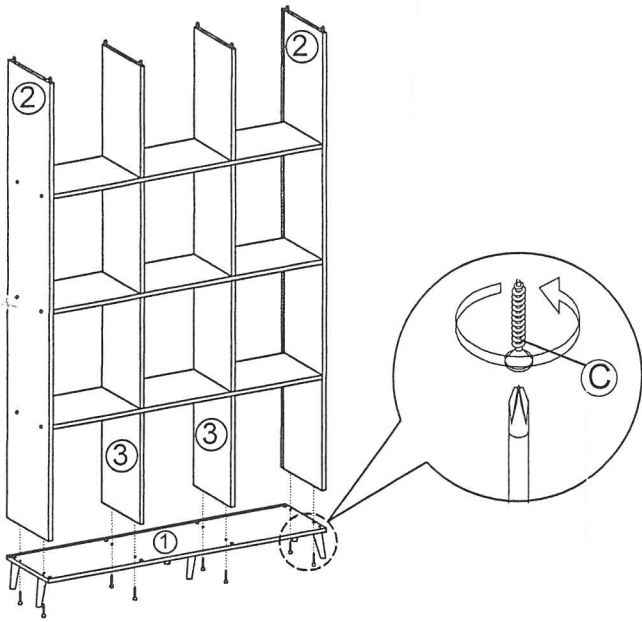

Assembly Instruction

Model : Firenze Bookcase

Hardware List			
No.	SHAPE	DESCRIPTION	Qty.
A		8x25mm Dowel	52Pcs
B		M3.5x16mm Screw	24Pcs
C		M4x45mm Screw	28Pcs
D		Nail	30Pcs
E		Plastic Leg	6Pcs
F		Stiker	12Pcs

Part List

Assembly Instruction

Step 1

Step 2

Step 3

Step 4

Assembly Instruction

Step 5