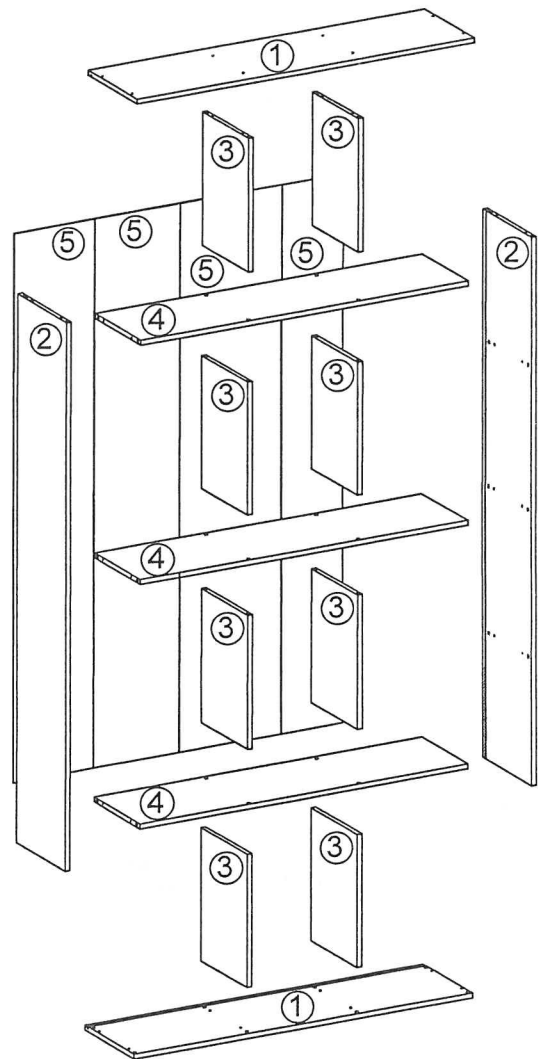

Assembly Instruction

Model : Firenze Bookcase

Hardware List			
No.	SHAPE	DESCRIPTION	Qty.
A		8x25mm Dowel	52Pcs
B		M3.5x16mm Screw	24Pcs
C		M4x45mm Screw	28Pcs
D		Nail	30Pcs
E		Plastic Leg	6Pcs
F		Stiker	12Pcs

Part List

Assembly Instruction

Step 1

Step 2

Step 3

Step 4

Assembly Instruction

Step 5