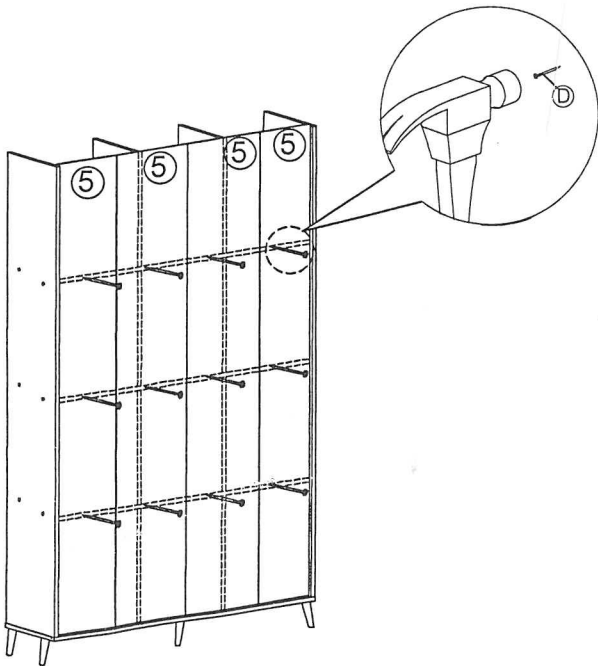

Assembly Instruction

Step 5

Step 7