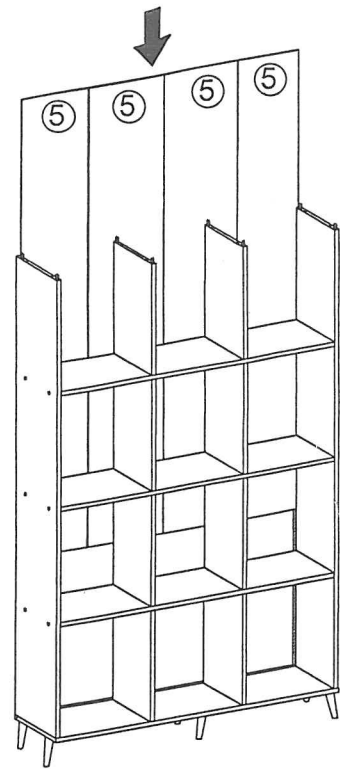

Assembly Instruction

Step 5

Step 6