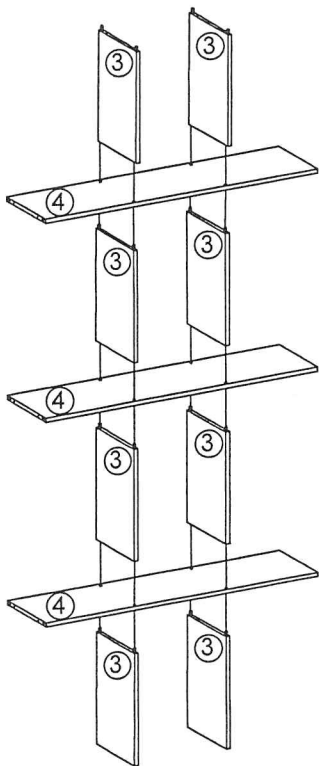

Assembly Instruction

Model : Firenze Bookcase

Hardware List			
No.	SHAPE	DESCRIPTION	Qty.
A		8x25mm Dowel	52Pcs
B		M3.5x16mm Screw	24Pcs
C		M4x45mm Screw	28Pcs
D		Nail	30Pcs
E		Plastic Leg	6Pcs
F		Stiker	12Pcs

Part List

Assembly Instruction

Step 1

Step 2

Step 3

Step 4

Assembly Instruction

Step 5