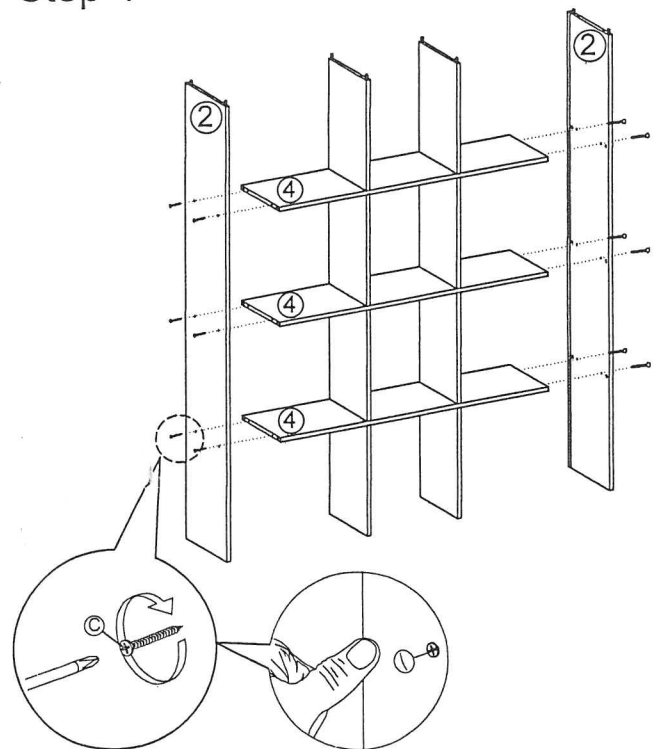

Assembly Instruction

Model : Firenze Bookcase

Hardware List			
No.	SHAPE	DESCRIPTION	Qty.
A		8x25mm Dowel	52Pcs
B		M3.5x16mm Screw	24Pcs
C		M4x45mm Screw	28Pcs
D		Nail	30Pcs
E		Plastic Leg	6Pcs
F		Stiker	12Pcs

Part List

Assembly Instruction

Step 1

Step 2

Step 3

Step 4

Assembly Instruction

Step 5

Step 6

Step 7

Step 8