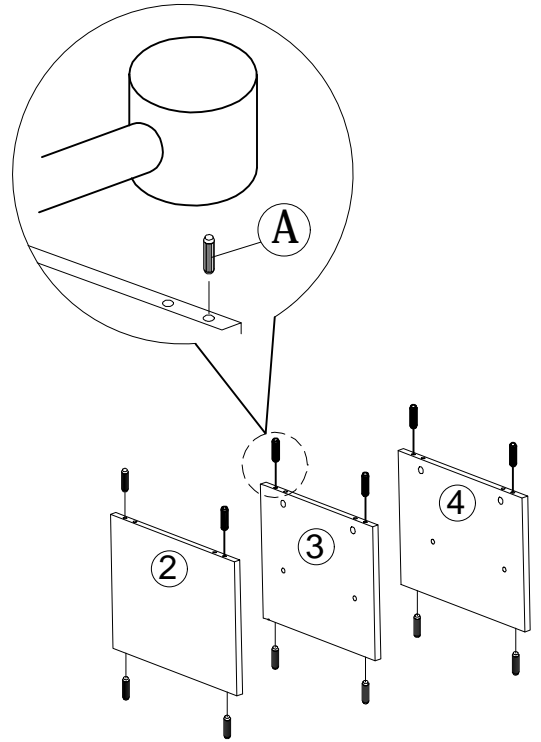

Assembly Instruction

Model : Firenze TV Unit

Hardware List			
No.	SHAPE	DESCRIPTION	Qty.
A		8x25mm Dowel	12Pcs
B		15MM Myfix Minifix	6Sets
C		M3.5x16mm Screw	20Pcs
D		M4x45mm Screw	6Pcs
E		Plastic Leg (100mm)	5Pcs
F		Nail	20Pcs
G		Handle Knod	1Pcs
H		M4x28mm Screw	1Pcs

Part List

Assembly Instruction

Step 1

Step 2

Step 3

Step 4

Assembly Instruction

Step 5

Step 6

Step 7

Step 8