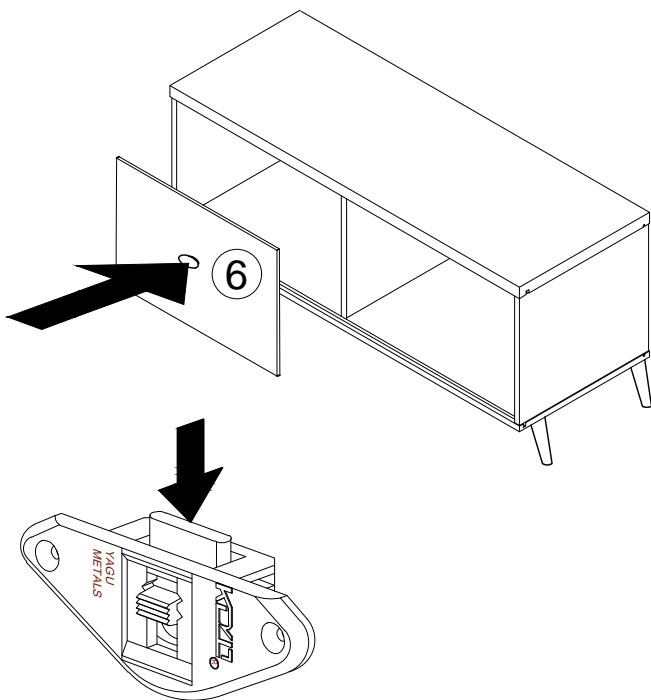

Assembly Instruction

Step 5

Step 6

Step 7

Step 8