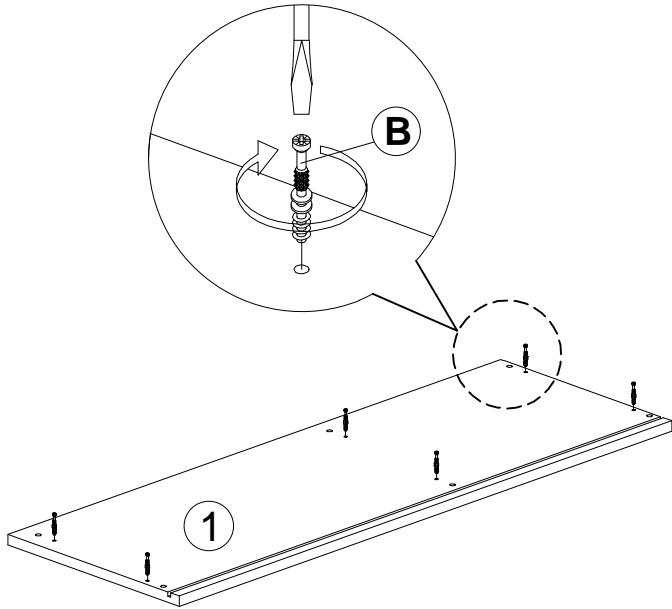

Assembly Instruction

Model : Firenze TV Unit

Hardware List			
No.	SHAPE	DESCRIPTION	Qty.
A		8x25mm Dowel	12Pcs
B		15MM Myfix Minifix	6Sets
C		M3.5x16mm Screw	20Pcs
D		M4x45mm Screw	6Pcs
E		Plastic Leg (100mm)	5Pcs
F		Nail	20Pcs
G		Handle Knod	1Pcs
H		M4x28mm Screw	1Pcs

Part List

Assembly Instruction

Step 1

Step 2

Step 3

Step 4

Assembly Instruction

Step 5