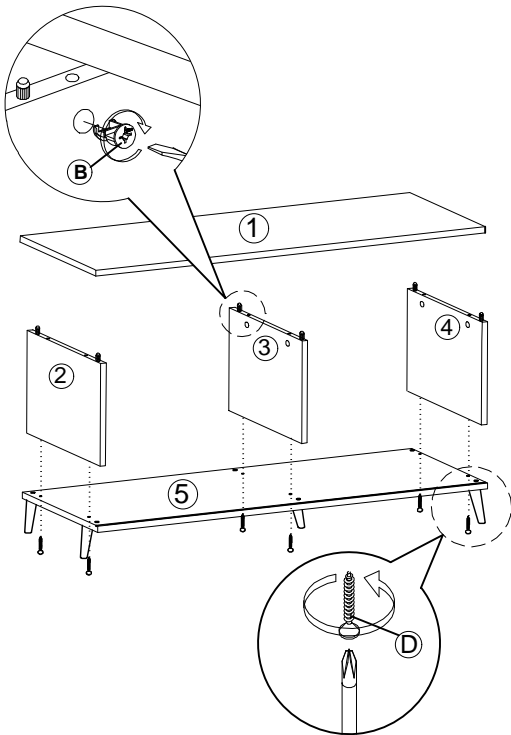

Assembly Instruction

Model : Firenze TV Unit

Hardware List			
No.	SHAPE	DESCRIPTION	Qty.
A		8x25mm Dowel	12Pcs
B		15MM Myfix Minifix	6Sets
C		M3.5x16mm Screw	20Pcs
D		M4x45mm Screw	6Pcs
E		Plastic Leg (100mm)	5Pcs
F		Nail	20Pcs
G		Handle Knod	1Pcs
H		M4x28mm Screw	1Pcs

Part List

Assembly Instruction

Step 1

Step 2

Step 3

Step 4

Assembly Instruction

Step 5