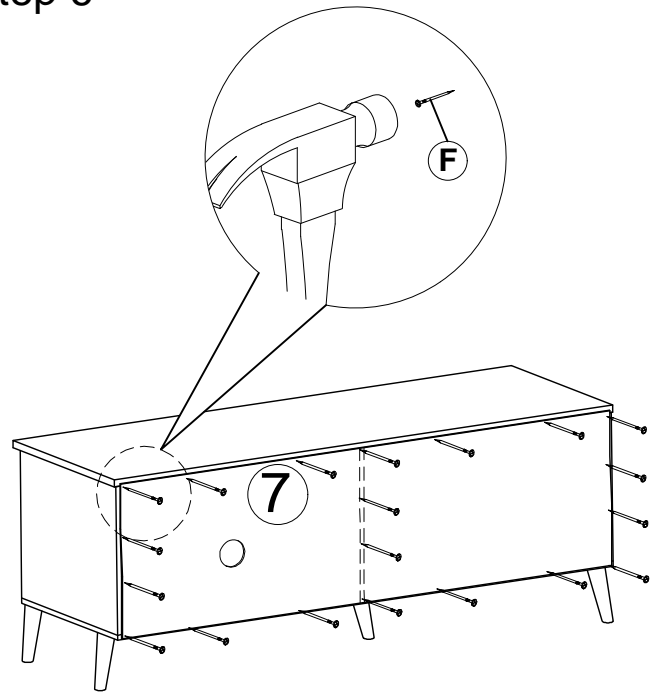

Assembly Instruction

Step 5

Step 6

Step 7

Step 8