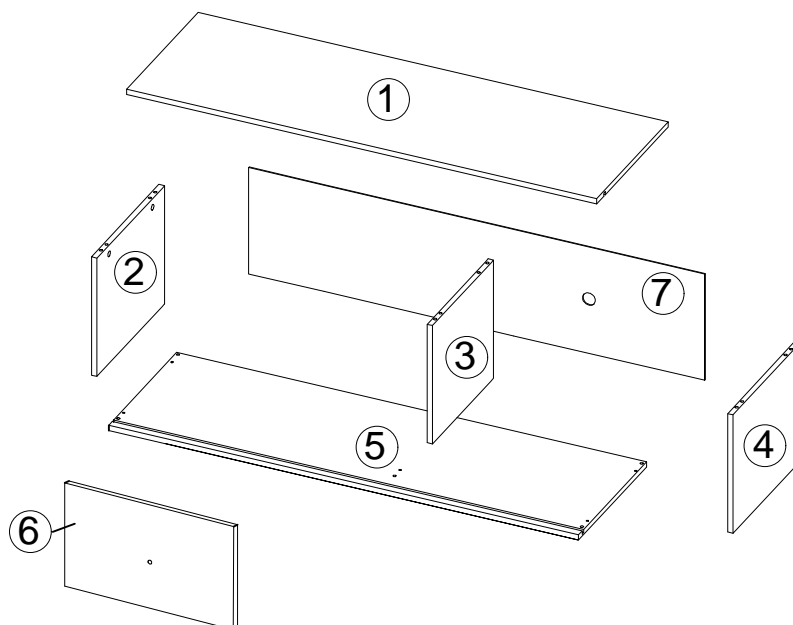

Assembly Instruction

Model : Firenze TV Unit

Hardware List			
No.	SHAPE	DESCRIPTION	Qty.
A		8x25mm Dowel	12Pcs
B		15MM Myfix Minifix	6Sets
C		M3.5x16mm Screw	20Pcs
D		M4x45mm Screw	6Pcs
E		Plastic Leg (100mm)	5Pcs
F		Nail	20Pcs
G		Handle Knod	1Pcs
H		M4x28mm Screw	1Pcs

Part List

Assembly Instruction

Step 1

Step 2

Step 3

Step 4

Assembly Instruction

Step 5