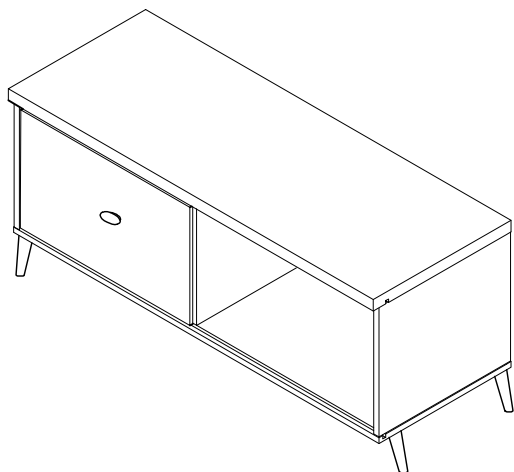

Assembly Instruction

Model : Firenze TV Unit

Hardware List			
No.	SHAPE	DESCRIPTION	Qty.
A		8x25mm Dowel	12Pcs
B		15MM Myfix Minifix	6Sets
C		M3.5x16mm Screw	20Pcs
D		M4x45mm Screw	6Pcs
E		Plastic Leg (100mm)	5Pcs
F		Nail	20Pcs
G		Handle Knod	1Pcs
H		M4x28mm Screw	1Pcs