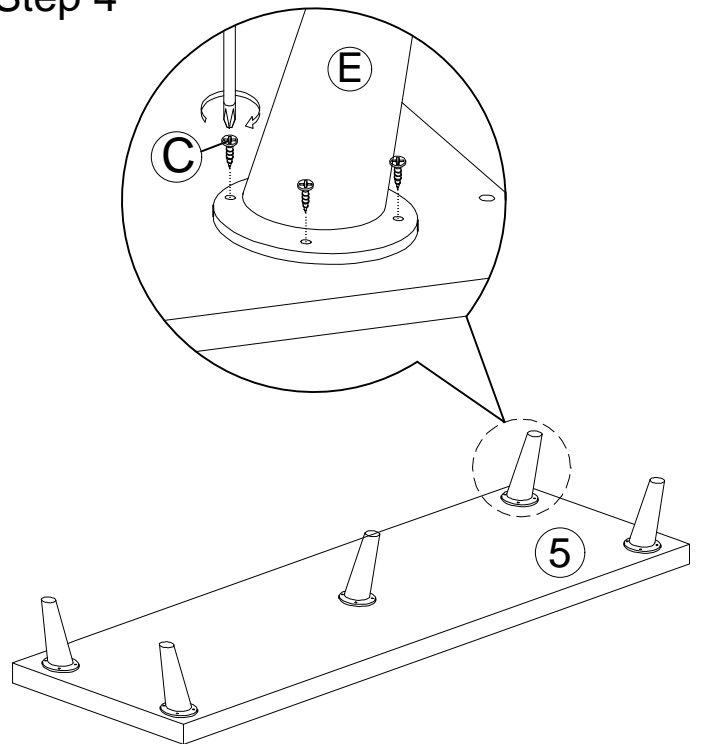

Assembly Instruction

Model : Firenze TV Unit

Hardware List			
No.	SHAPE	DESCRIPTION	Qty.
A		8x25mm Dowel	12Pcs
B		15MM Myfix Minifix	6Sets
C		M3.5x16mm Screw	20Pcs
D		M4x45mm Screw	6Pcs
E		Plastic Leg (100mm)	5Pcs
F		Nail	20Pcs
G		Handle Knod	1Pcs
H		M4x28mm Screw	1Pcs

Part List

Assembly Instruction

Step 1

Step 2

Step 3

Step 4

Assembly Instruction

Step 5