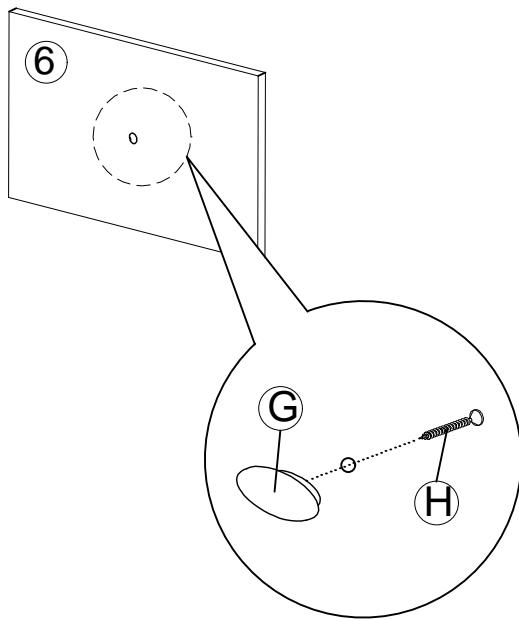

Assembly Instruction

Model : Firenze TV Unit

Hardware List			
No.	SHAPE	DESCRIPTION	Qty.
A		8x25mm Dowel	12Pcs
B		15MM Myfix Minifix	6Sets
C		M3.5x16mm Screw	20Pcs
D		M4x45mm Screw	6Pcs
E		Plastic Leg (100mm)	5Pcs
F		Nail	20Pcs
G		Handle Knod	1Pcs
H		M4x28mm Screw	1Pcs

Part List

Assembly Instruction

Step 1

Step 2

Step 3

Step 4

Assembly Instruction

Step 5