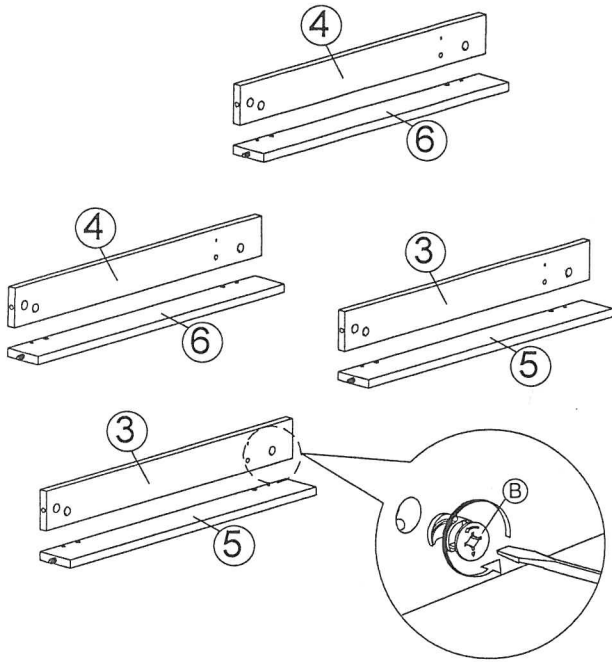

Assembly Instruction

Step 3