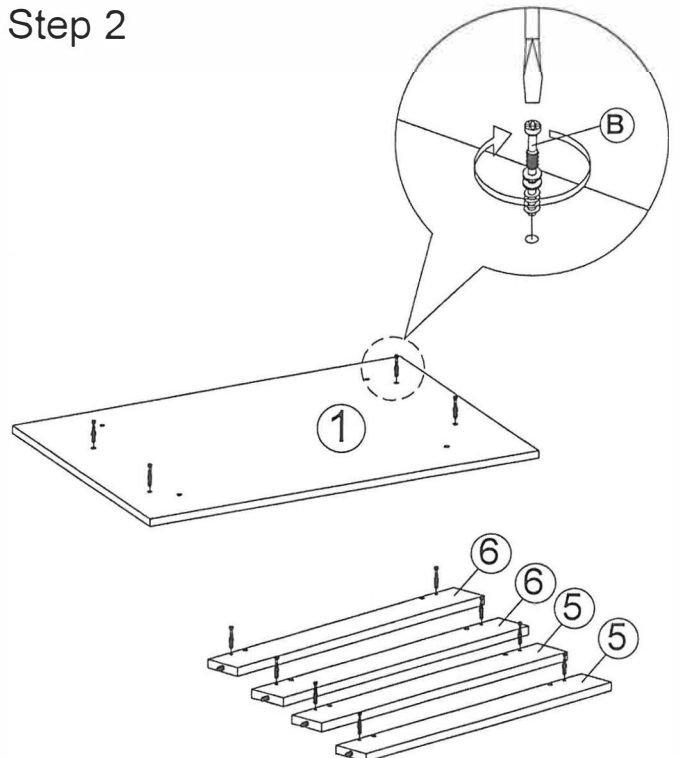

## Part List

| Hardware List |       |                    |        |
|---------------|-------|--------------------|--------|
| No.           | SHAPE | DESCRIPTION        | Qty.   |
| A             |       | 8x25mm Dowel       | 16Pcs  |
| B             |       | 15MM Myfix Minifix | 12Sets |
| C             |       | M4x45mm Screw      | 4Pcs   |
| D             |       | Sticker            | 4Pcs   |
| E             |       | Nail Leg           | 12Pcs  |

## Step 1

## Step 2