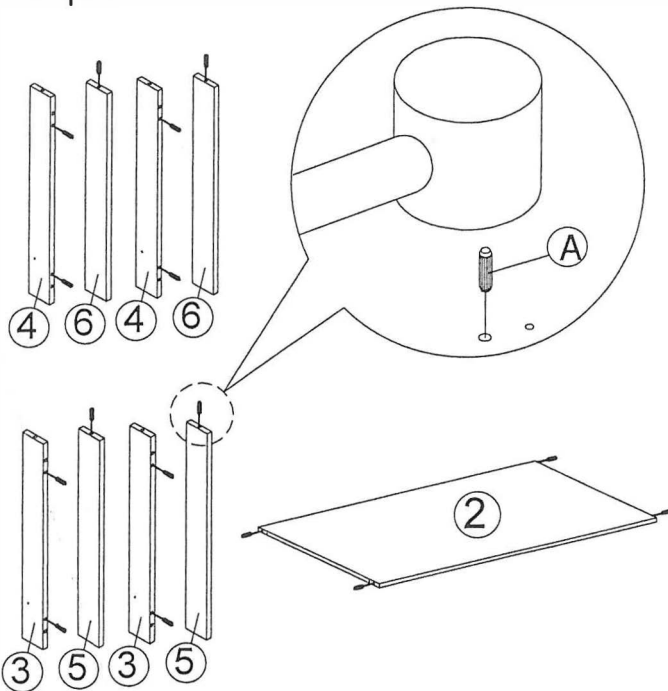

Assembly Instruction

Model : Riano Coffee Table

Part List

Hardware List			
No.	SHAPE	DESCRIPTION	Qty.
A		8x25mm Dowel	16Pcs
B		15MM Myfix Minifix	12Sets
C		M4x45mm Screw	4Pcs
D		Sticker	4Pcs
E		Nail Leg	12Pcs

Step 1

Step 2