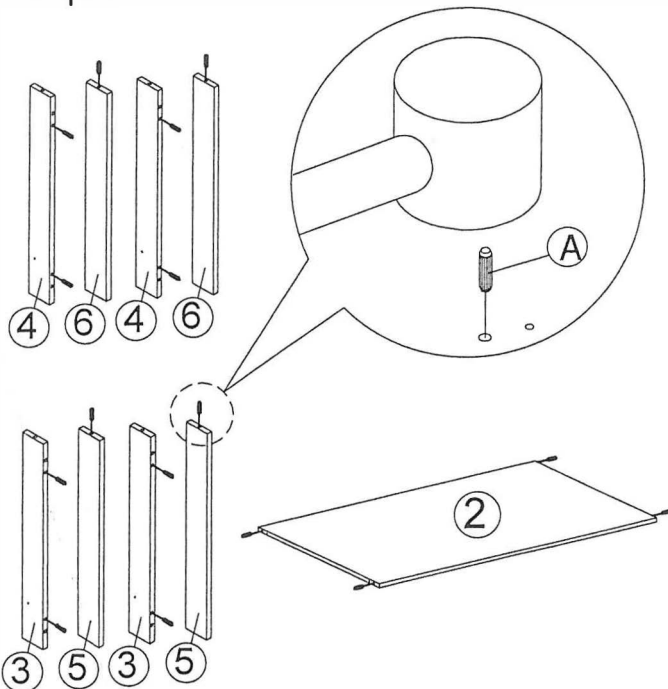

Assembly Instruction

Model : Riano Coffee Table

Part List

Hardware List			
No.	SHAPE	DESCRIPTION	Qty.
A		8x25mm Dowel	16Pcs
B		15MM Myfix Minifix	12Sets
C		M4x45mm Screw	4Pcs
D		Sticker	4Pcs
E		Nail Leg	12Pcs

Step 1

Step 2

Assembly Instruction

Step 3

Step 4

Step 5

Step 6