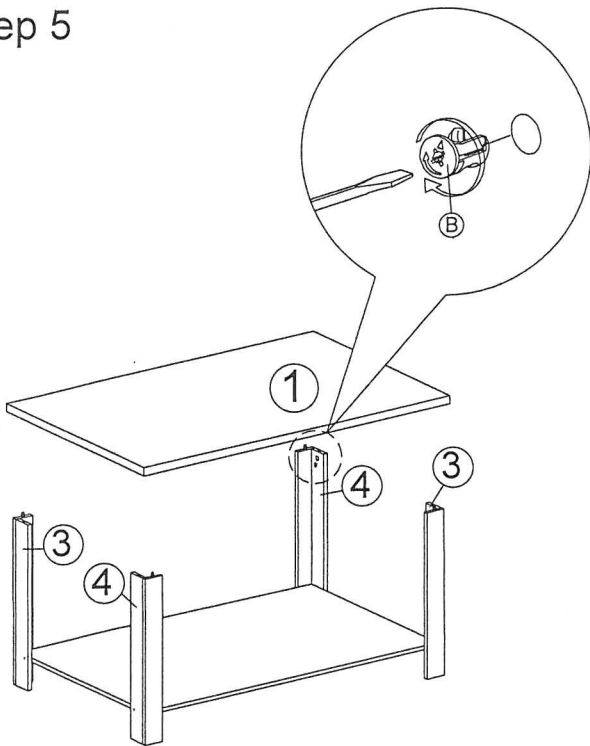

Assembly Instruction

Model : Riano Coffee Table

Part List

Hardware List			
No.	SHAPE	DESCRIPTION	Qty.
A		8x25mm Dowel	16Pcs
B		15MM Myfix Minifix	12Sets
C		M4x45mm Screw	4Pcs
D		Sticker	4Pcs
E		Nail Leg	12Pcs

Step 1

Step 2

Assembly Instruction

Step 3

Step 4

Step 5

Step 6