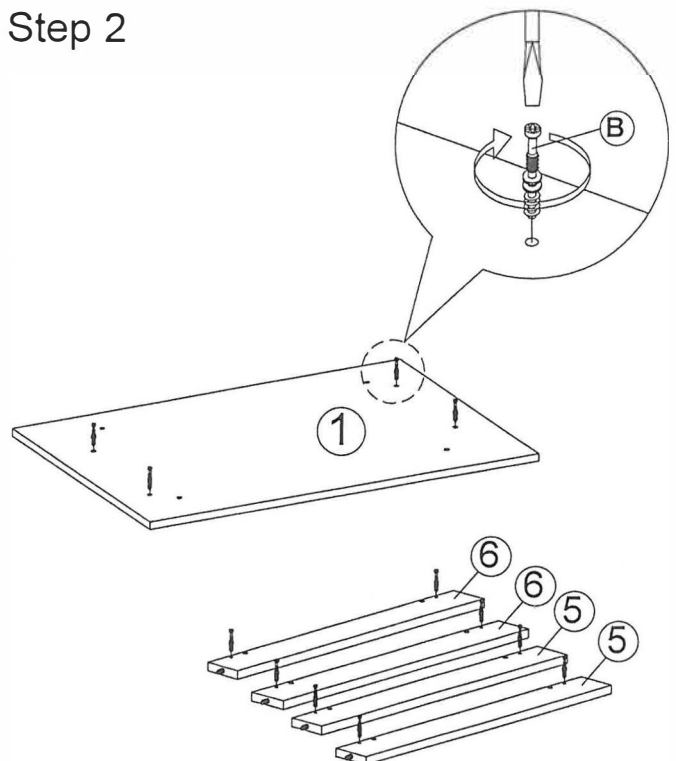

Assembly Instruction

Model : Riano Coffee Table

Part List

Hardware List			
No.	SHAPE	DESCRIPTION	Qty.
A		8x25mm Dowel	16Pcs
B		15MM Myfix Minifix	12Sets
C		M4x45mm Screw	4Pcs
D		Sticker	4Pcs
E		Nail Leg	12Pcs

Step 1

Step 2

Assembly Instruction

Step 3

Step 4

Step 5

Step 6