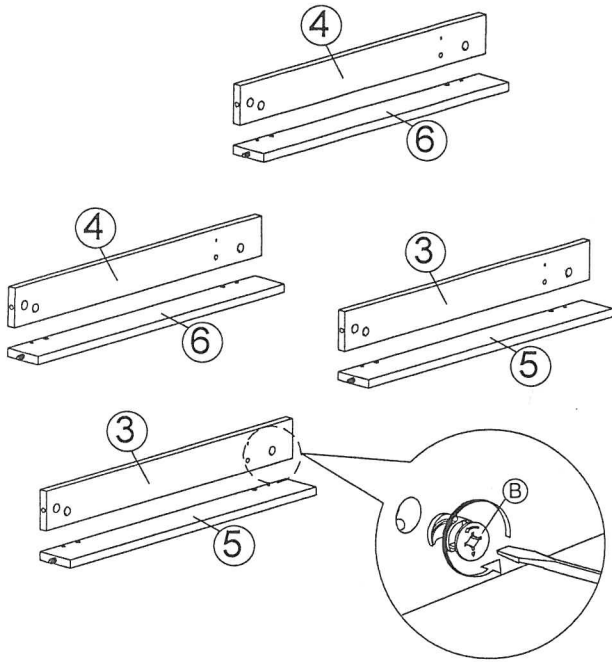

Assembly Instruction

Model : Riano Coffee Table

Part List

Hardware List			
No.	SHAPE	DESCRIPTION	Qty.
A		8x25mm Dowel	16Pcs
B		15MM Myfix Minifix	12Sets
C		M4x45mm Screw	4Pcs
D		Sticker	4Pcs
E		Nail Leg	12Pcs

Step 1

Step 2

Assembly Instruction

Step 3

Step 4

Step 5

Step 6