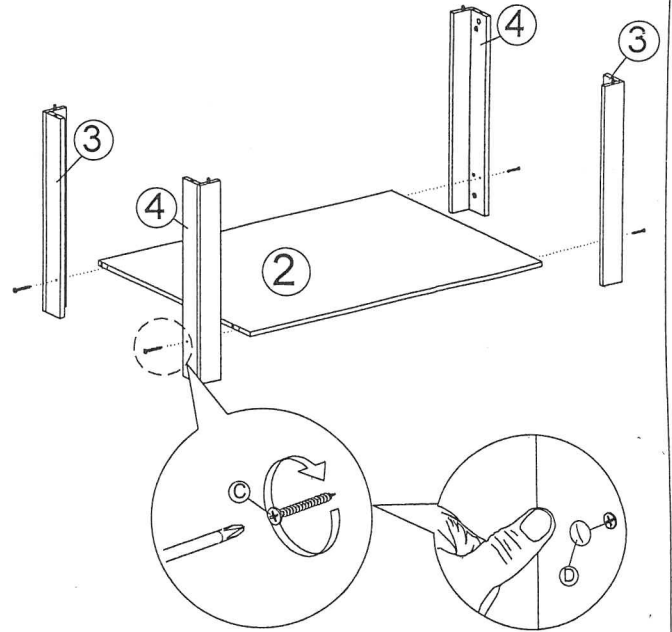

Assembly Instruction

Model : Riano Coffee Table

Part List

Hardware List			
No.	SHAPE	DESCRIPTION	Qty.
A		8x25mm Dowel	16Pcs
B		15MM Myfix Minifix	12Sets
C		M4x45mm Screw	4Pcs
D		Sticker	4Pcs
E		Nail Leg	12Pcs

Step 1

Step 2

Assembly Instruction

Step 3

Step 4

Step 5

Step 6