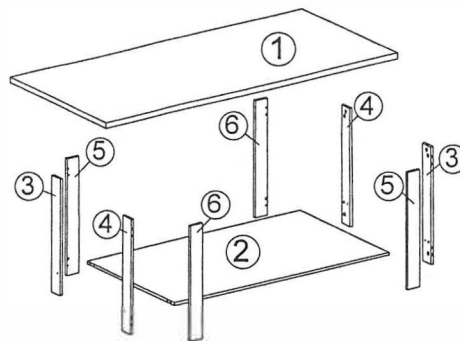

Assembly Instruction

Model : Riano Coffee Table

Part List

Hardware List			
No.	SHAPE	DESCRIPTION	Qty.
A		8x25mm Dowel	16Pcs
B		15MM Myfix Minifix	12Sets
C		M4x45mm Screw	4Pcs
D		Sticker	4Pcs
E		Nail Leg	12Pcs