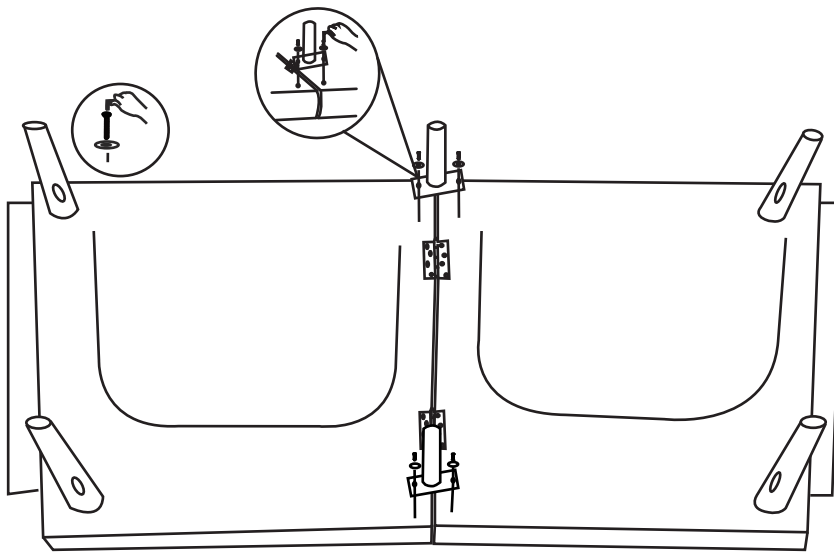

ASSEMBLY INSTRUCTION

PARTS AND HARDWARE

						
Midfoot 2X 200MM	Rear Leg 8x 200MM	Washer 12x 20MM	Bolt 4x 5*26MM	Bolt 8x 8 * 70MM	Allen Key 1x 4*20*57MM	Allen Key 1x 5*20*65MM

DIAGRAM 1

DIAGRAM 2

DIAGRAM 3

DIAGRAM 4

DIAGRAM 5

DIAGRAM 6